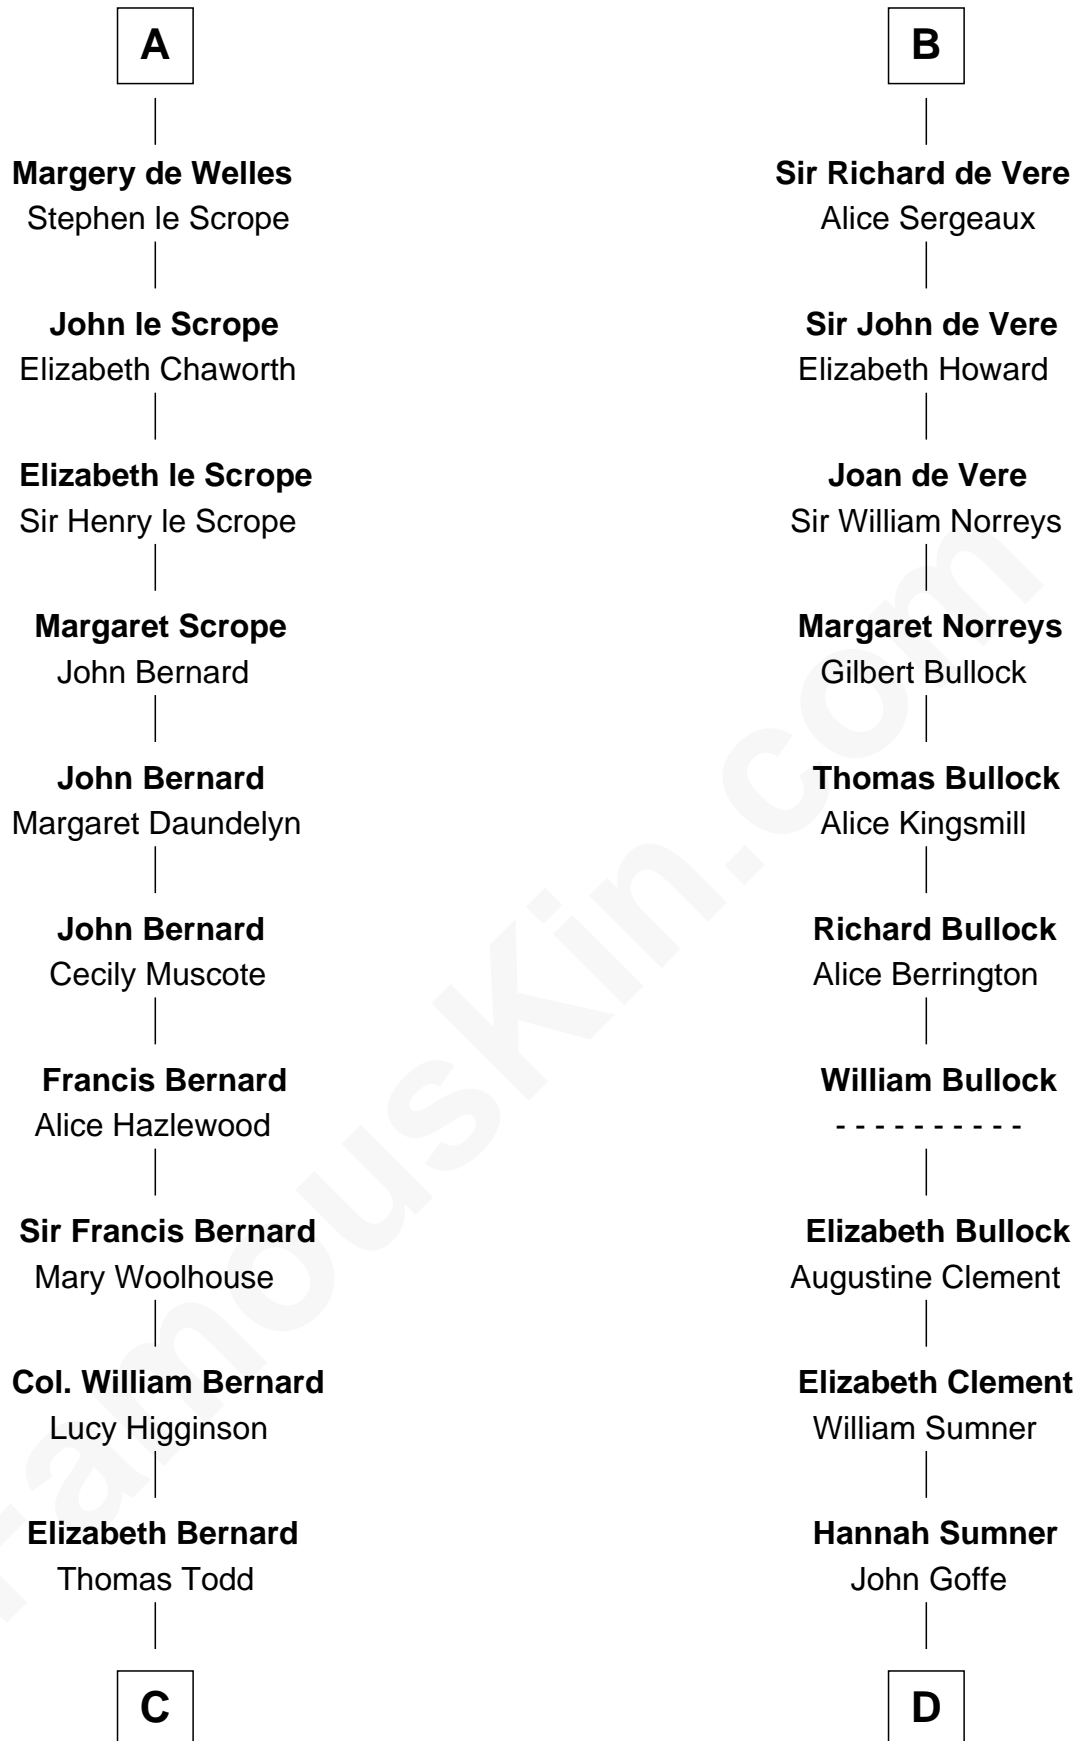

FamousKin.com

Relationship Chart of

General Robert E. Lee

Confederate Army - U.S. Civil War

19th cousin 2 times removed of

Samuel Howard

Boston Tea Party Participant

Robert Fitzrichard

Maud de St. Liz

C

Elizabeth Todd
Augustine Moore

Col. Bernard Moore
Anne Catherine Spotswood

Anne Butler Moore
Charles Carter

Anne Hill Carter
Maj. Gen. Henry Lee

General Robert E. Lee
Confederate Army - U.S. Civil War