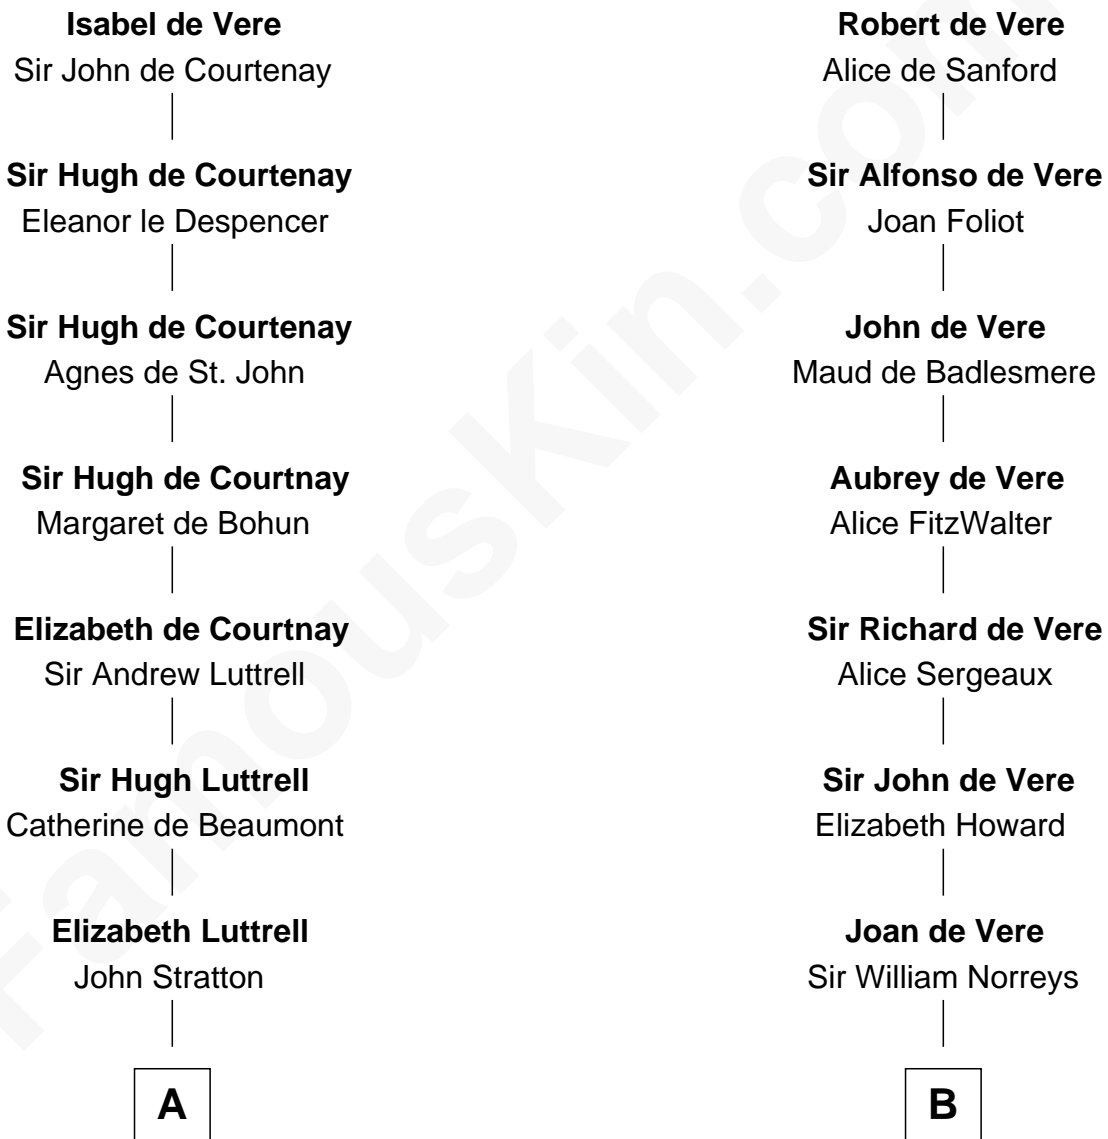

# FamousKin.com Relationship Chart of

**General Robert E. Lee**

*Confederate Army - U.S. Civil War*

16th cousin 2 times removed of

**Samuel Howard**

*Boston Tea Party Participant*

**Hugh de Vere**  
Hawise de Quincy

**C**

**Anne Hill Carter**  
Maj. Gen. Henry Lee

**General Robert E. Lee**  
*Confederate Army - U.S. Civil War*

FamousKin.com