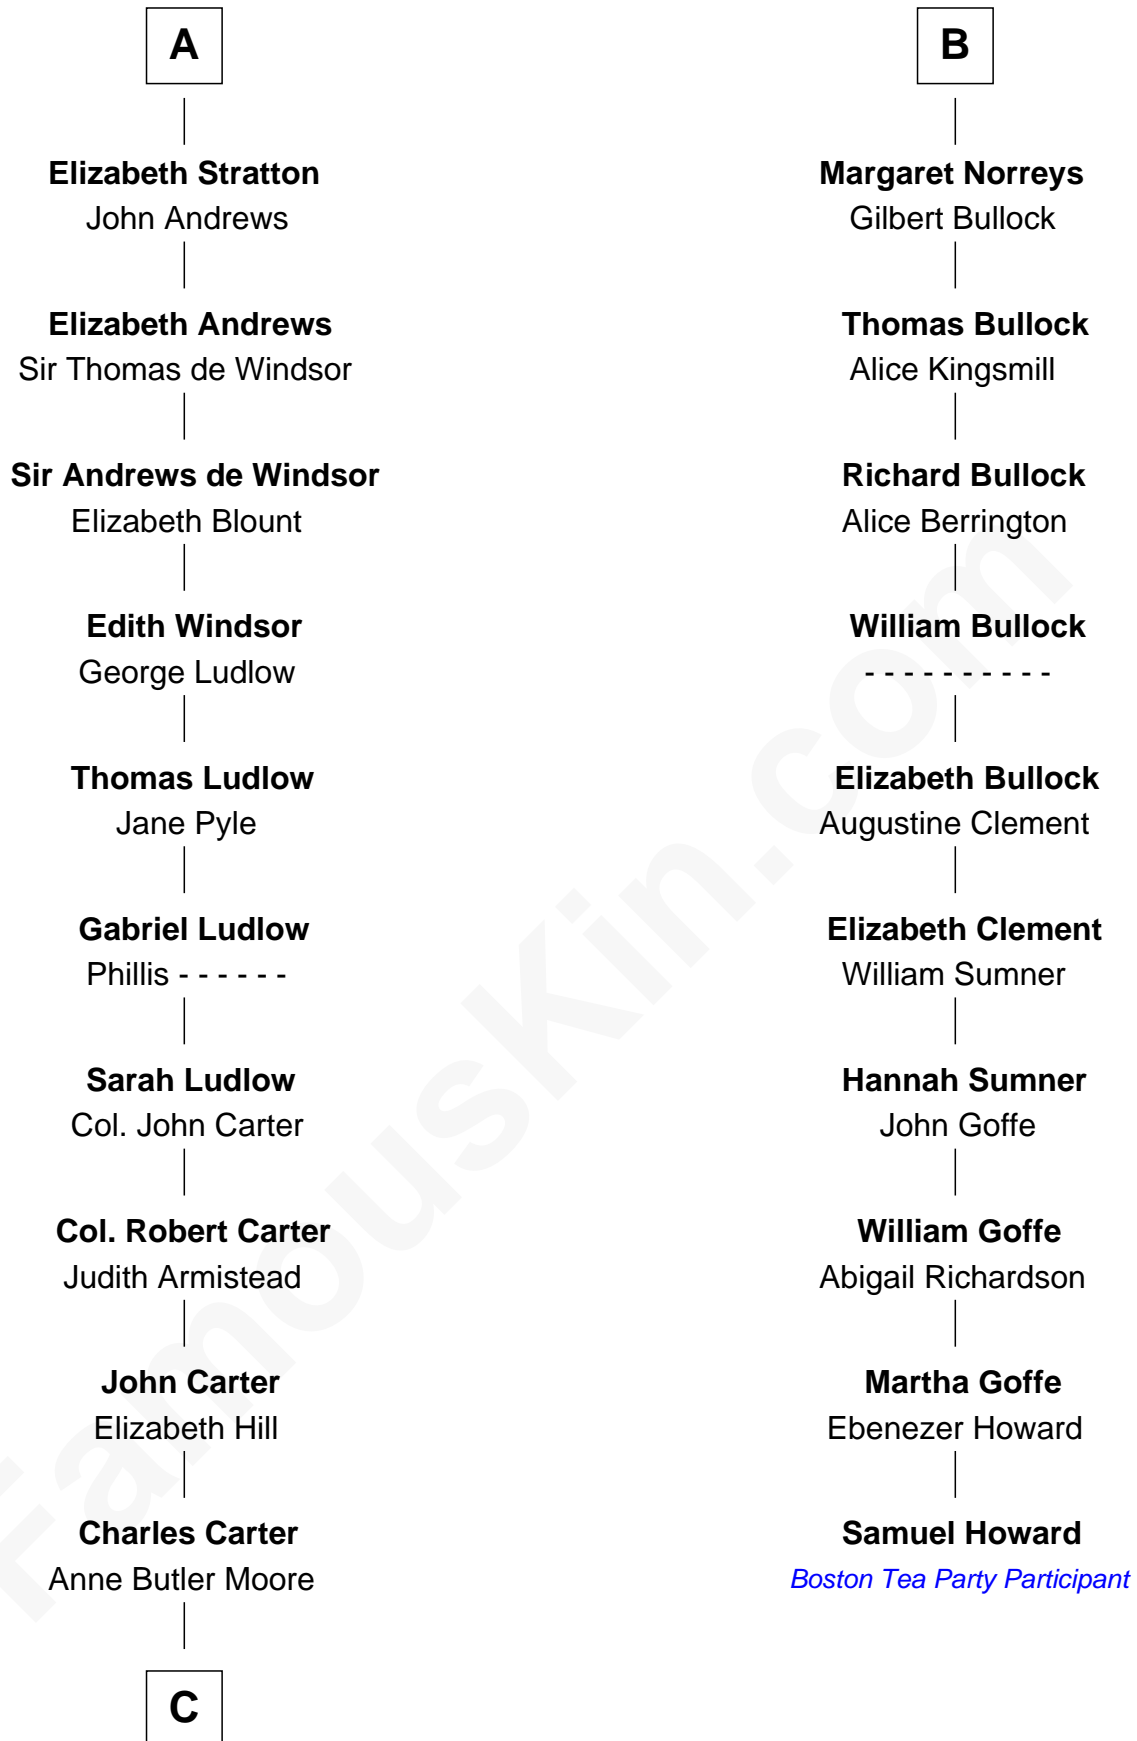

# FamousKin.com Relationship Chart of

**General Robert E. Lee**

*Confederate Army - U.S. Civil War*

16th cousin 2 times removed of

**Samuel Howard**

*Boston Tea Party Participant*

**Hugh de Vere**  
Hawise de Quincy

**C**

**Anne Hill Carter**  
Maj. Gen. Henry Lee

**General Robert E. Lee**  
*Confederate Army - U.S. Civil War*

FamousKin.com