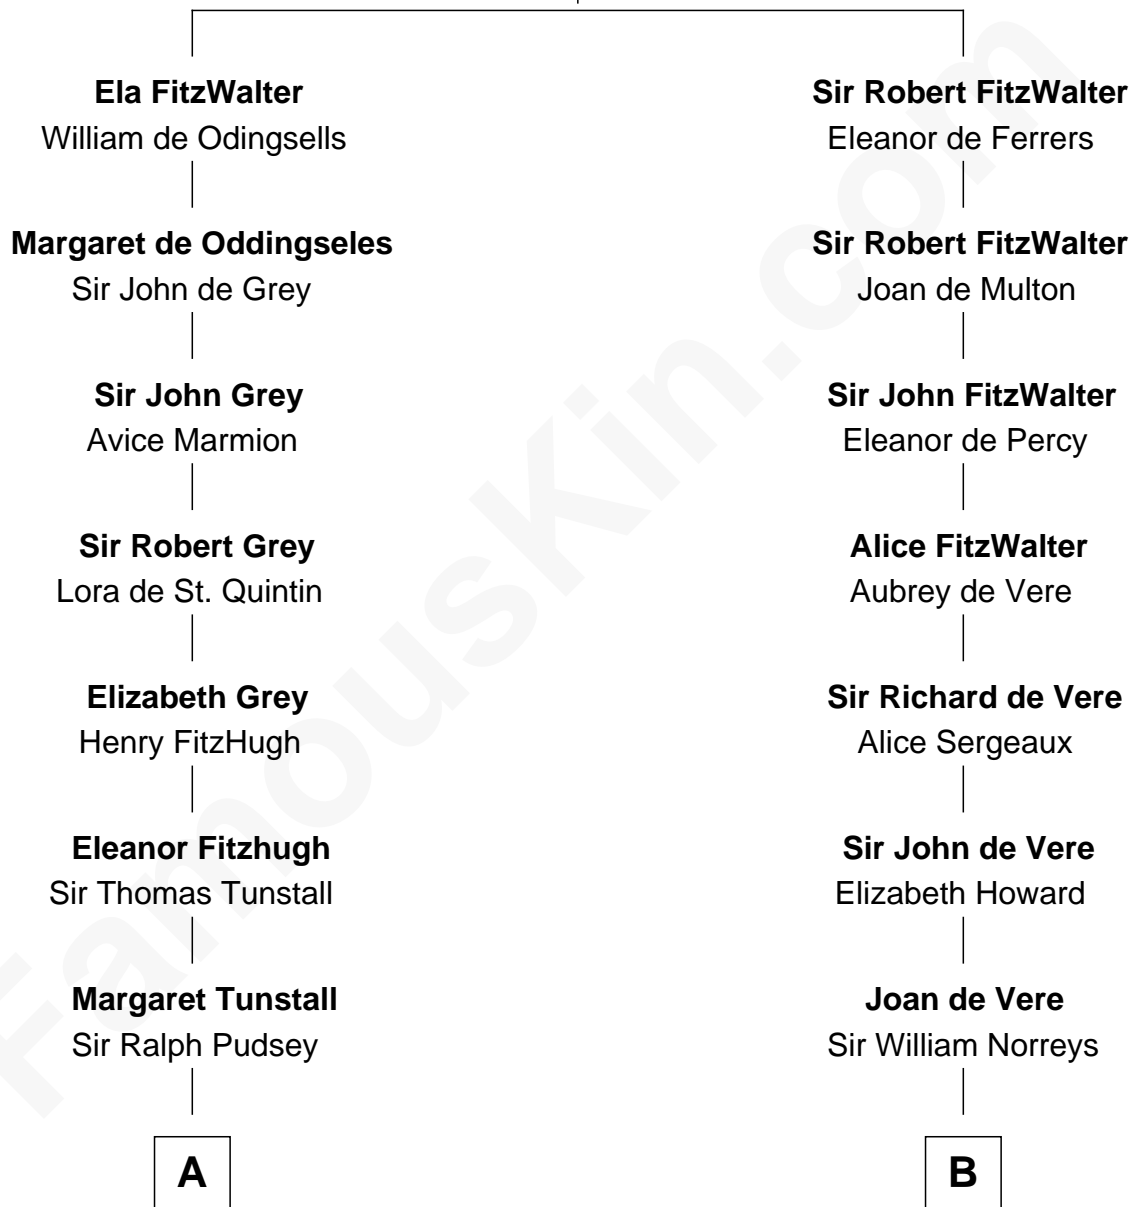

## Relationship Chart of

**General Robert E. Lee**

*Confederate Army - U.S. Civil War*

16th cousin 4 times removed of

**Samuel Howard**

*Boston Tea Party Participant*

**Sir Walter FitzRobert**

Ida Longespee