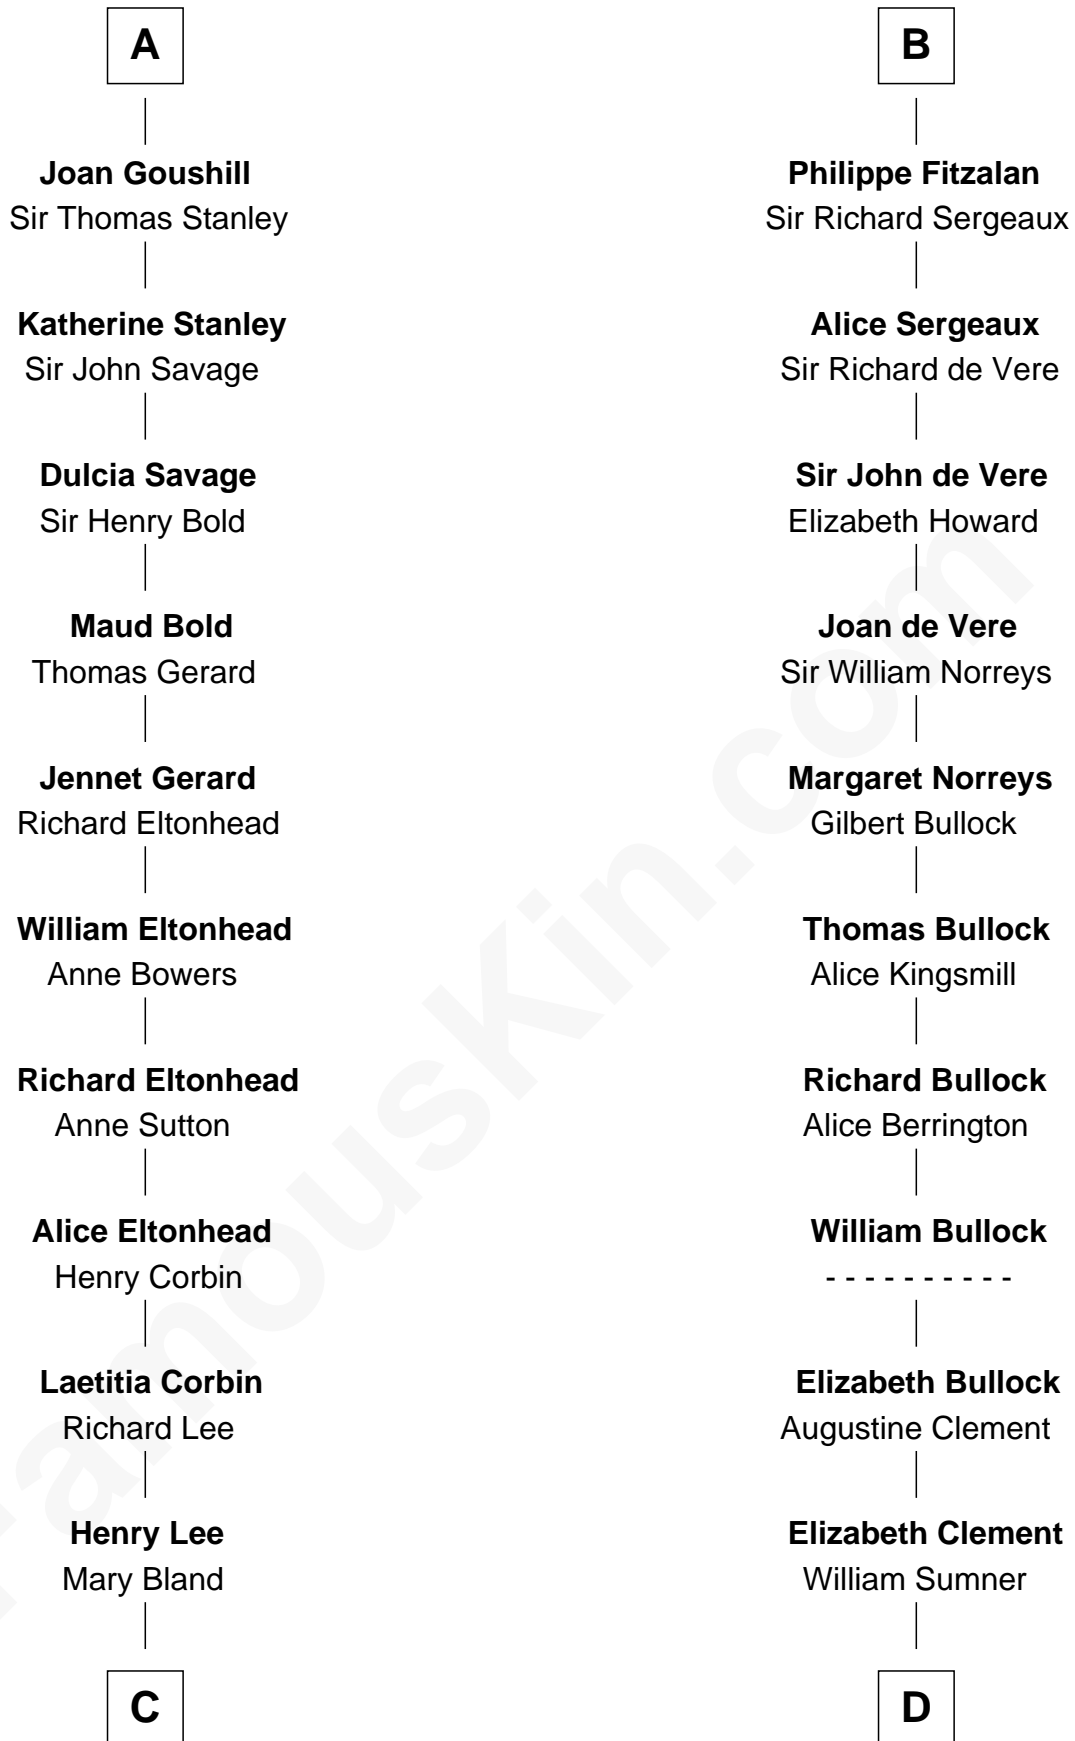

## Relationship Chart of

**General Robert E. Lee**

*Confederate Army - U.S. Civil War*

19th cousin 1 time removed of

**Samuel Howard**

*Boston Tea Party Participant*

**C**

**Col. Henry Lee**