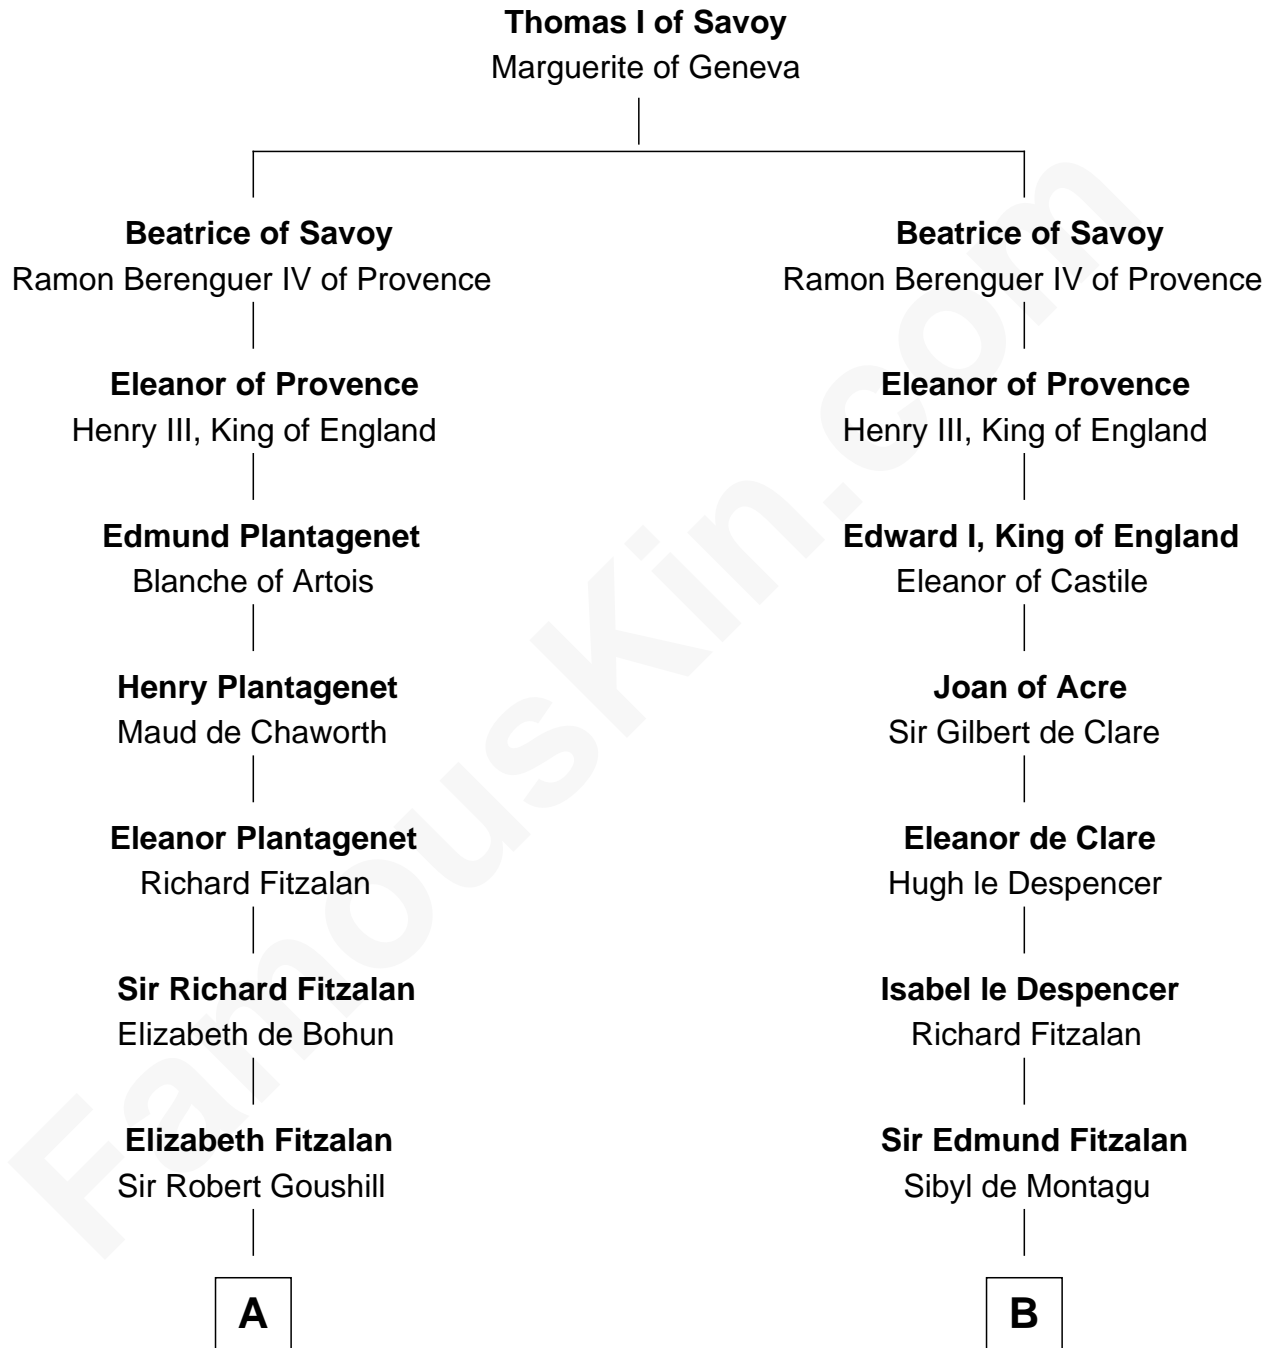

# FamousKin.com

## Relationship Chart of

**General Robert E. Lee**

*Confederate Army - U.S. Civil War*

19th cousin 1 time removed of

**Samuel Howard**

*Boston Tea Party Participant*

**C**

**Col. Henry Lee**

Lucy Grymes

**Maj. Gen. Henry Lee**

Anne Hill Carter

**General Robert E. Lee**

*Confederate Army - U.S. Civil War*

**D**

**Hannah Sumner**

John Goffe