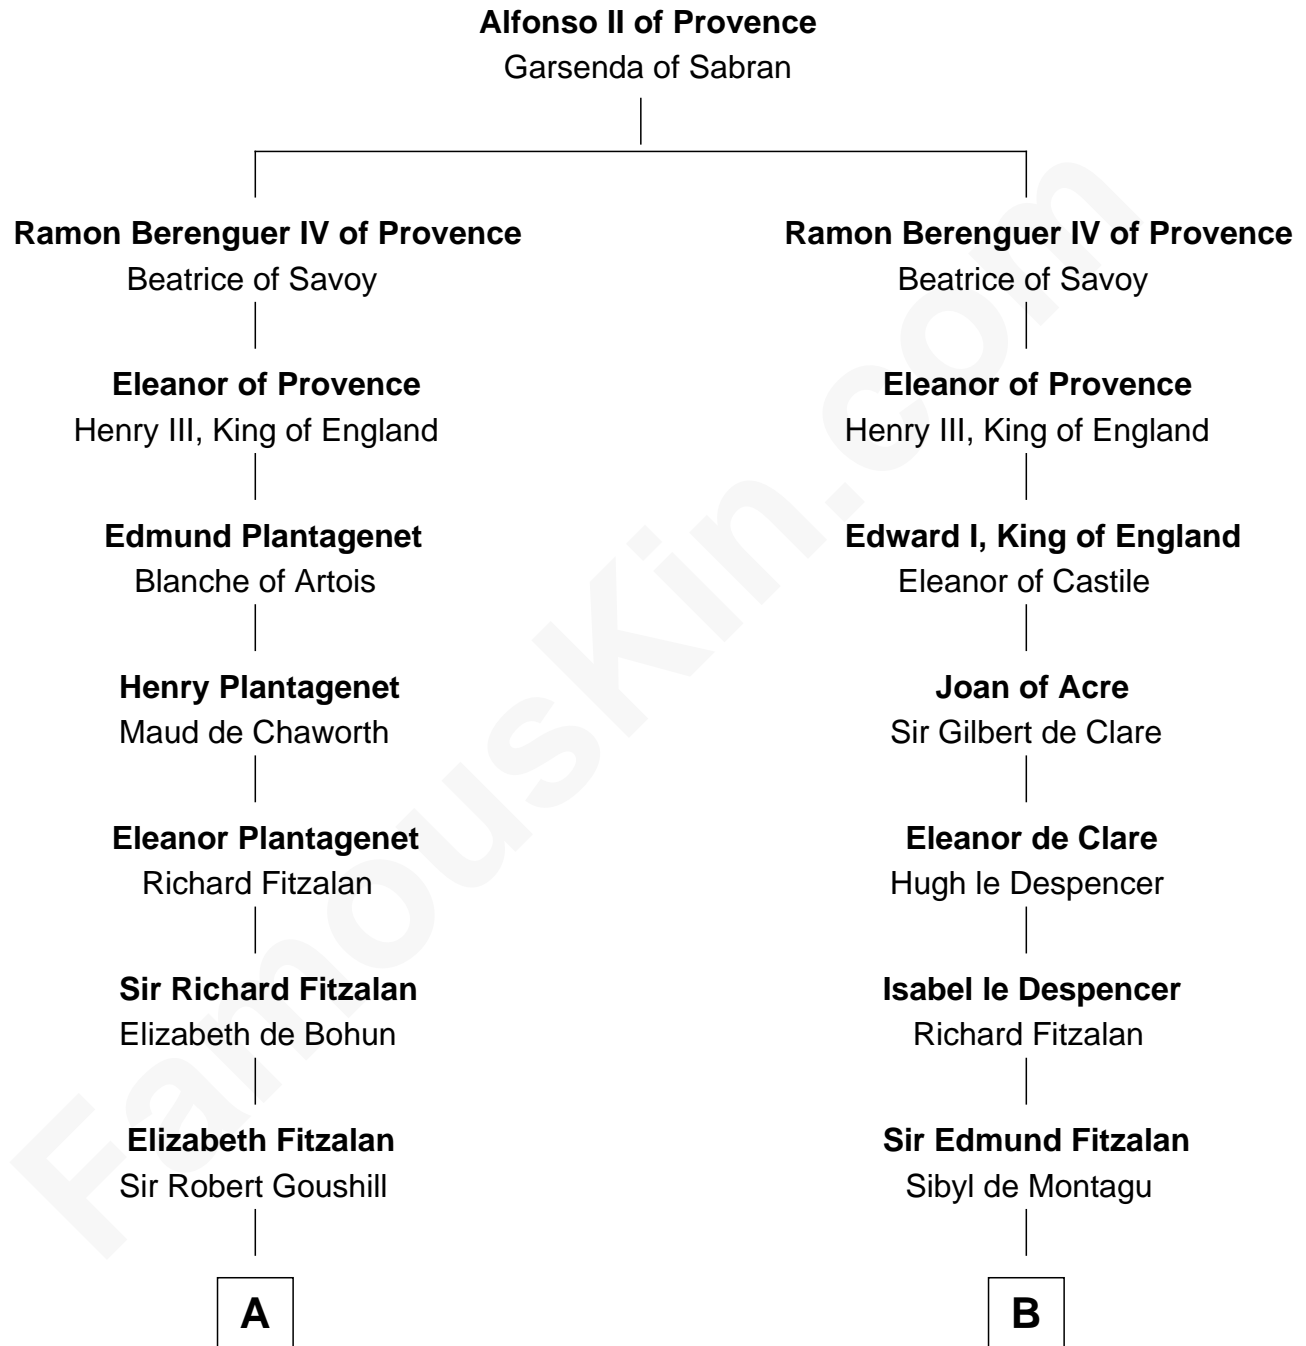

FamousKin.com Relationship Chart of

General Robert E. Lee

Confederate Army - U.S. Civil War

19th cousin 1 time removed of

Samuel Howard

Boston Tea Party Participant

C

Col. Henry Lee