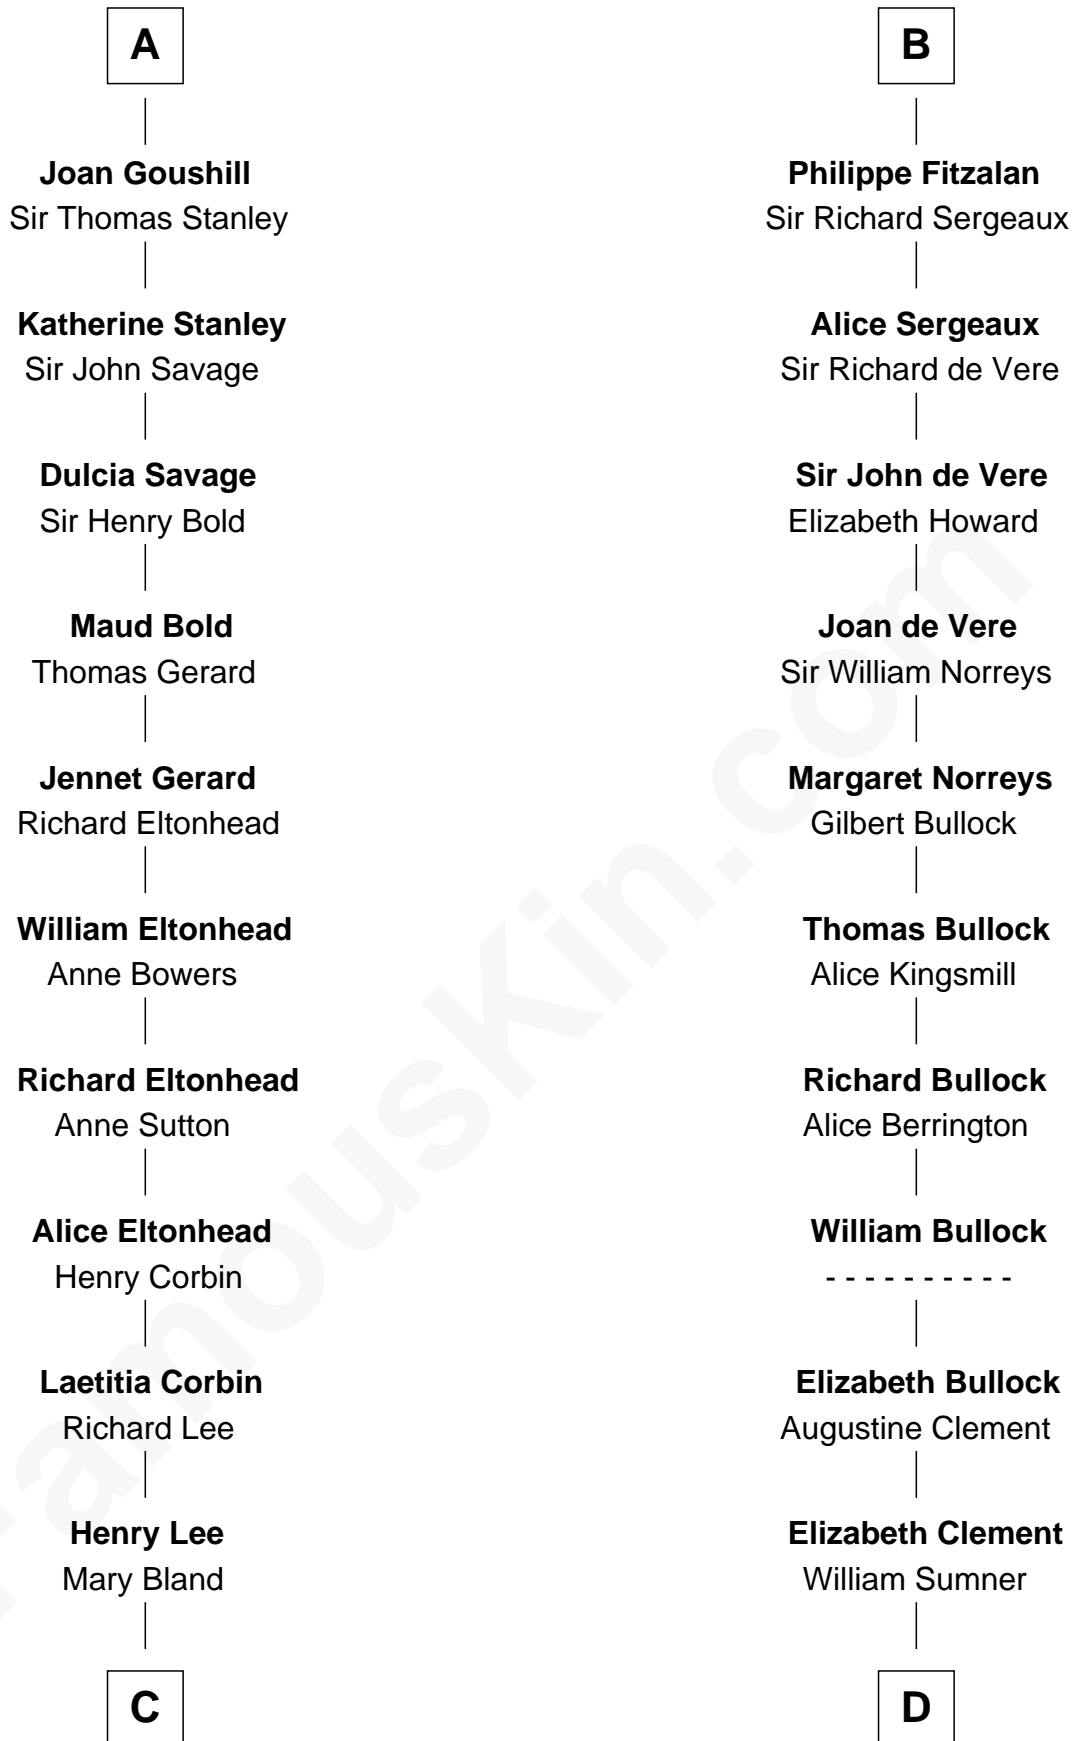

FamousKin.com Relationship Chart of

General Robert E. Lee

Confederate Army - U.S. Civil War

19th cousin 1 time removed of

Samuel Howard

Boston Tea Party Participant

C

Col. Henry Lee

Lucy Grymes

Maj. Gen. Henry Lee

Anne Hill Carter

General Robert E. Lee

Confederate Army - U.S. Civil War

D

Hannah Sumner

John Goffe