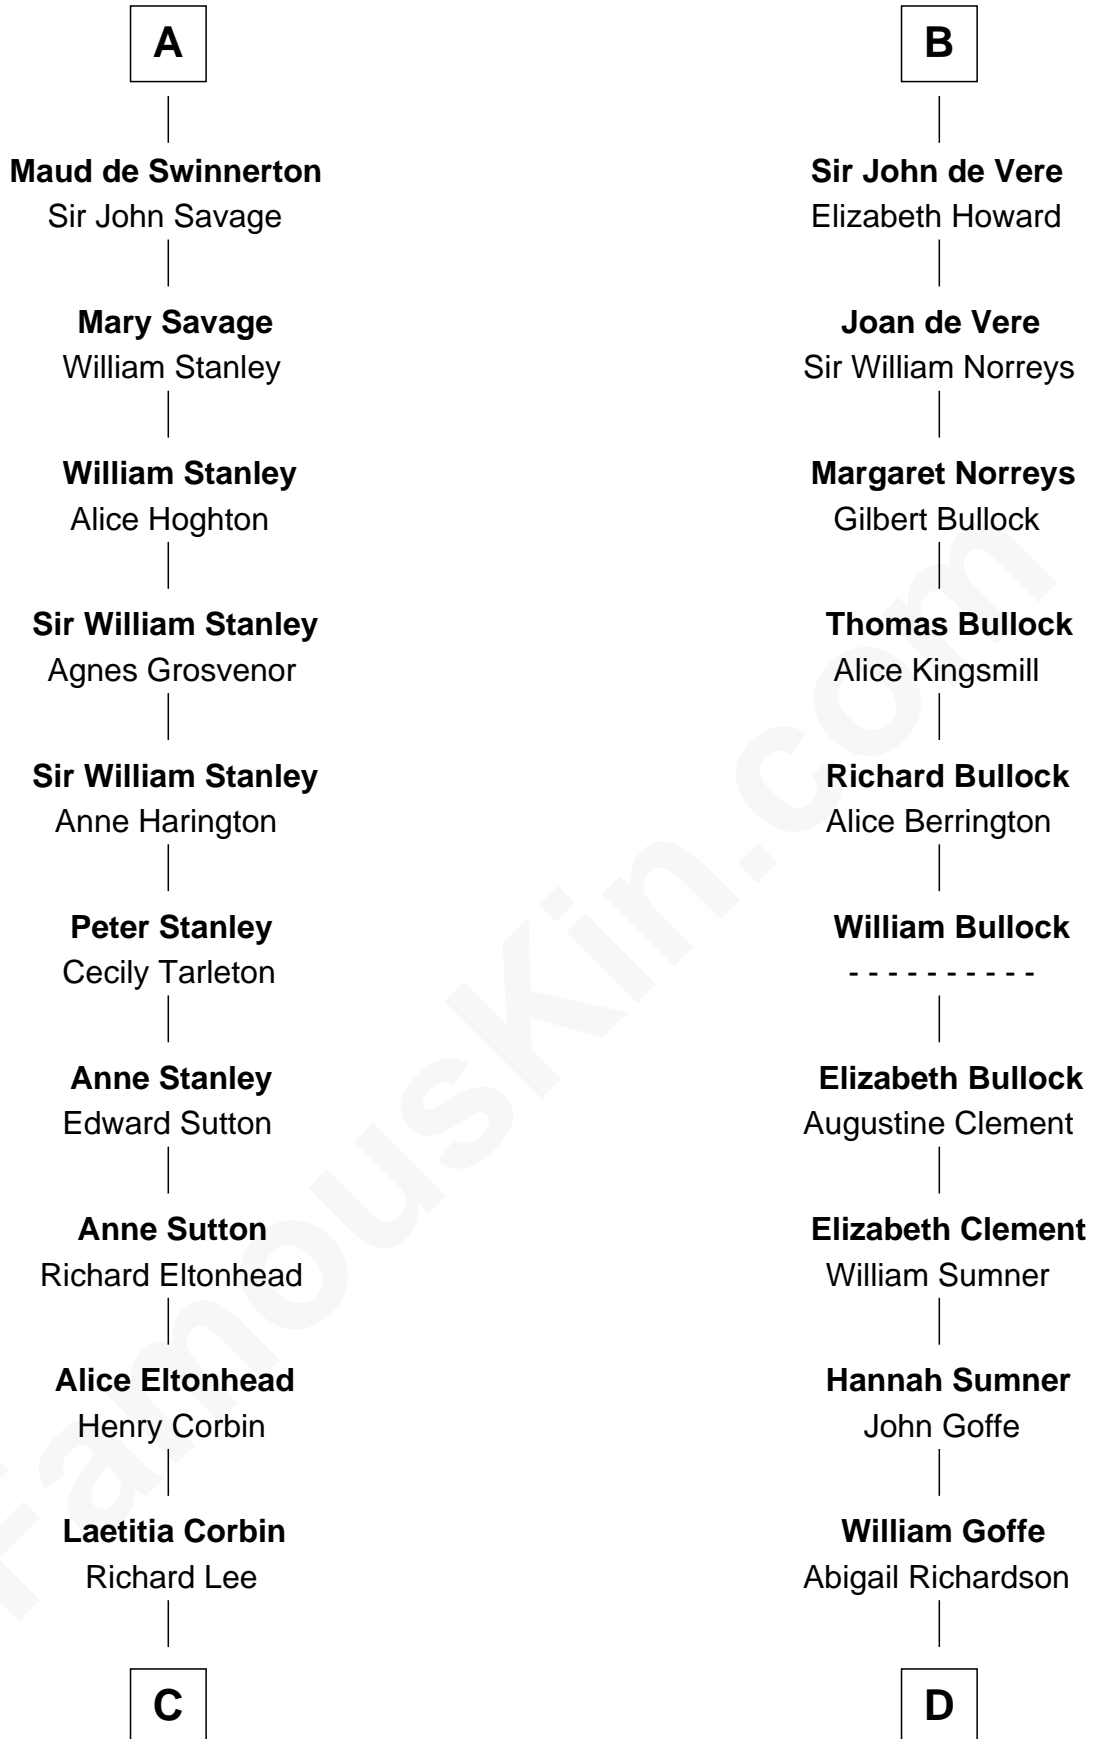

FamousKin.com

Relationship Chart of

General Robert E. Lee

Confederate Army - U.S. Civil War

18th cousin 2 times removed of

Samuel Howard

Boston Tea Party Participant

William FitzPatrick

Eleonore de Vitre

C

Henry Lee
Mary Bland

Col. Henry Lee
Lucy Grymes

Maj. Gen. Henry Lee
Anne Hill Carter

General Robert E. Lee
Confederate Army - U.S. Civil War

D

Martha Goffe
Ebenezer Howard

Samuel Howard
Boston Tea Party Participant

FamousKin.com