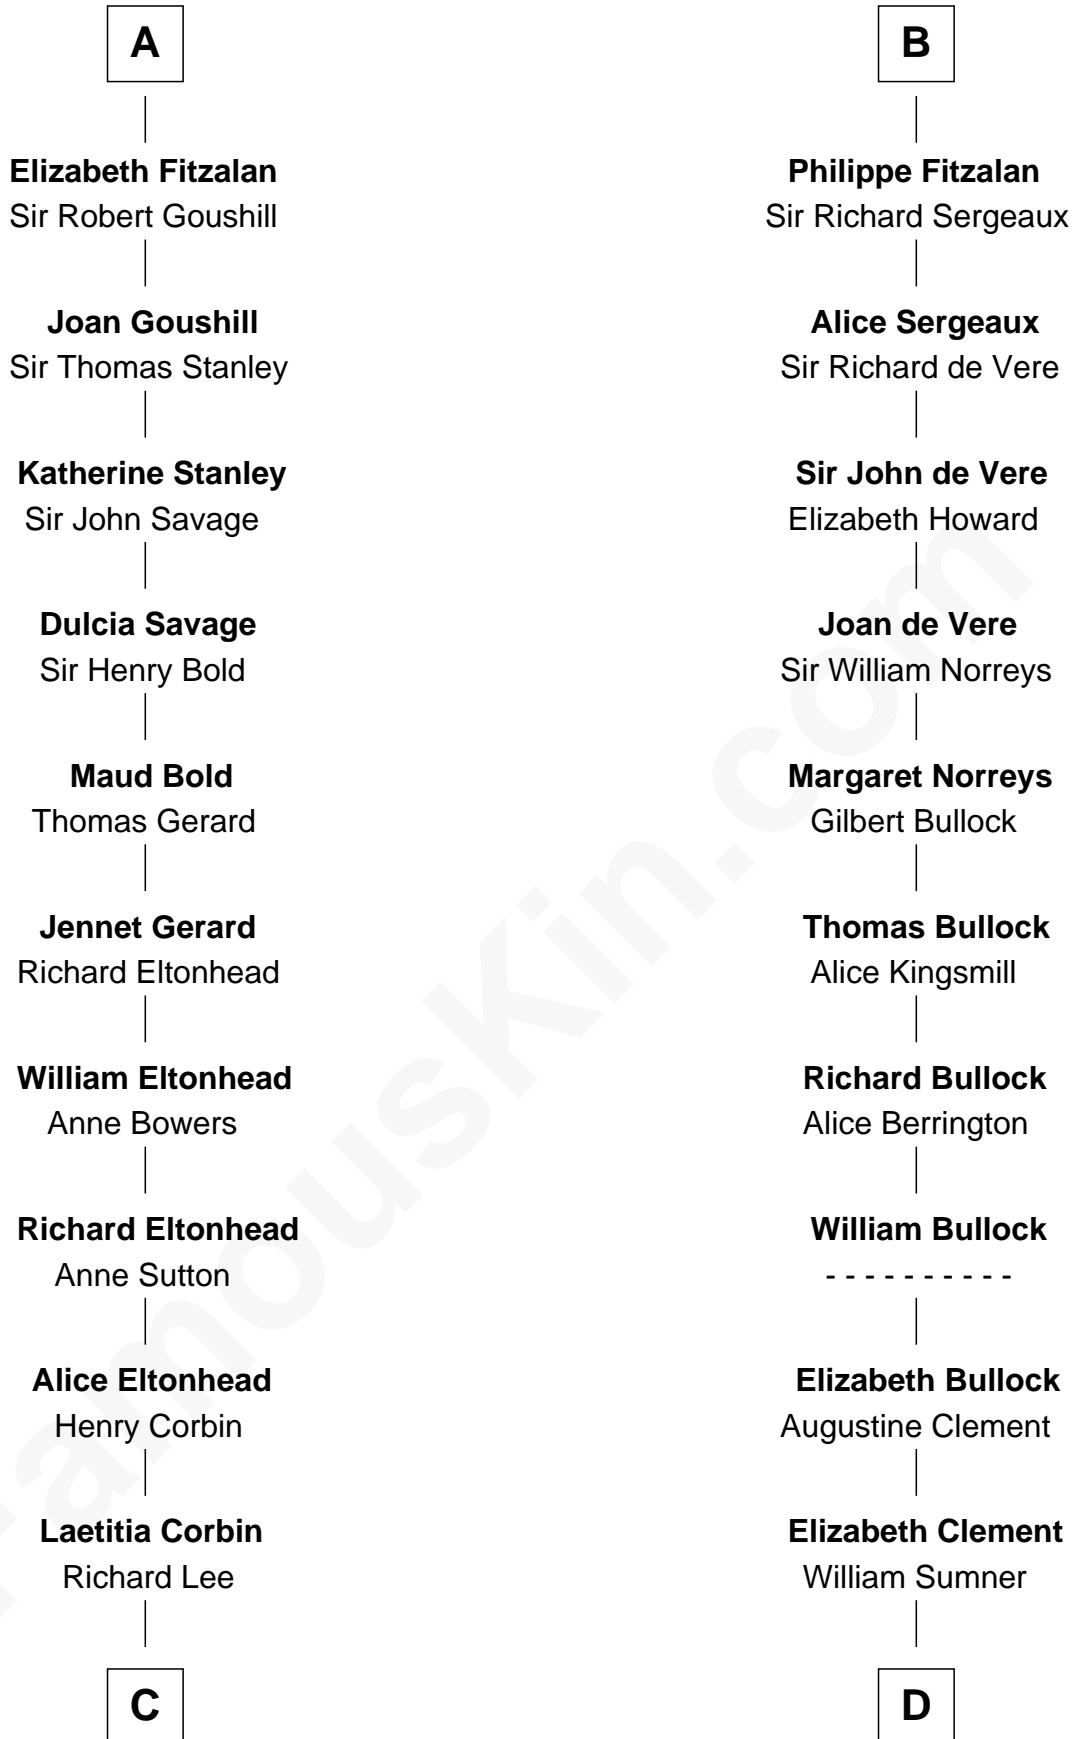

## Relationship Chart of

**General Robert E. Lee**

*Confederate Army - U.S. Civil War*

20th cousin of

**Samuel Howard**

*Boston Tea Party Participant*

**Piers de Lutegareshale**

Maud de Mandeville

**C**

**Henry Lee**  
Mary Bland

**Col. Henry Lee**  
Lucy Grymes

**Maj. Gen. Henry Lee**  
Anne Hill Carter

**General Robert E. Lee**  
*Confederate Army - U.S. Civil War*

**D**

**Hannah Sumner**  
John Goffe