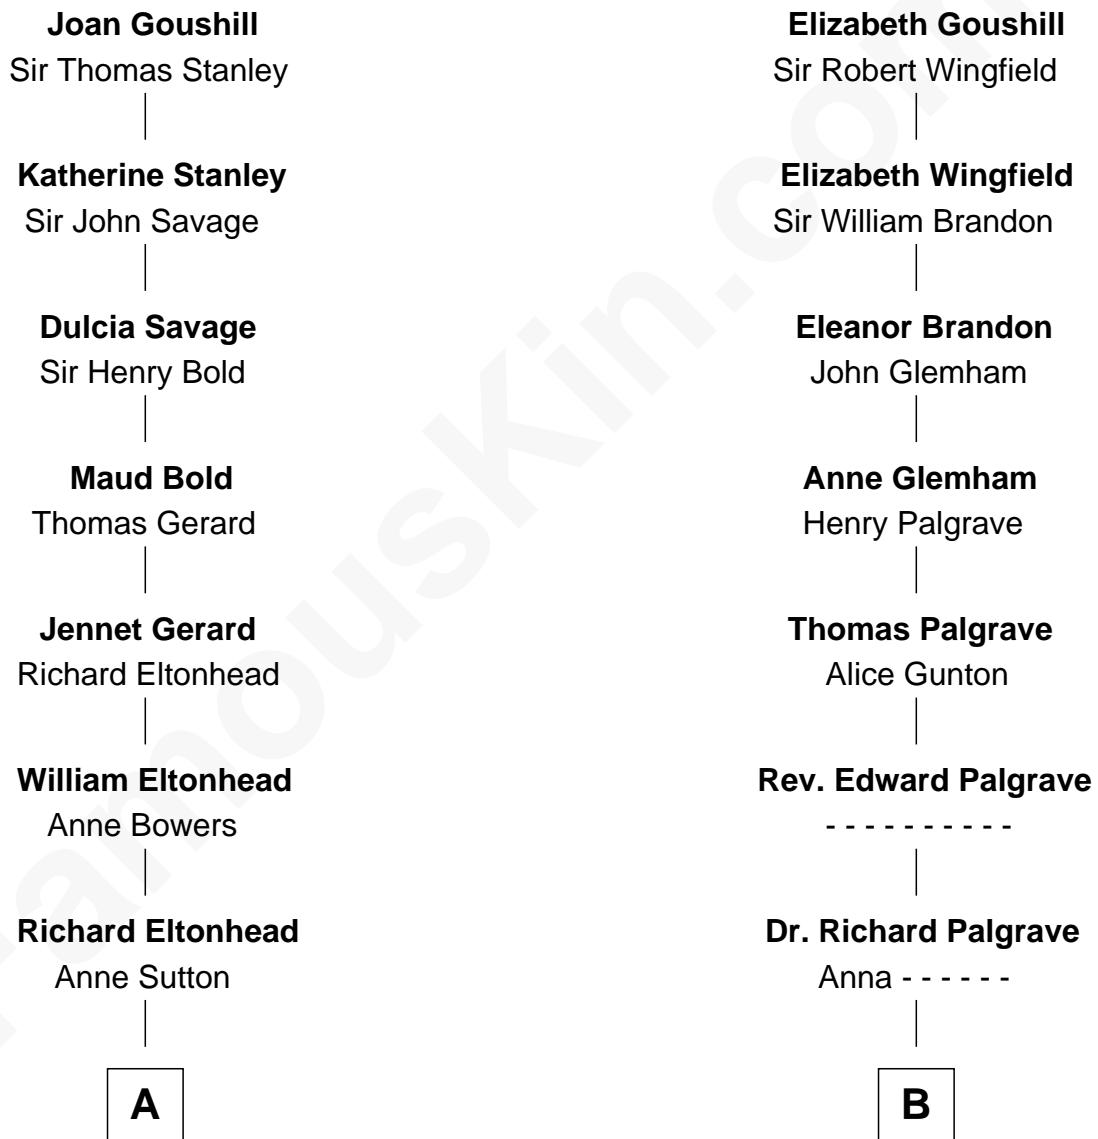

Sir Robert Goushill

Elizabeth Fitzalan