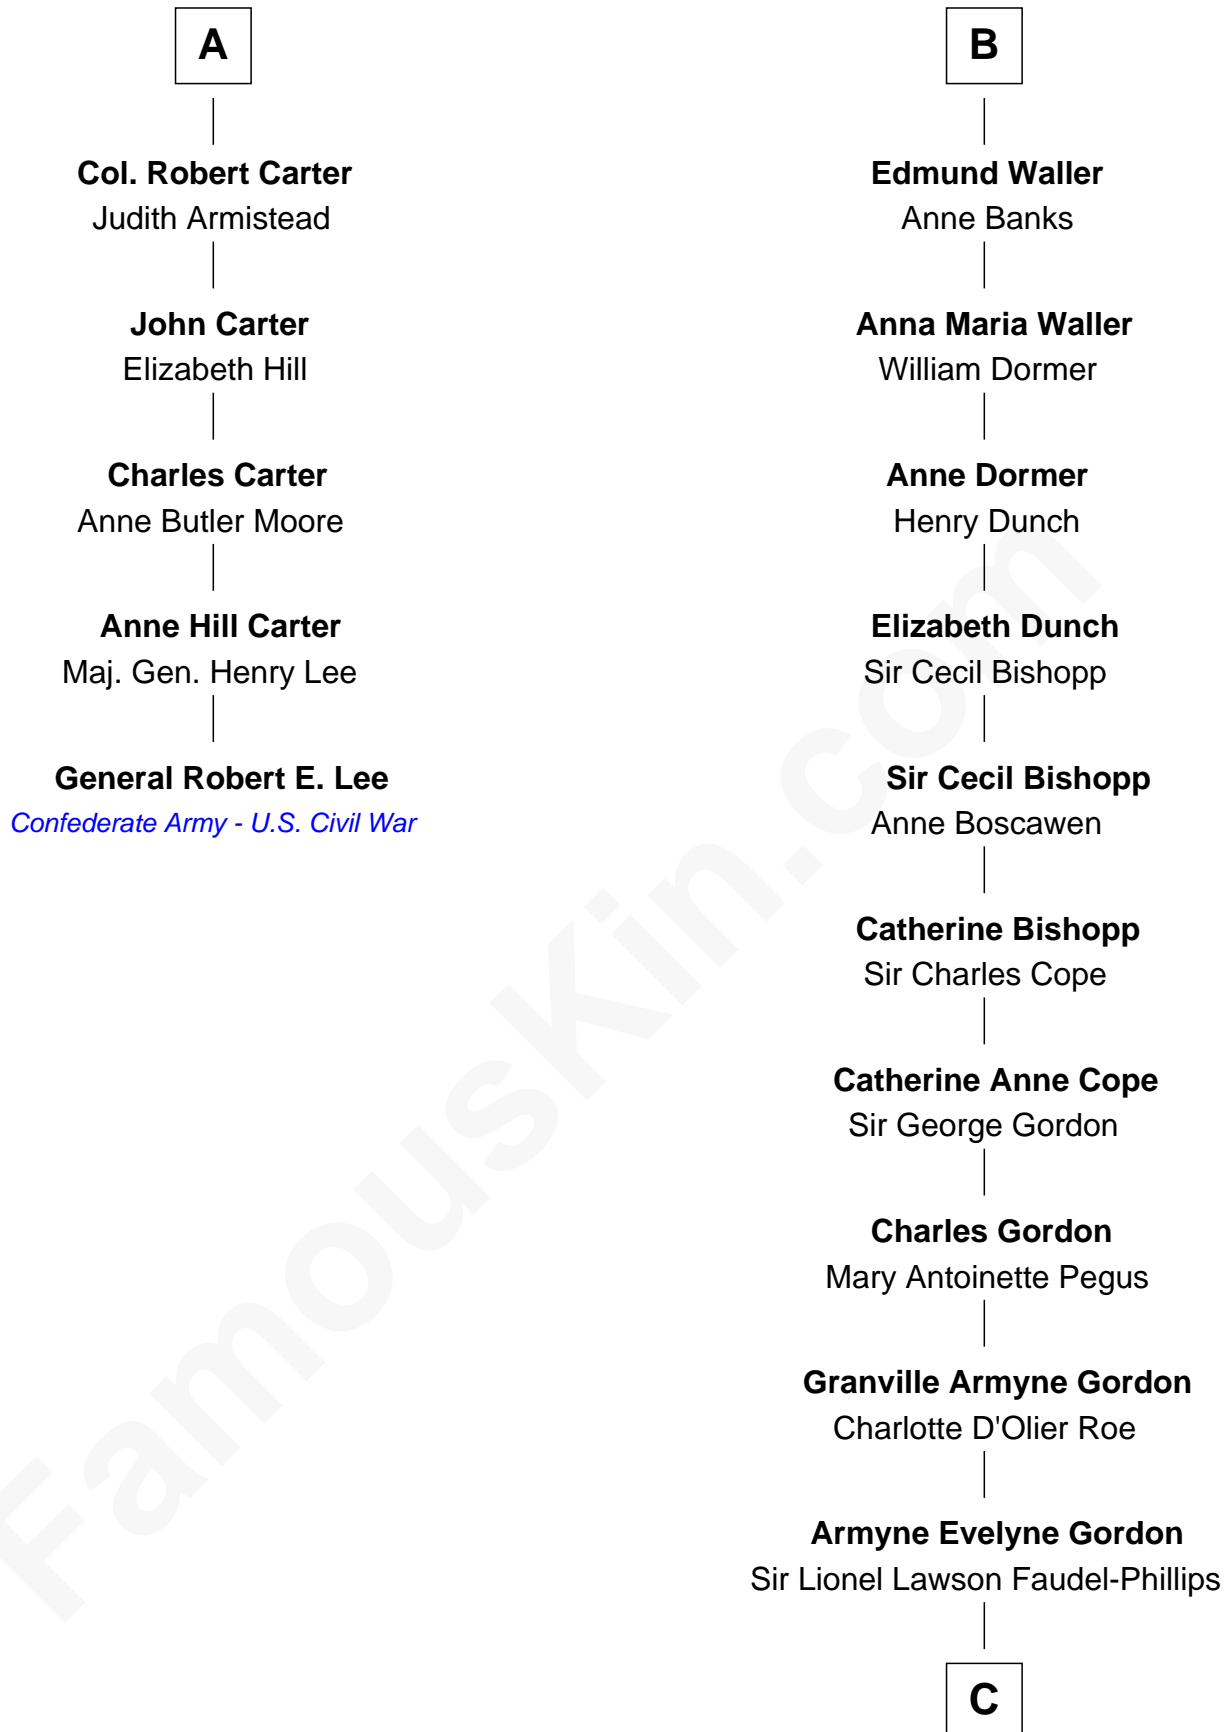

FamousKin.com Relationship Chart of

General Robert E. Lee

Confederate Army - U.S. Civil War

11th cousin 9 times removed of

Cara Delevingne

Fashion Model and Movie Actress

Sir Thomas Blount

Margaret de Gresley

C

Anne Margaret Faudel-Phillips

John Vincent Sheffield

Jane Armyne Sheffield

Sir Jocelyn Edward Greville Stevens

Pandora Anne Stevens

Charles Hamar Delevingne

Cara Delevingne