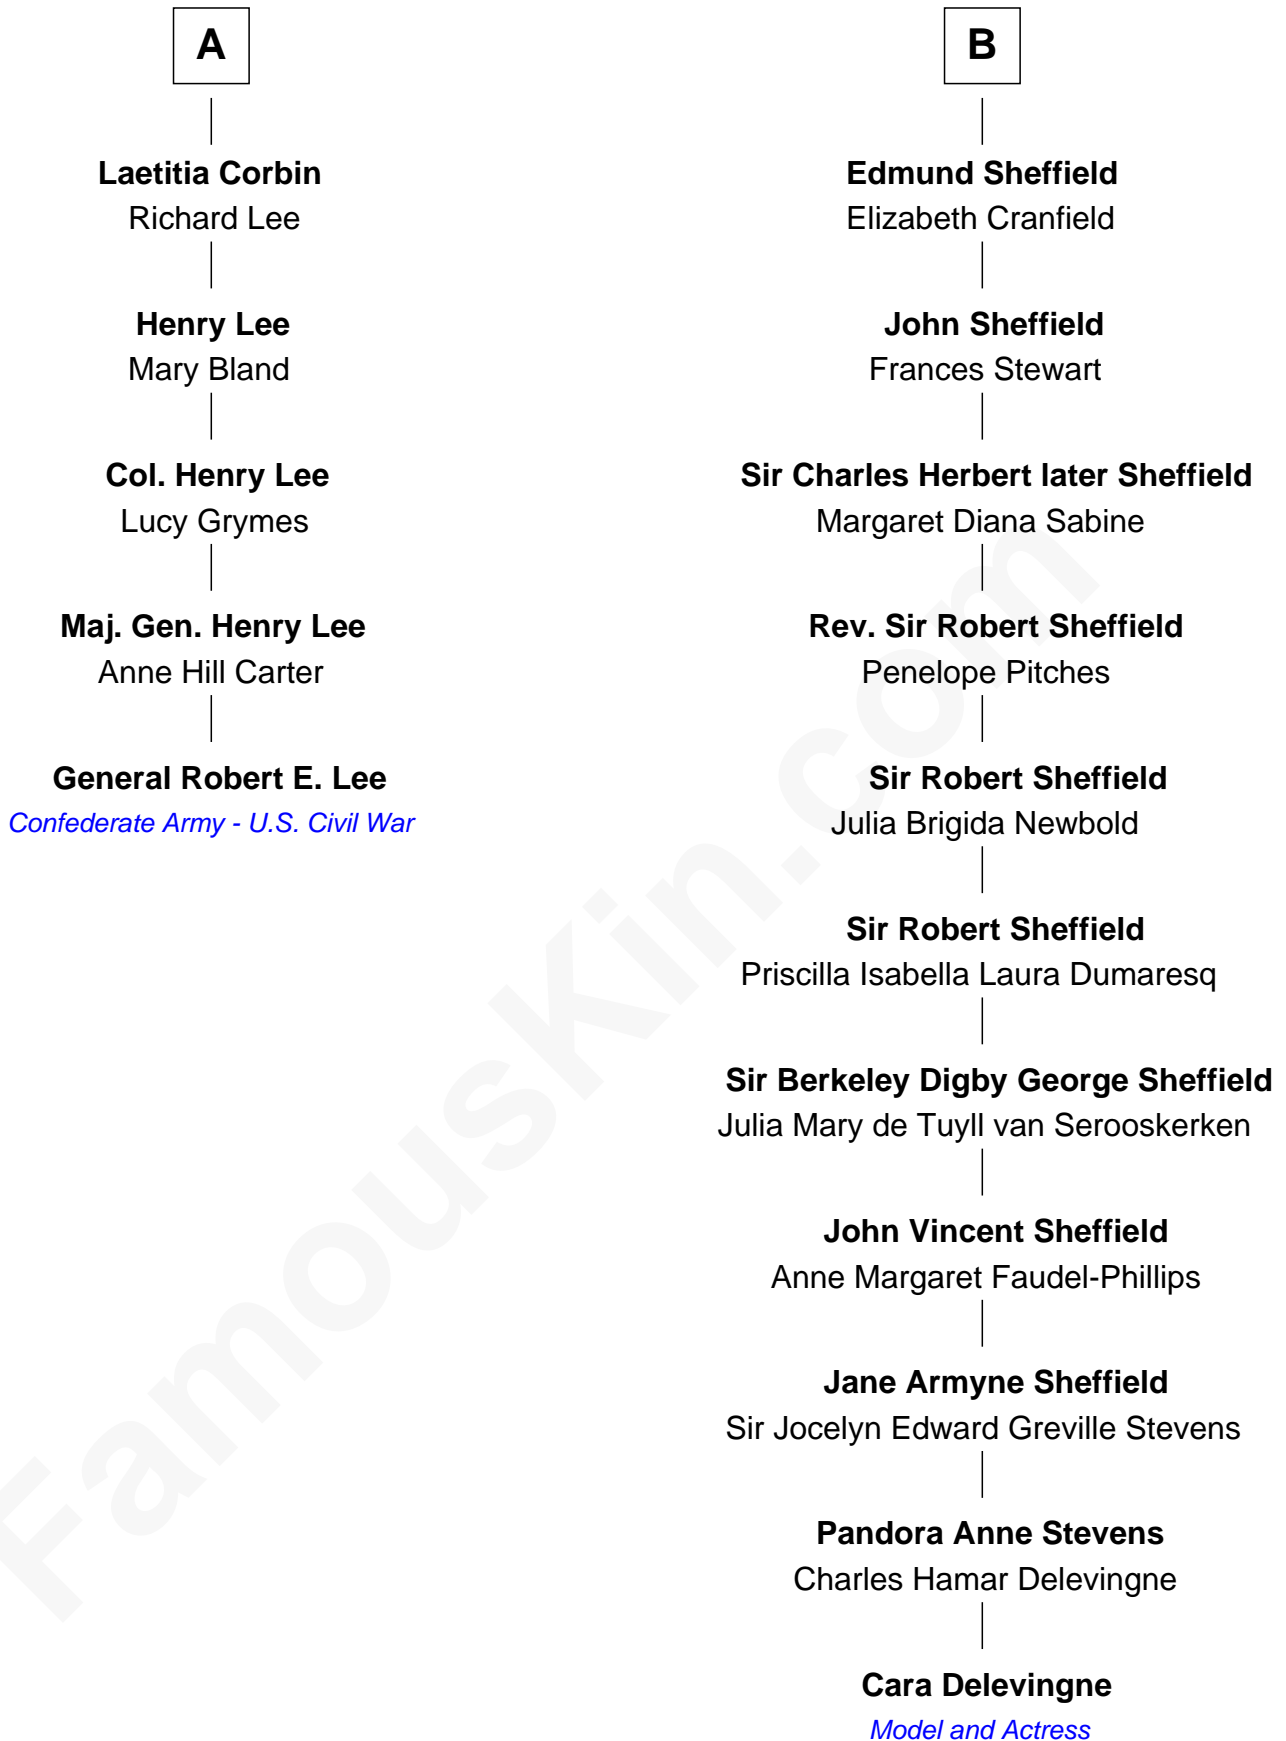

FamousKin.com Relationship Chart of

General Robert E. Lee

Confederate Army - U.S. Civil War

11th cousin 6 times removed of

Cara Delevingne

Fashion Model and Movie Actress

Sir Thomas Stanley

Joan Goushill

Eleanor Neville

George Stanley

Joan le Strange

Jane Stanley

Sir Robert Sheffield

Edmund Sheffield

Anne de Vere

Sir John Sheffield

Douglas Howard

Edmund Sheffield

Ursula Tyrwhitt

Sir John Sheffield

Grizel Anderson

B

Cara Delevingne photo by [Gage Skidmore](#) ([CC BY-SA 2.0](#))