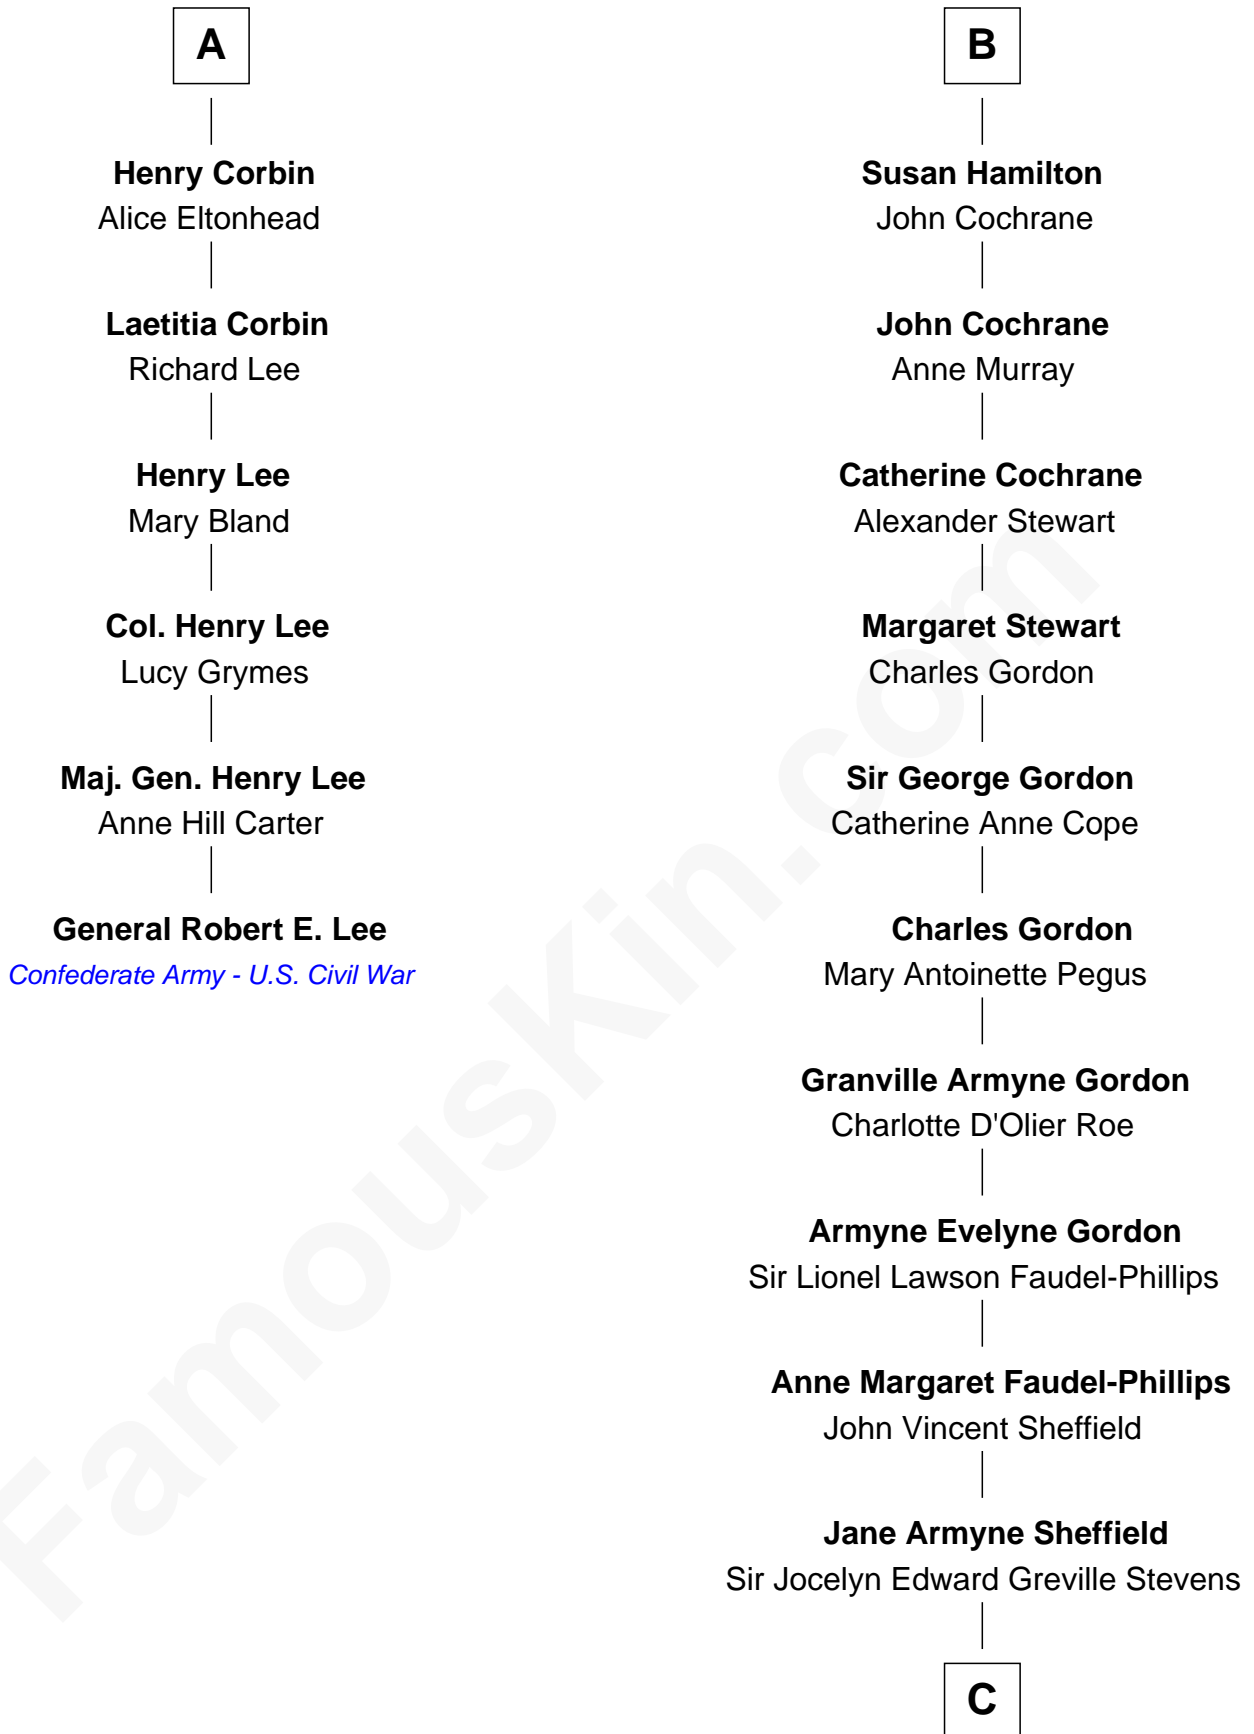

FamousKin.com Relationship Chart of

General Robert E. Lee

Confederate Army - U.S. Civil War

12th cousin 6 times removed of

Cara Delevingne

Fashion Model and Movie Actress

C

Pandora Anne Stevens
Charles Hamar Delevingne