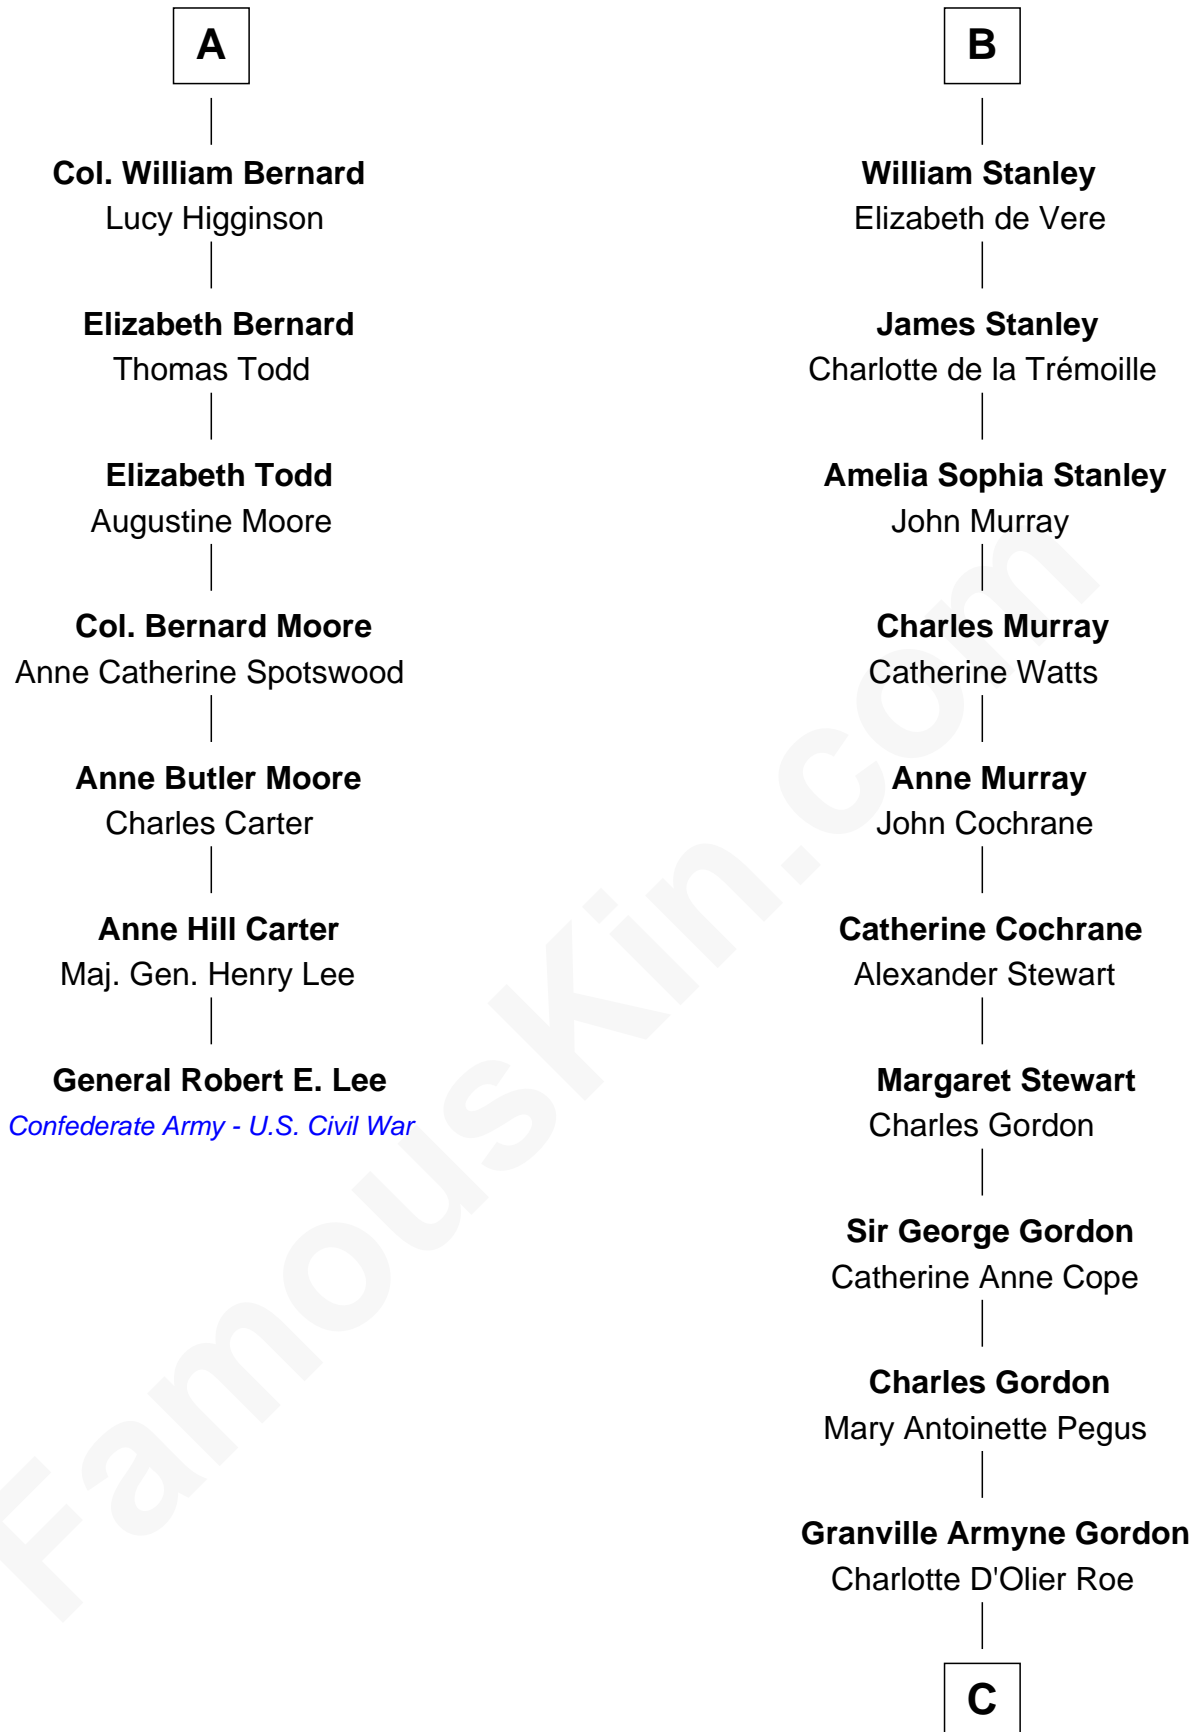

FamousKin.com Relationship Chart of

General Robert E. Lee

Confederate Army - U.S. Civil War

13th cousin 8 times removed of

Cara Delevingne

Fashion Model and Movie Actress

Margaret de Stafford

Sir Ralph Neville

C

Armyne Evelyne Gordon

Sir Lionel Lawson Faudel-Phillips

Anne Margaret Faudel-Phillips

John Vincent Sheffield

Jane Armyne Sheffield

Sir Jocelyn Edward Greville Stevens

Pandora Anne Stevens

Charles Hamar Delevingne

Cara Delevingne

Model and Actress