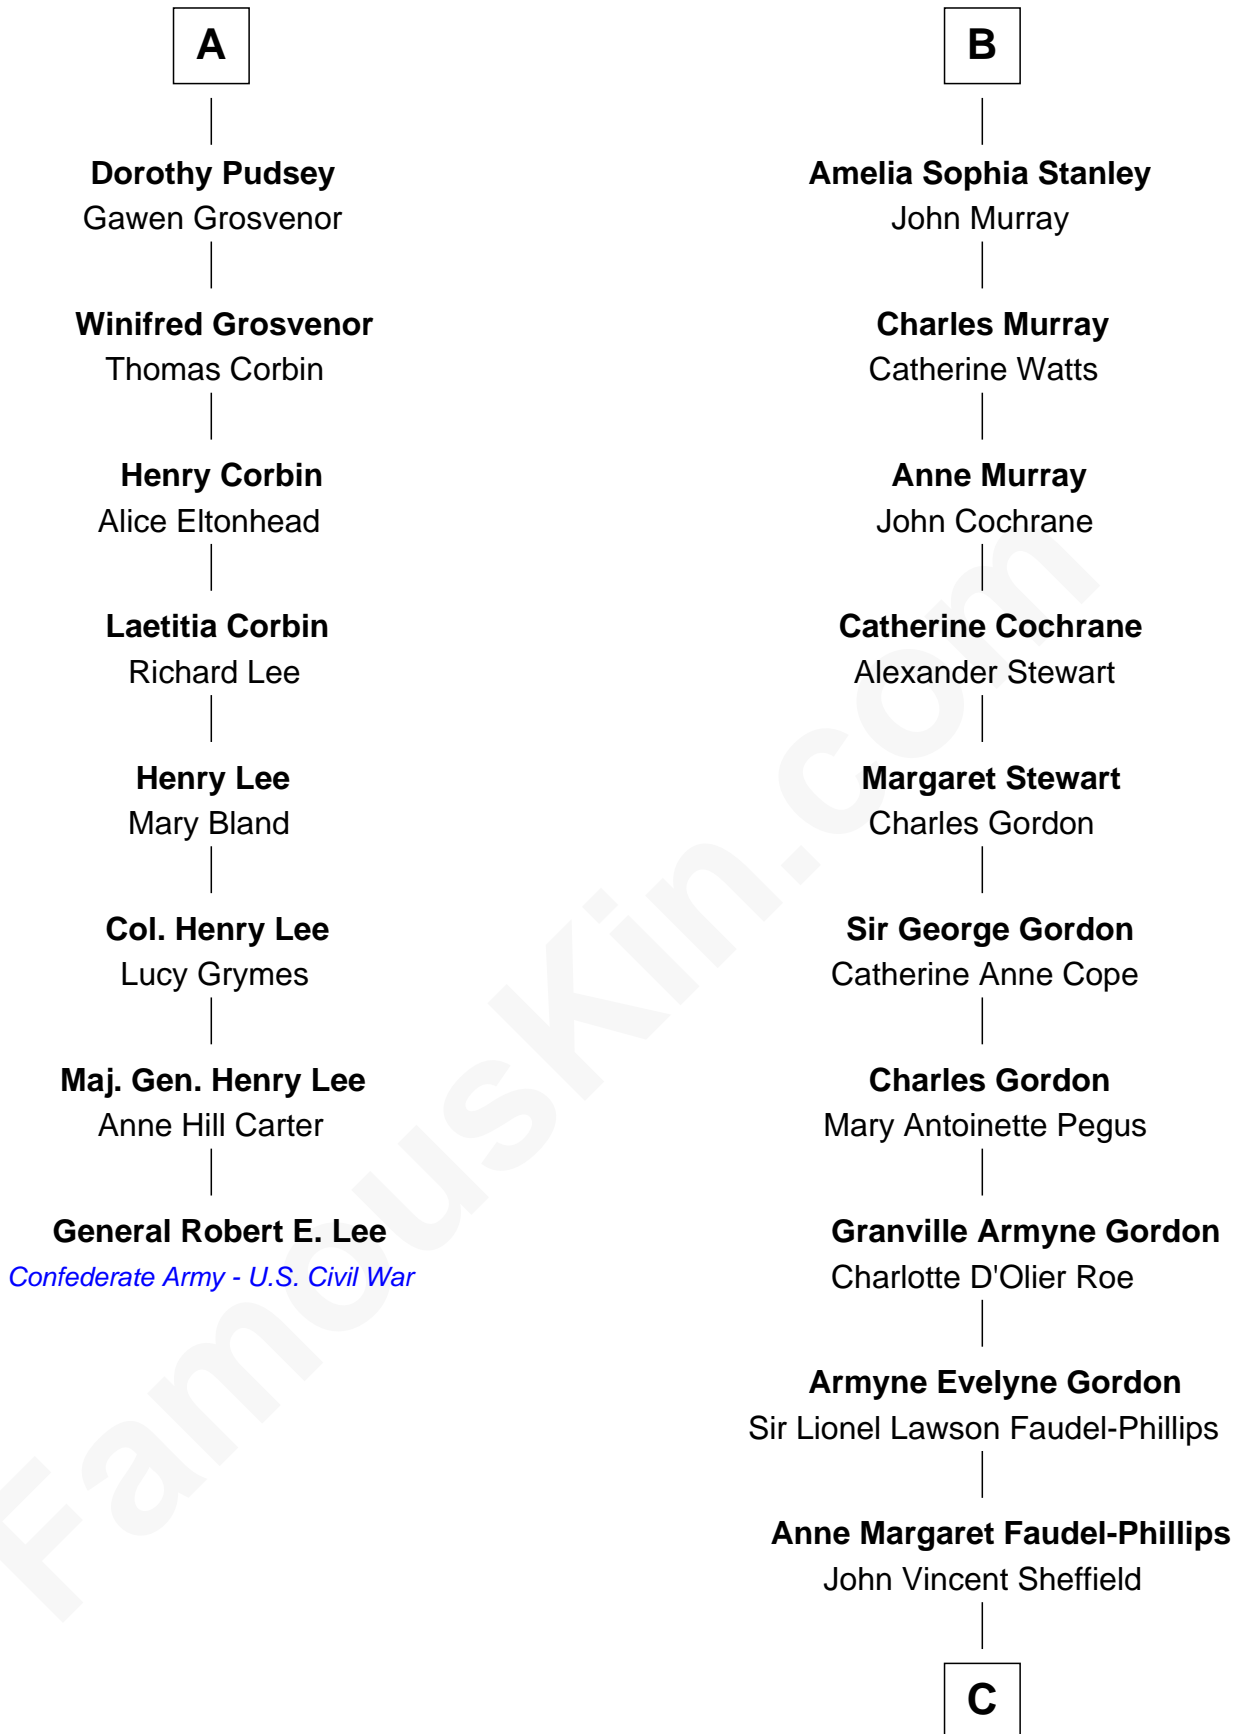

FamousKin.com Relationship Chart of

General Robert E. Lee

Confederate Army - U.S. Civil War

14th cousin 5 times removed of

Cara Delevingne

Fashion Model and Movie Actress

C

Jane Armyne Sheffield
Sir Jocelyn Edward Greville Stevens

Pandora Anne Stevens
Charles Hamar Delevingne

Cara Delevingne
Model and Actress

FamousKin.com