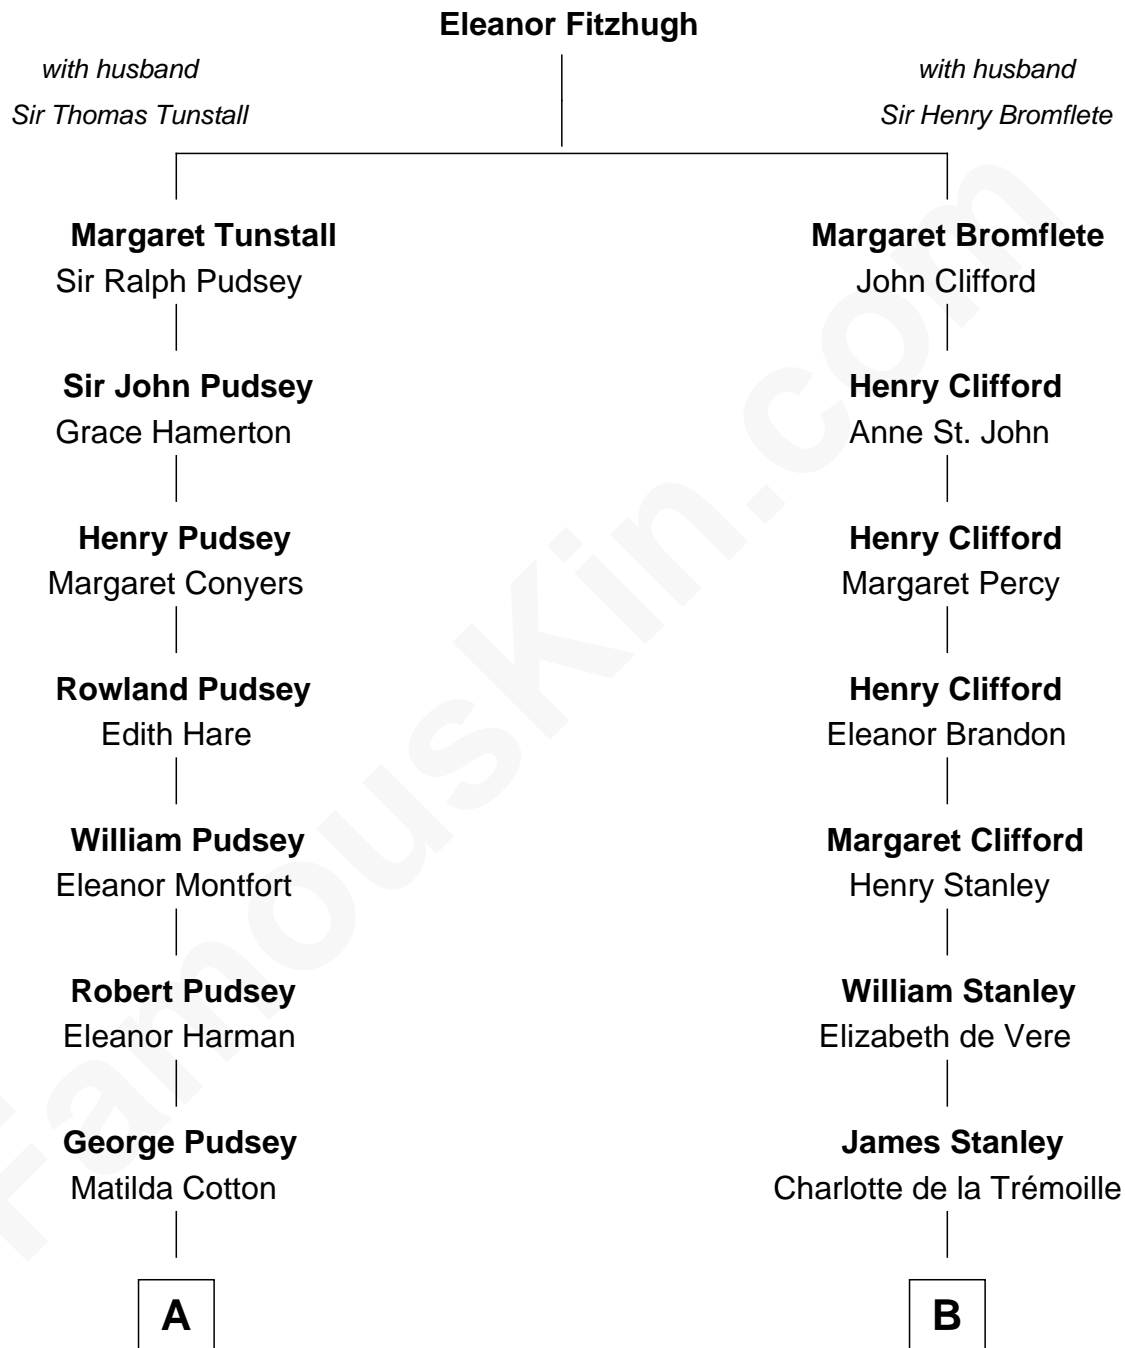

FamousKin.com Relationship Chart of

General Robert E. Lee

Confederate Army - U.S. Civil War

14th cousin 5 times removed of

Cara Delevingne

Fashion Model and Movie Actress

C

Jane Armyne Sheffield
Sir Jocelyn Edward Greville Stevens