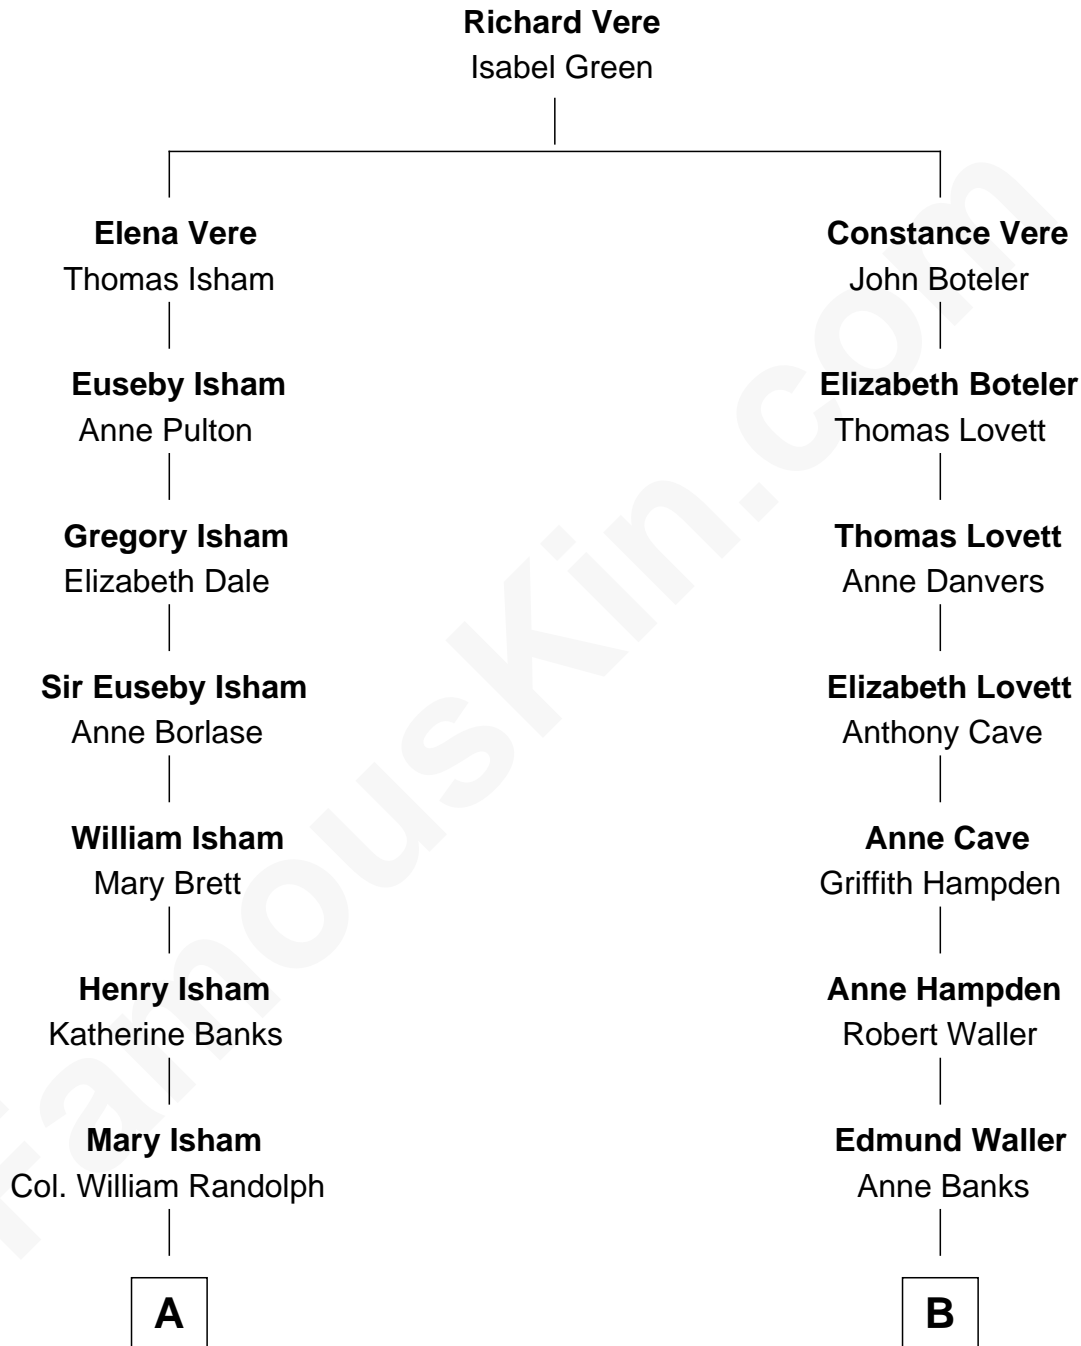

FamousKin.com Relationship Chart of

General Robert E. Lee

Confederate Army - U.S. Civil War

11th cousin 8 times removed of

Cara Delevingne

Fashion Model and Movie Actress

C

Jane Armyne Sheffield
Sir Jocelyn Edward Greville Stevens

Pandora Anne Stevens
Charles Hamar Delevingne

Cara Delevingne
Model and Actress