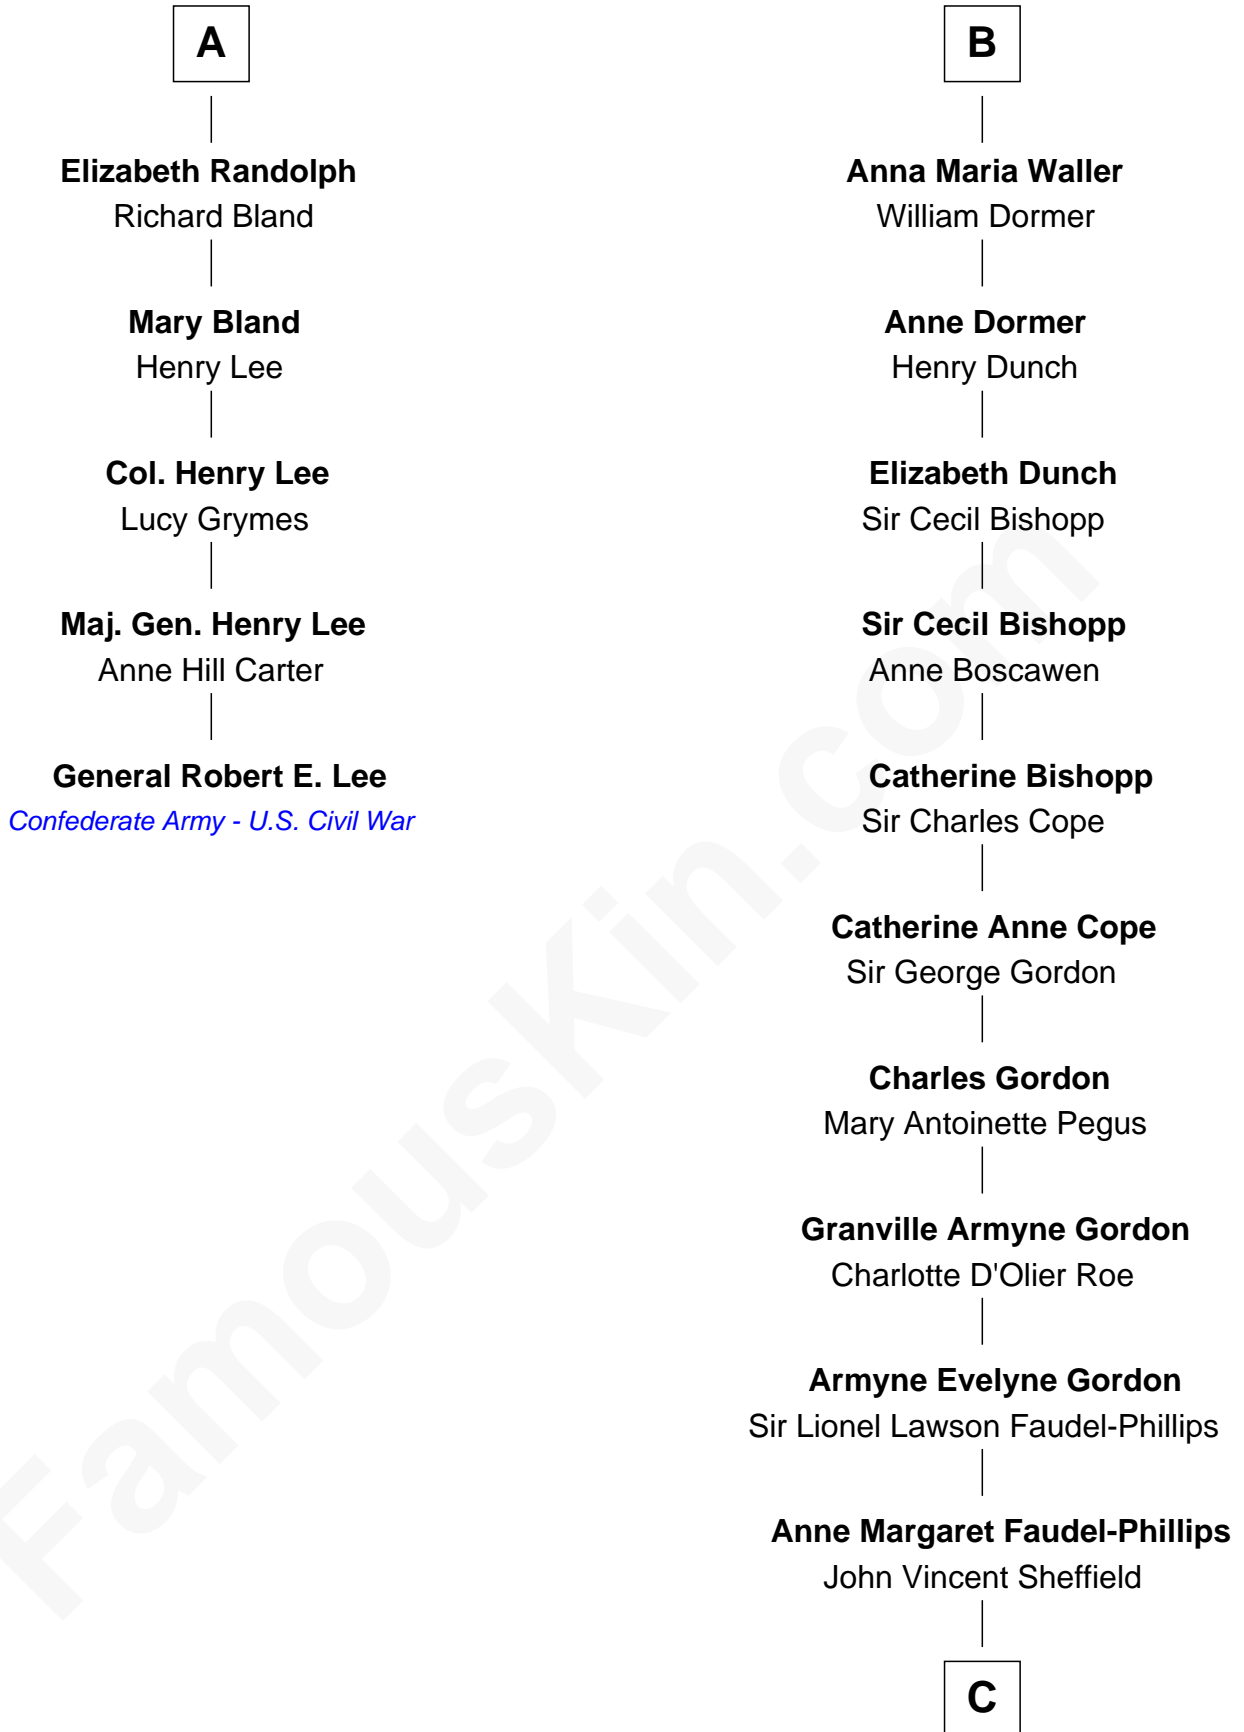

FamousKin.com Relationship Chart of

General Robert E. Lee

Confederate Army - U.S. Civil War

11th cousin 8 times removed of

Cara Delevingne

Fashion Model and Movie Actress

C

Jane Armyne Sheffield
Sir Jocelyn Edward Greville Stevens