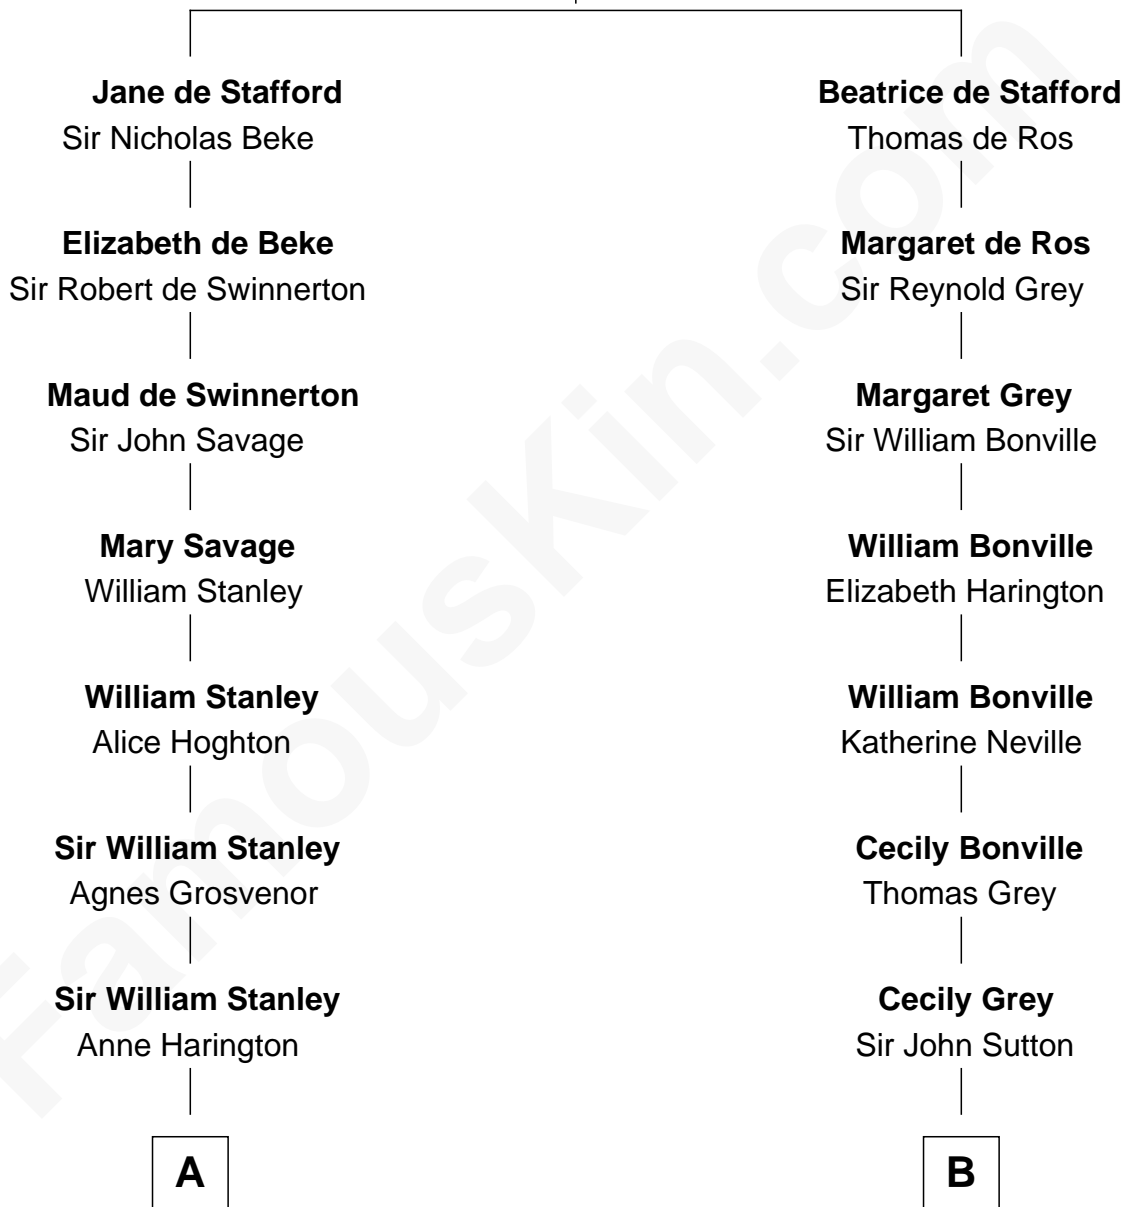

# FamousKin.com Relationship Chart of

**General Robert E. Lee**

*Confederate Army - U.S. Civil War*

15th cousin 3 times removed of

**Dr. H. H. Holmes**

*Serial Killer aka "Devil in the White City"*

**Ralph de Stafford**

*with wife  
Katherine de Hastang*

*with wife  
Margaret de Audley*

**C**

**Levi Horton Mudgett**  
Theodate Page Price

**Dr. H. H. Holmes**  
*Serial Killer Dr. H. H. Holmes*

FamousKin.com