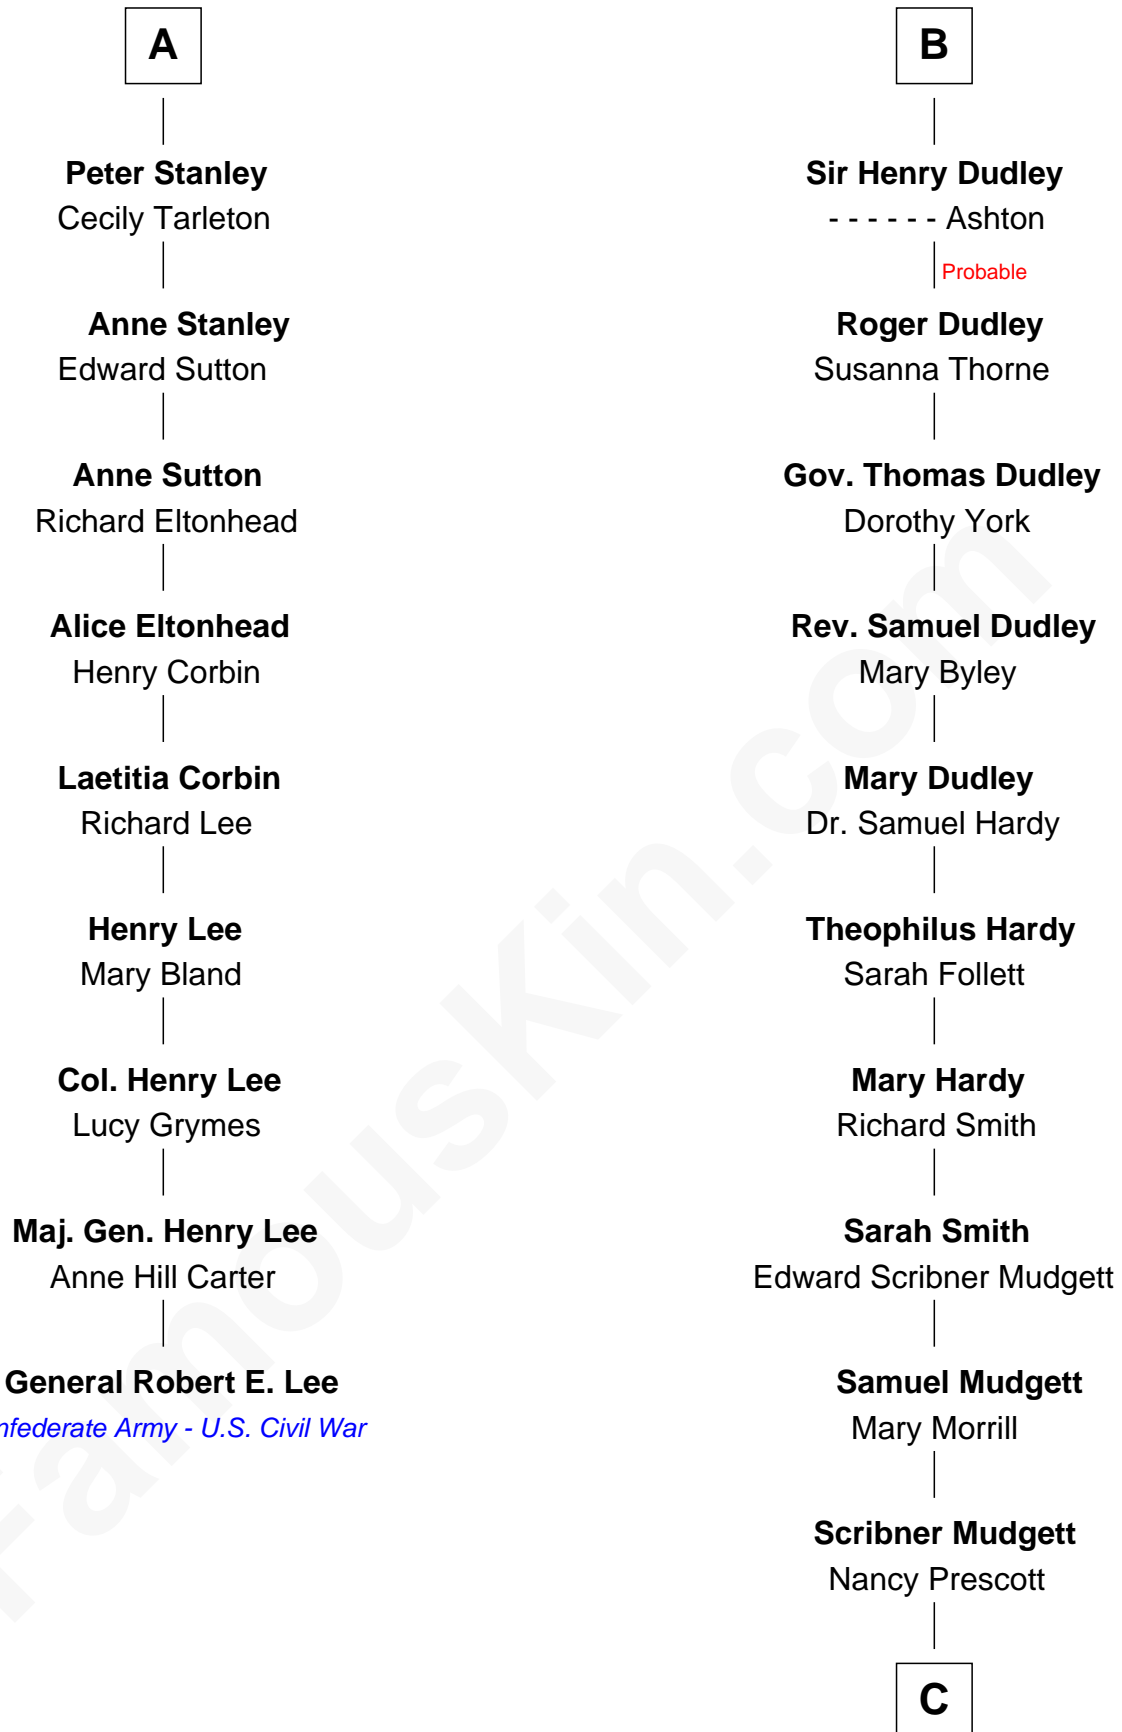

# FamousKin.com Relationship Chart of

**General Robert E. Lee**

*Confederate Army - U.S. Civil War*

15th cousin 3 times removed of

**Dr. H. H. Holmes**

*Serial Killer aka "Devil in the White City"*

**Ralph de Stafford**

*with wife  
Katherine de Hastang*

*with wife  
Margaret de Audley*

**C**

**Levi Horton Mudgett**  
Theodate Page Price

**Dr. H. H. Holmes**  
*Serial Killer Dr. H. H. Holmes*

FamousKin.com