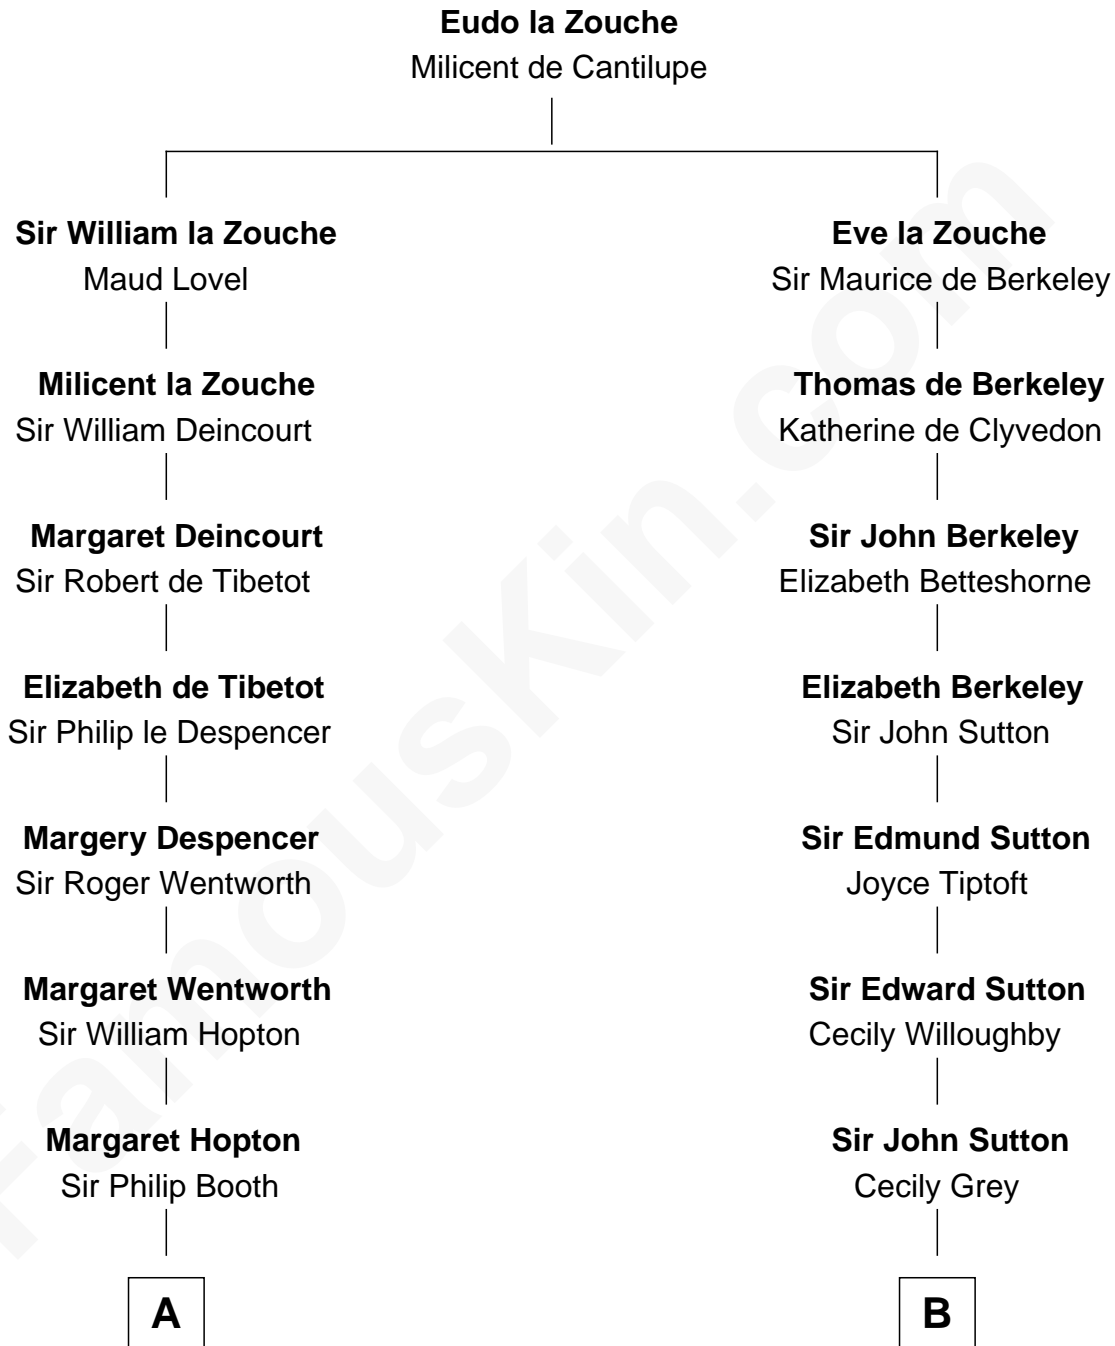

FamousKin.com

Relationship Chart of

General Robert E. Lee

Confederate Army - U.S. Civil War

18th cousin of

Dr. H. H. Holmes

Serial Killer aka "Devil in the White City"

C

Maj. Gen. Henry Lee

Anne Hill Carter

General Robert E. Lee

Confederate Army - U.S. Civil War

D

Levi Horton Mudgett

Theodate Page Price

Dr. H. H. Holmes