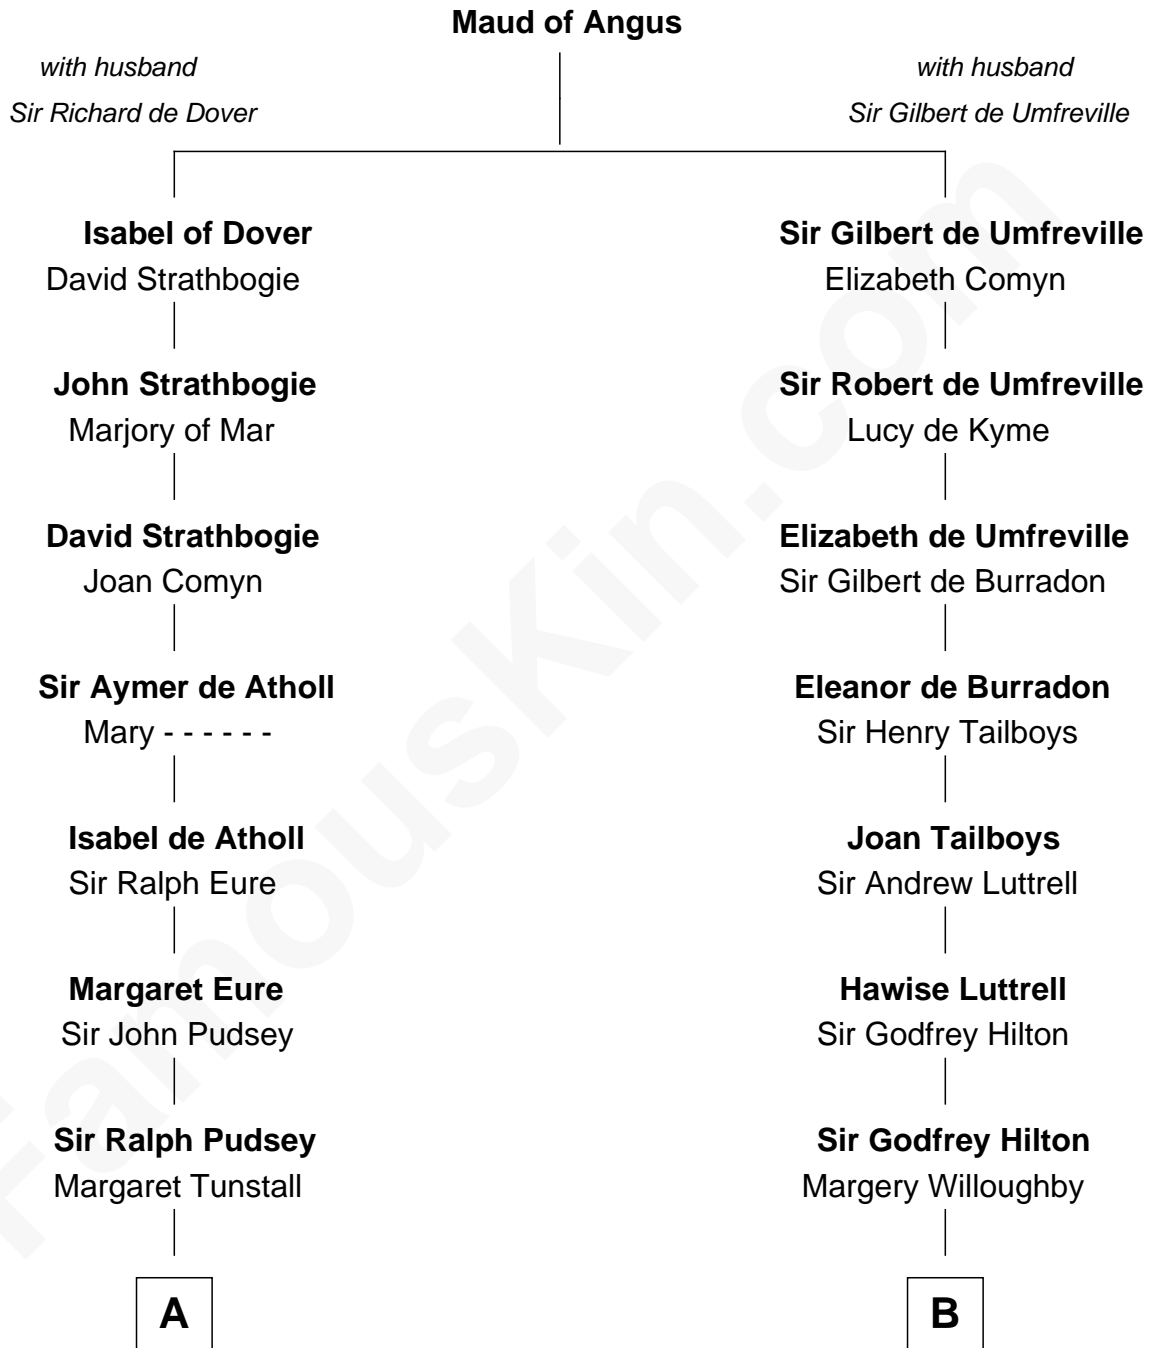

# FamousKin.com Relationship Chart of

**General Robert E. Lee**

*Confederate Army - U.S. Civil War*

20th cousin of

**Franklin D. Roosevelt**

*32nd U.S. President*

**C**

**Henry Lee**  
Mary Bland

**Col. Henry Lee**  
Lucy Grymes

**Maj. Gen. Henry Lee**  
Anne Hill Carter

**General Robert E. Lee**  
*Confederate Army - U.S. Civil War*

**D**

**Anne Jean Robbins**  
Judge Joseph Lyman

**Catharine Robbins Lyman**  
Warren Delano

**Sara Delano**  
James Roosevelt

**Franklin D. Roosevelt**  
*32nd U.S. President*