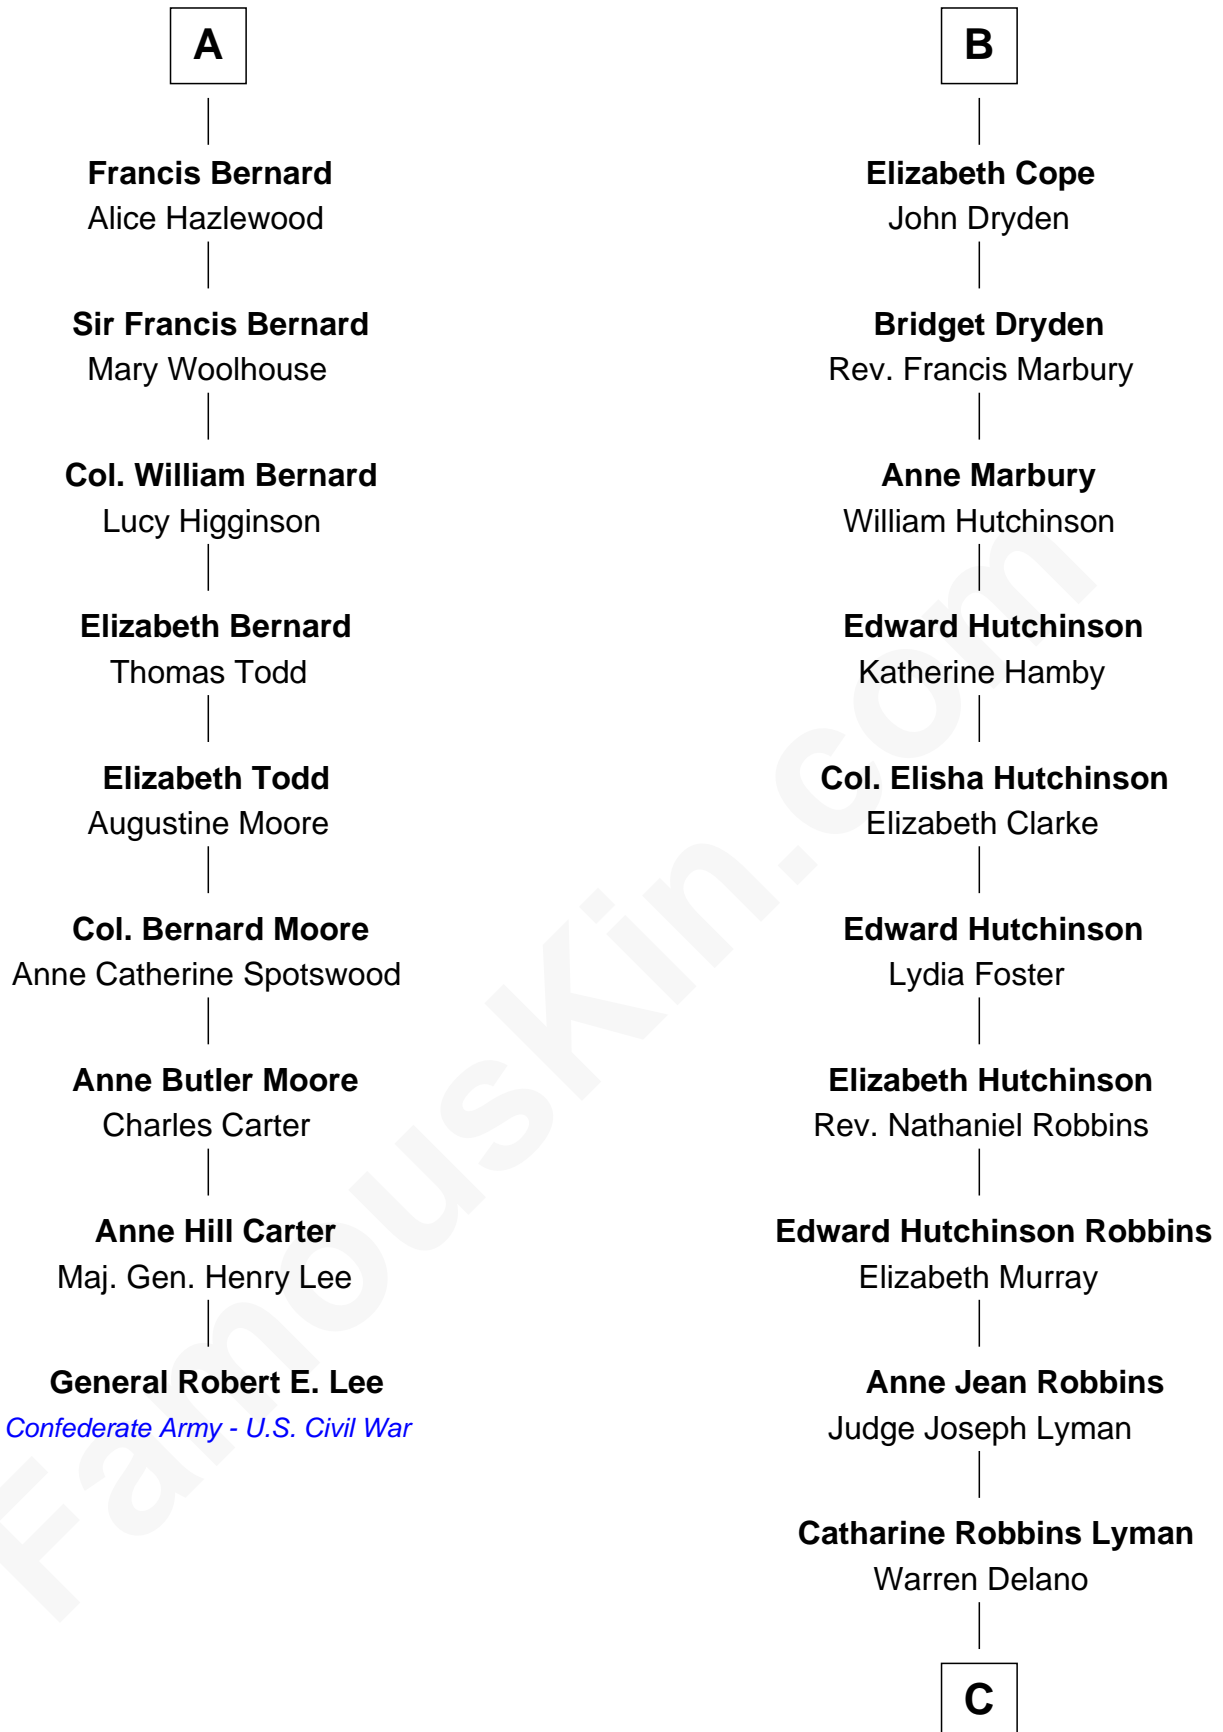

# FamousKin.com Relationship Chart of

**General Robert E. Lee**

*Confederate Army - U.S. Civil War*

15th cousin 3 times removed of

**Franklin D. Roosevelt**

*32nd U.S. President*

**Margaret de Audley**

Ralph de Stafford

**Sir Hugh de Stafford**  
Philippa de Beauchamp

**Margaret de Stafford**  
Sir Ralph Neville

**Margaret de Neville**  
Sir Richard Scrope

**Sir Henry le Scrope**  
Elizabeth le Scrope

**Margaret Scrope**  
John Bernard

**John Bernard**  
Margaret Daundelyn

**John Bernard**  
Cecily Muscote

**A**

**Elizabeth de Stafford**  
John de Ferrers

**Robert de Ferrers**  
Margaret Despencer

**Phillippa Ferrers**  
Sir Thomas Greene

**Elizabeth Greene**  
William Raleigh

**Sir Edward Raleigh**  
Margaret Verney

**Sir Edward Raleigh**  
Anne Chamberlayne

**Bridget Raleigh**  
Sir John Cope

**B**

**C**

|  
**Sara Delano**  
James Roosevelt