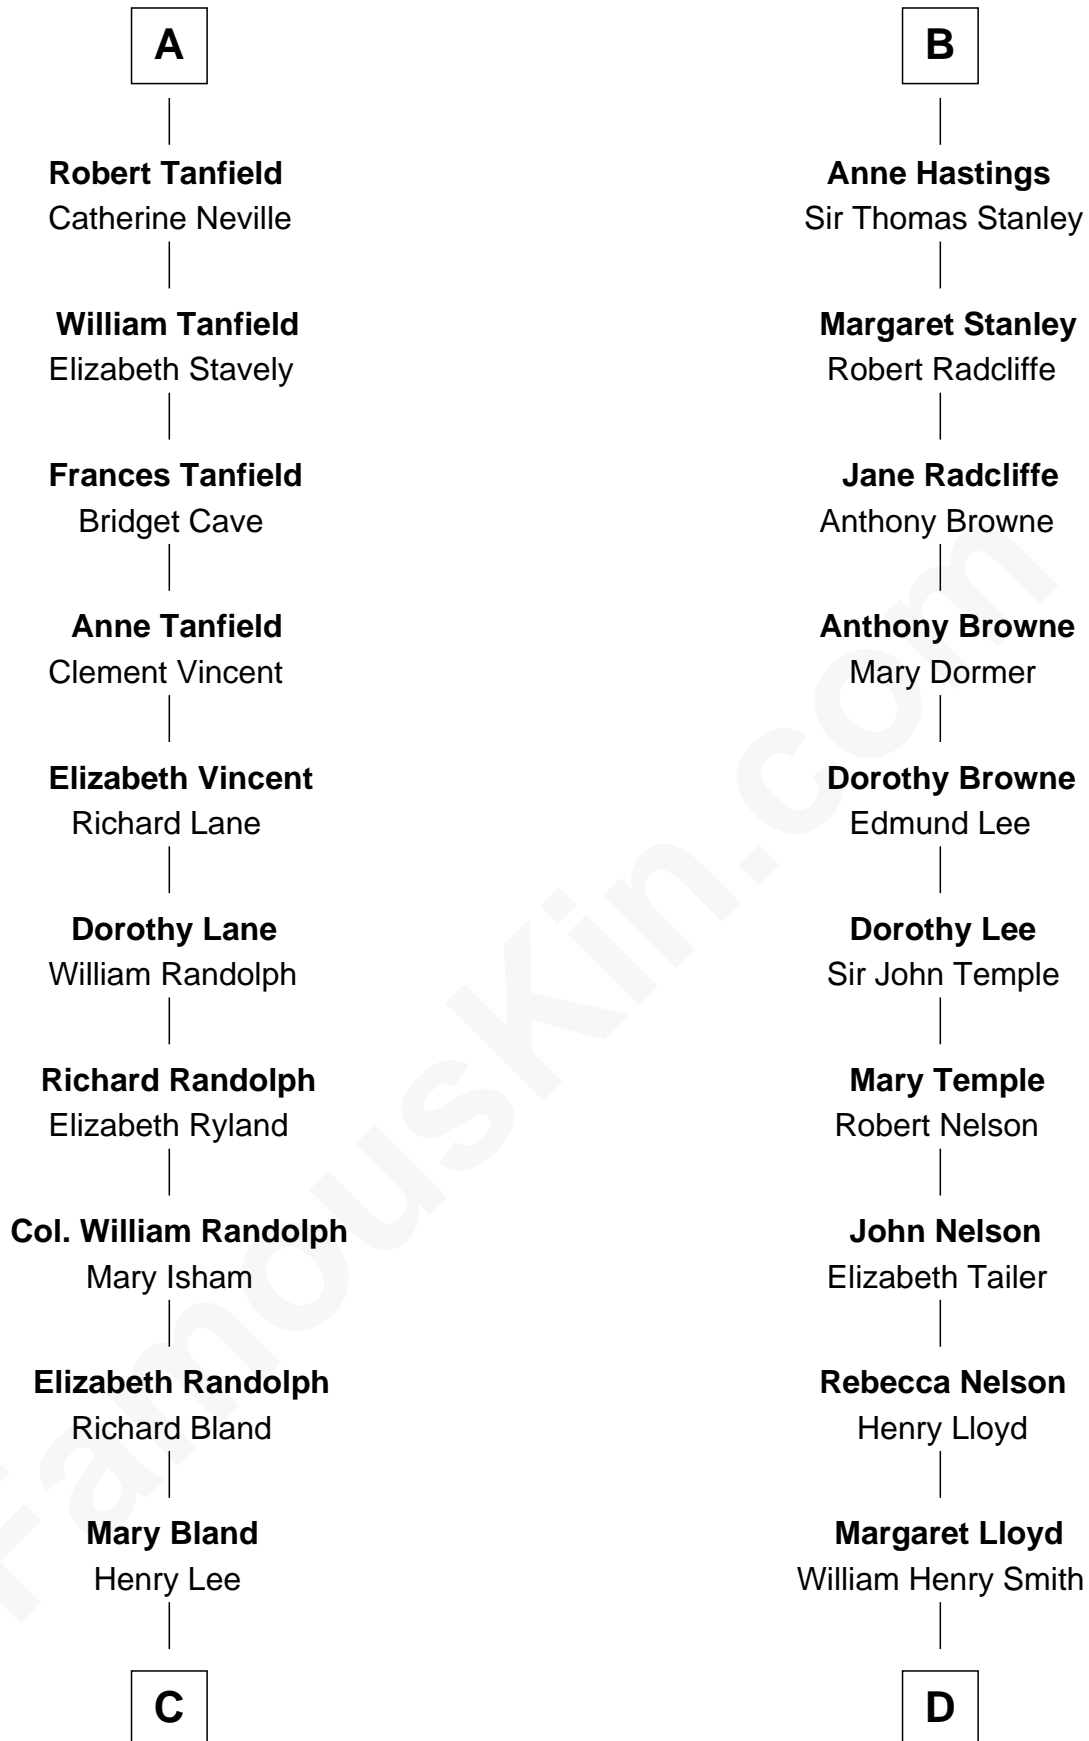

FamousKin.com Relationship Chart of

General Robert E. Lee

Confederate Army - U.S. Civil War

19th cousin 2 times removed of

Franklin D. Roosevelt

32nd U.S. President

Roger de Mortimer

Joan de Geneville

Rebecca Smith

John Aspinwall

John Aspinwall

Susan Howland

Mary Rebecca Aspinwall

Isaac Daniel Roosevelt

James Roosevelt

Sara Delano