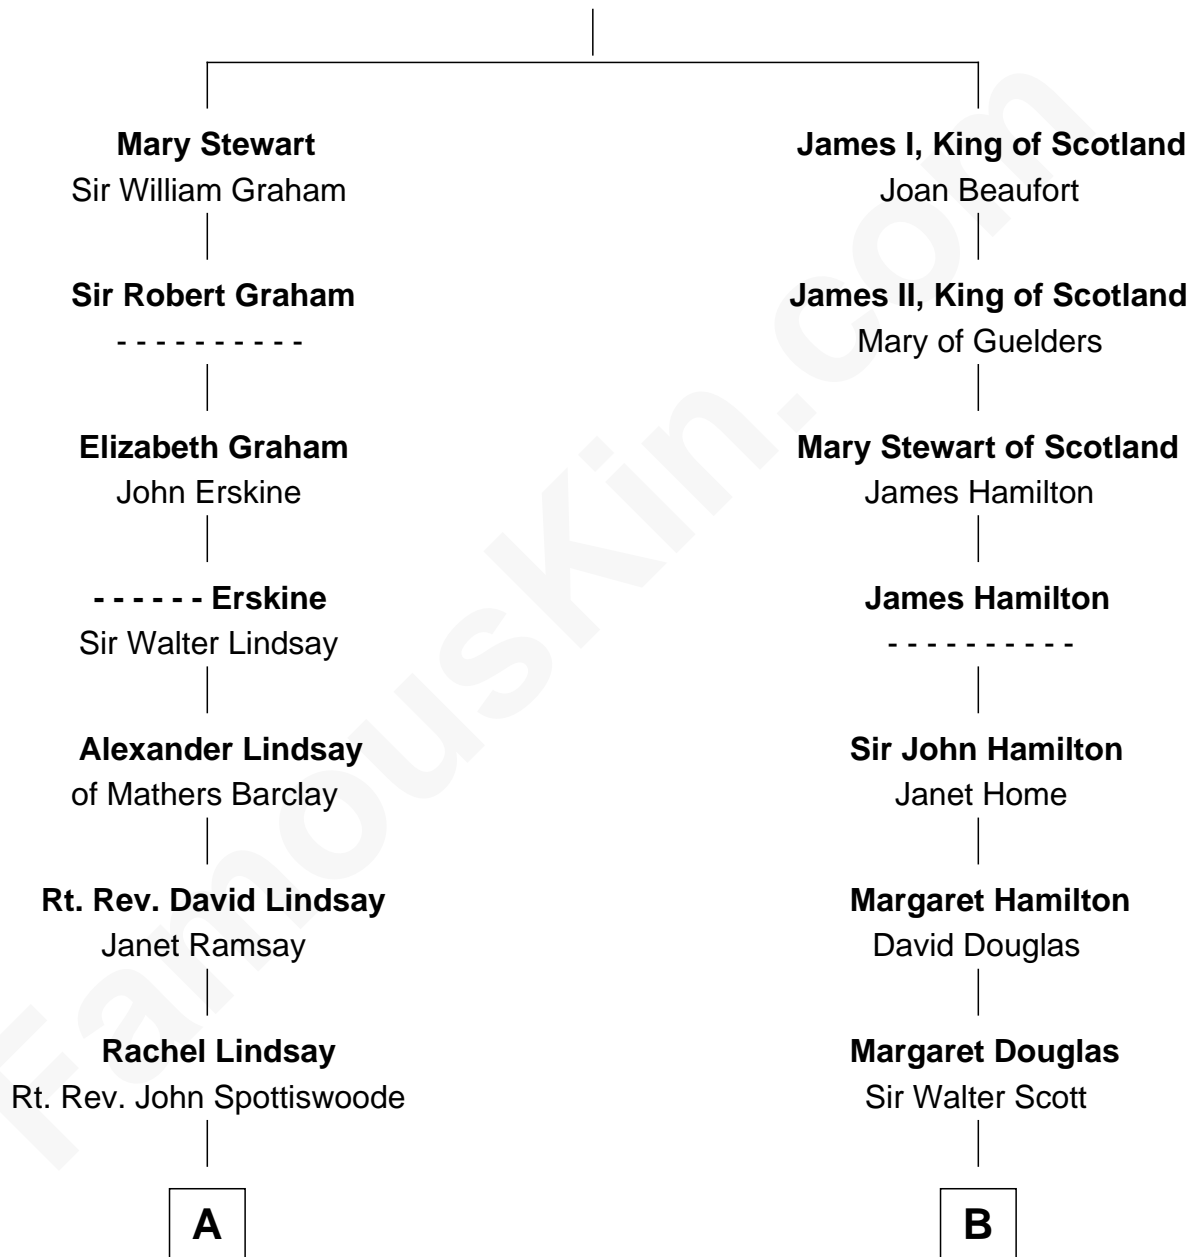

# FamousKin.com Relationship Chart of

**General Robert E. Lee**

*Confederate Army - U.S. Civil War*

13th cousin 5 times removed of

**Franklin D. Roosevelt**

*32nd U.S. President*

**Robert III, King of Scotland**

Anabella Drummond

**C**

|  
**Sara Delano**  
James Roosevelt

|  
**Franklin D. Roosevelt**  
*32nd U.S. President*

FamousKin.com