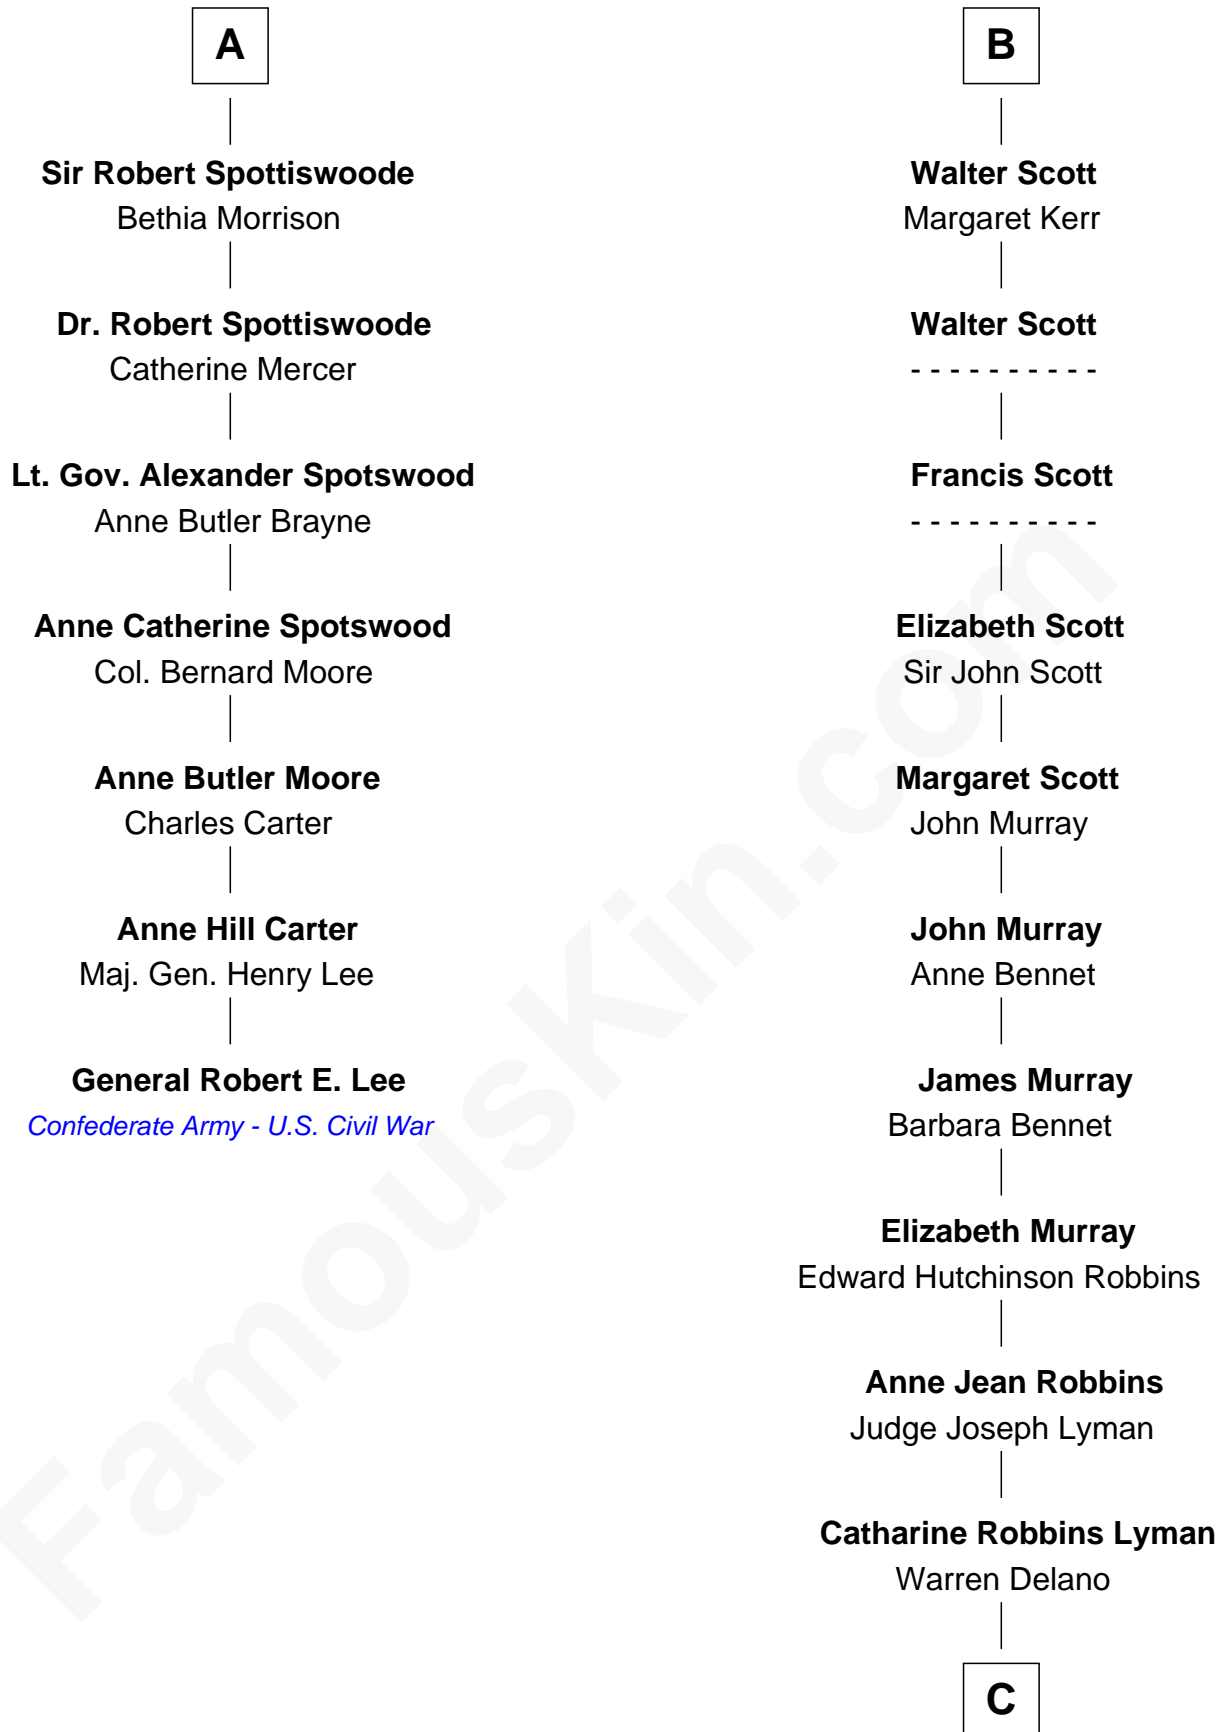

# FamousKin.com Relationship Chart of

**General Robert E. Lee**

*Confederate Army - U.S. Civil War*

13th cousin 5 times removed of

**Franklin D. Roosevelt**

*32nd U.S. President*

**Robert III, King of Scotland**

Anabella Drummond

**C**

|  
**Sara Delano**  
James Roosevelt

|  
**Franklin D. Roosevelt**  
*32nd U.S. President*

FamousKin.com