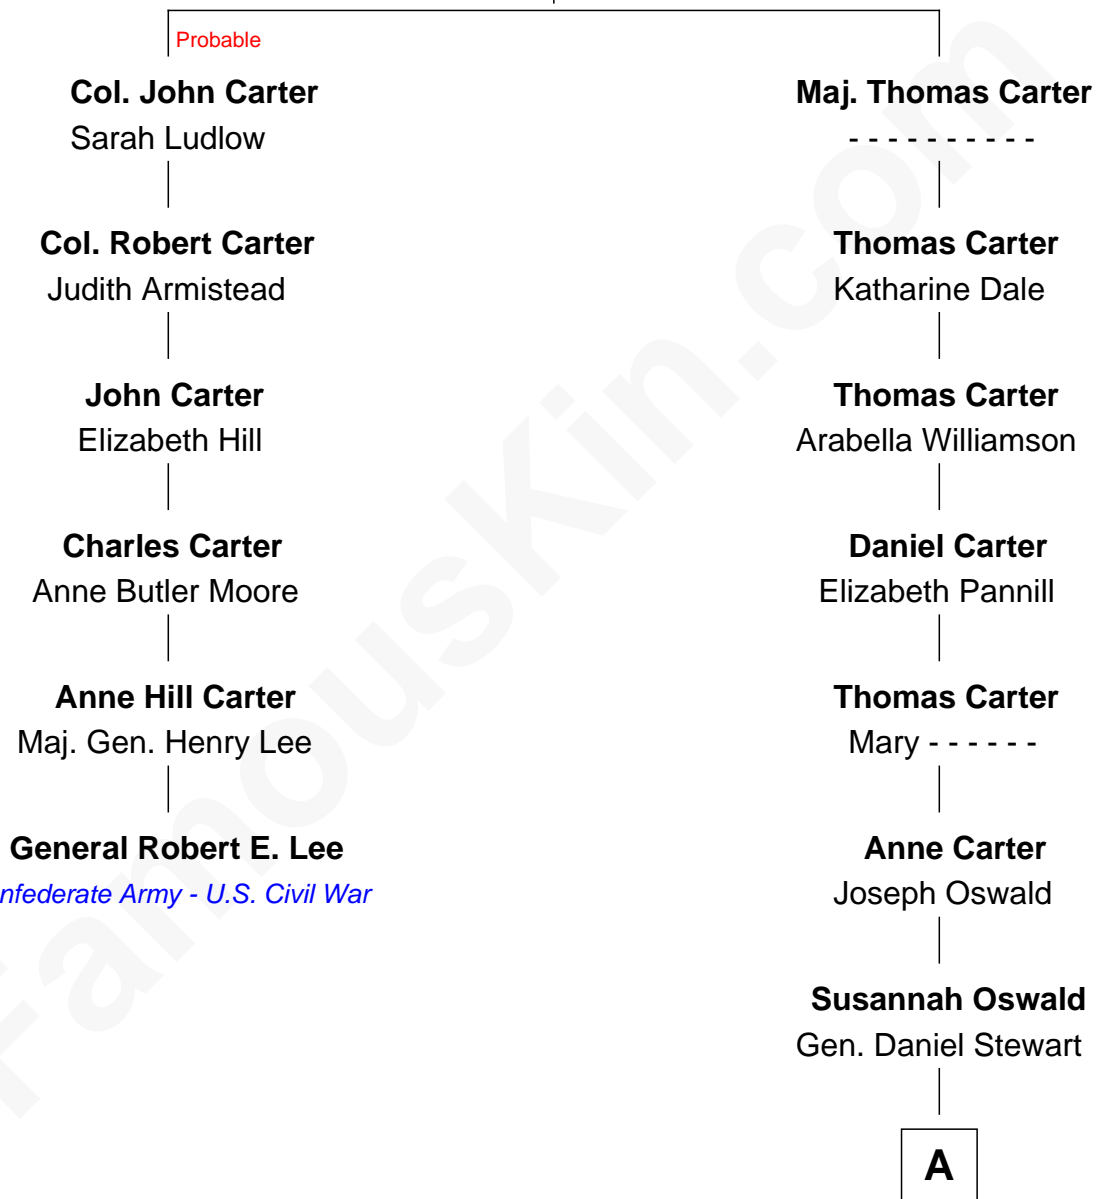

# FamousKin.com Relationship Chart of

**General Robert E. Lee**

*Confederate Army - U.S. Civil War*

5th cousin 5 times removed of

**Eleanor Roosevelt**

*First Lady of President Franklin D. Roosevelt*

**John Carter**  
Bridget Benion

**A**

—  
**Martha Stewart**

James Stephens Bulloch

—  
**Martha Bulloch**

Theodore Roosevelt

—  
**Elliott Roosevelt**

Anna Rebecca Hall

—  
**Eleanor Roosevelt**

*First Lady of Franklin Roosevelt*

FamousKin.com