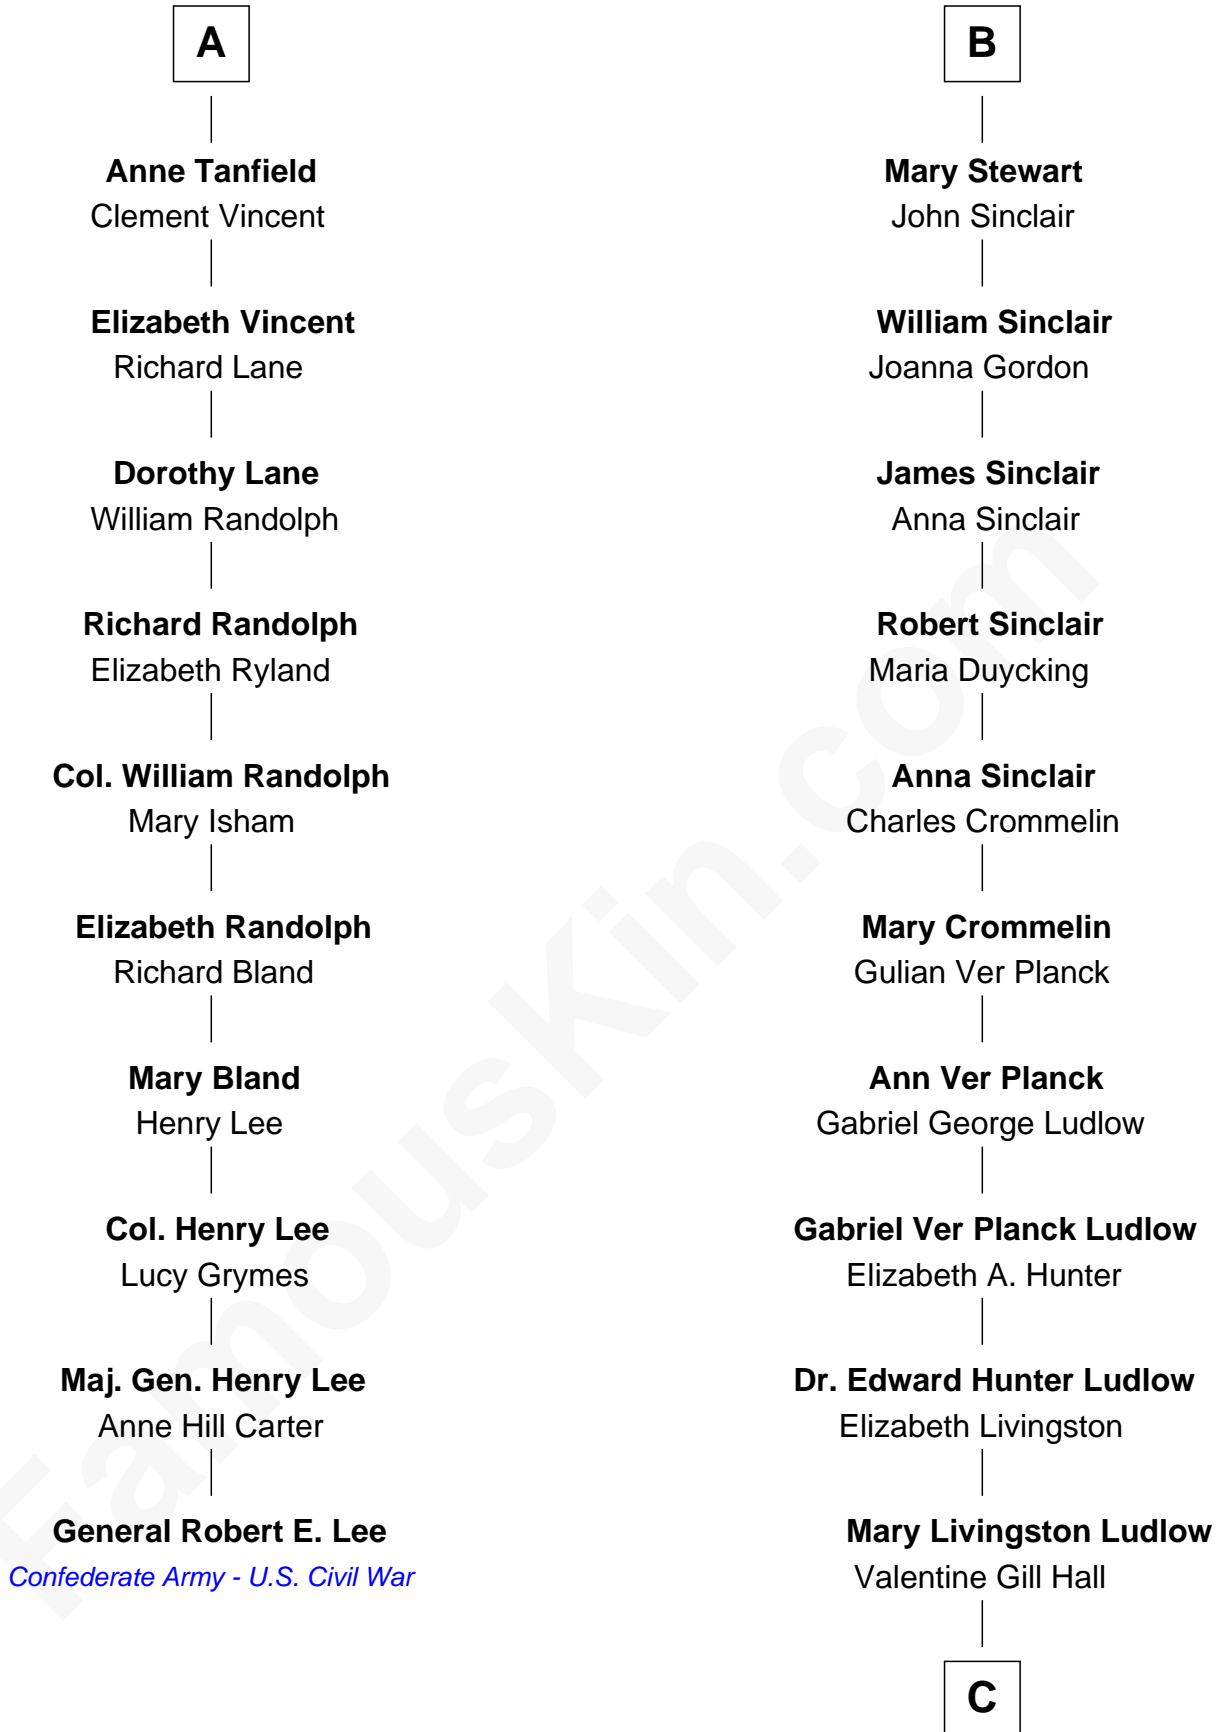

FamousKin.com Relationship Chart of

General Robert E. Lee

Confederate Army - U.S. Civil War

16th cousin 2 times removed of

Eleanor Roosevelt

First Lady of President Franklin D. Roosevelt

C

Anna Rebecca Hall

Elliott Roosevelt

Eleanor Roosevelt

First Lady of Franklin Roosevelt

FamousKin.com