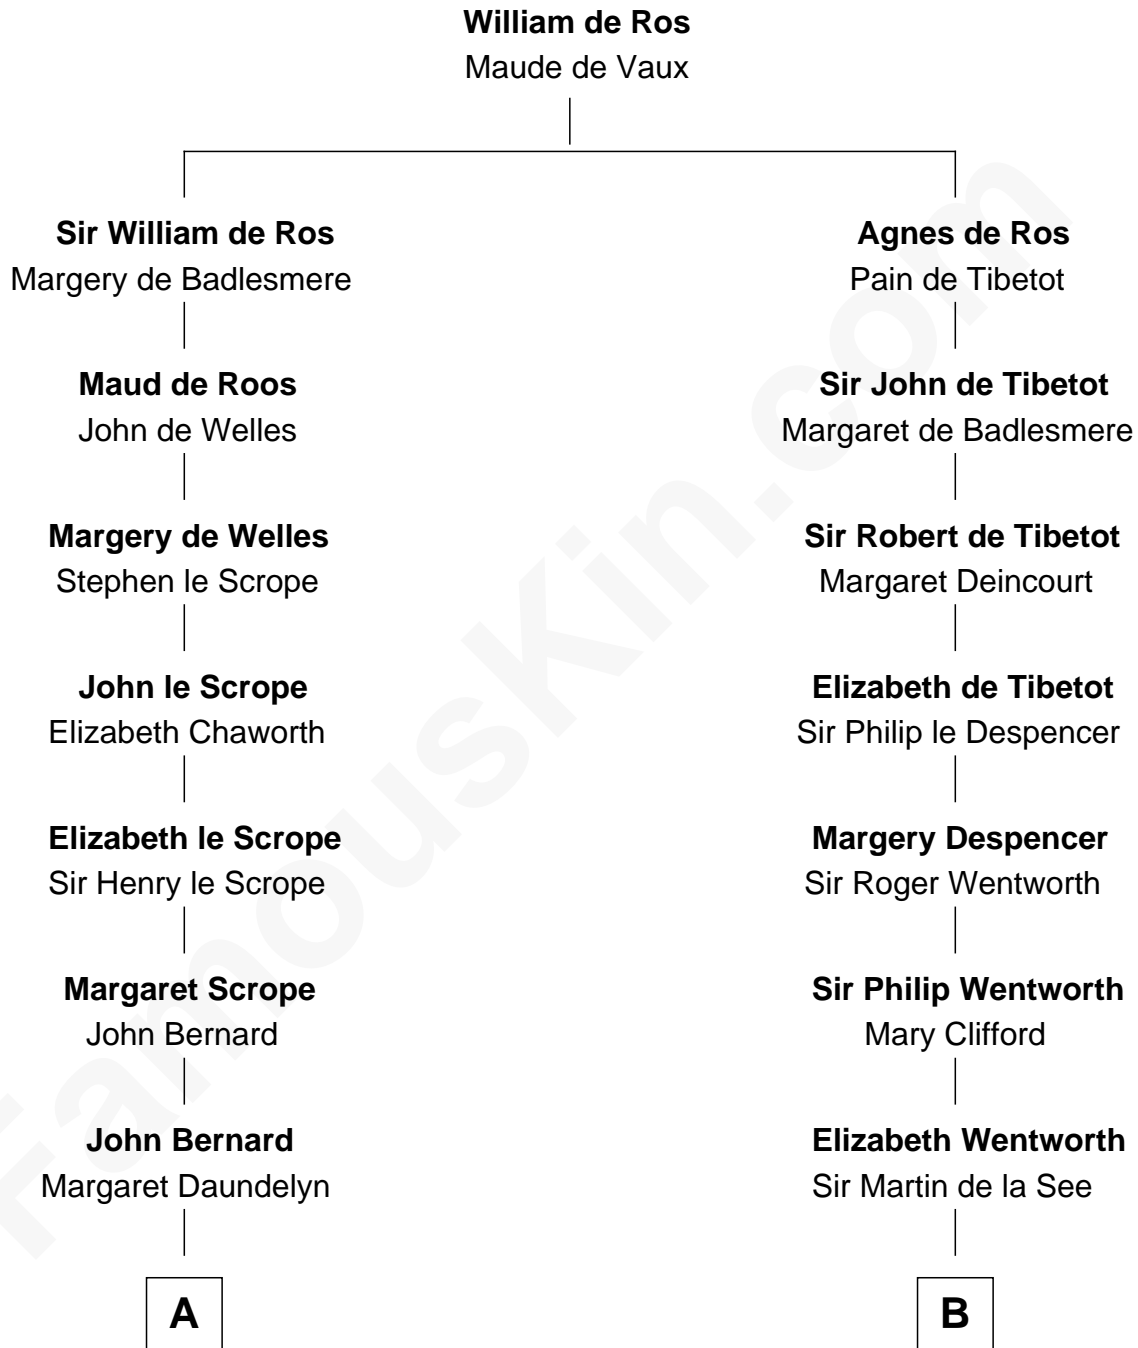

FamousKin.com Relationship Chart of

General Robert E. Lee

Confederate Army - U.S. Civil War

16th cousin 5 times removed of

Alice (Lee) Roosevelt

First Wife of President Theodore Roosevelt

C

Nancy Clarke

Francis Cabot

Mary Ann Cabot

Nathaniel Cabot Lee

John Clarke Lee

Harriet Paine Rose

George Cabot Lee

Caroline Watts Haskell

Alice (Lee) Roosevelt

Wife of President Theodore Roosevelt

FamousKin.com