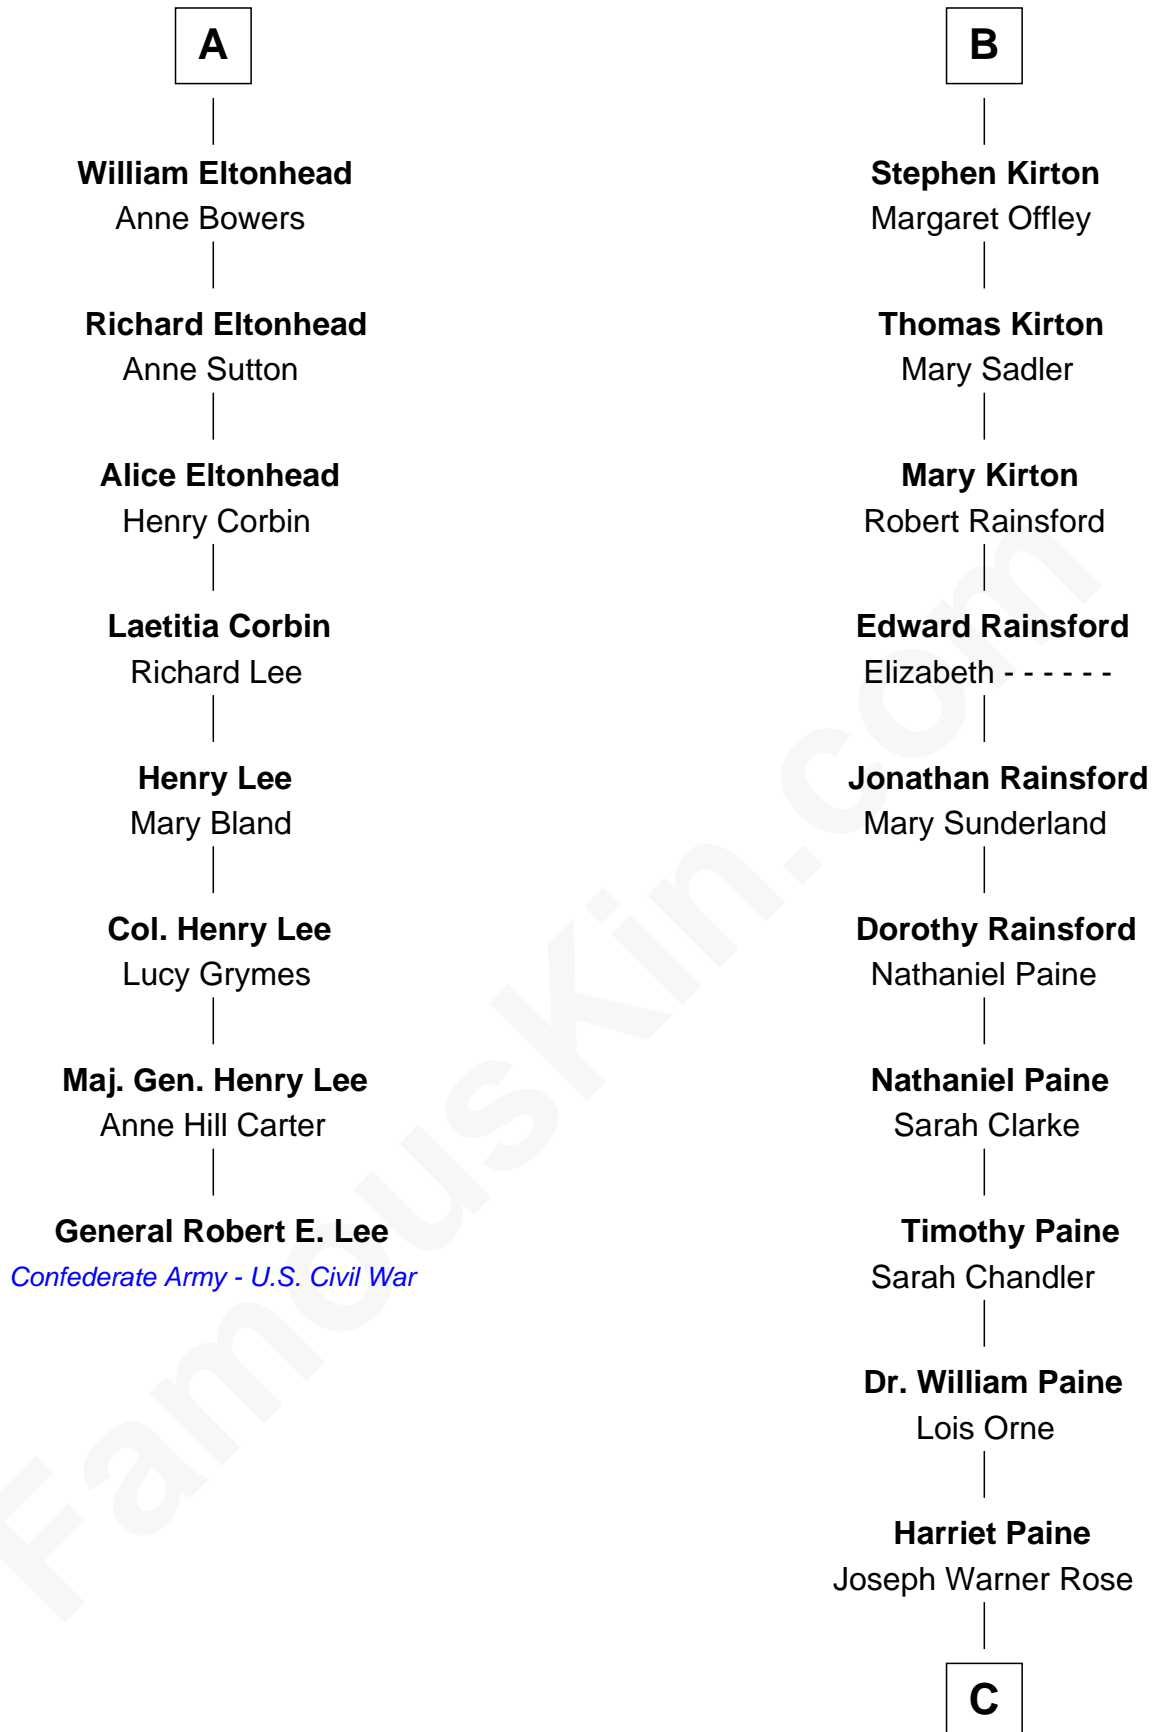

FamousKin.com Relationship Chart of

General Robert E. Lee

Confederate Army - U.S. Civil War

14th cousin 5 times removed of

Alice (Lee) Roosevelt

First Wife of President Theodore Roosevelt

C

Harriet Paine Rose

John Clarke Lee

George Cabot Lee

Caroline Watts Haskell

Alice (Lee) Roosevelt

Wife of President Theodore Roosevelt

FamousKin.com