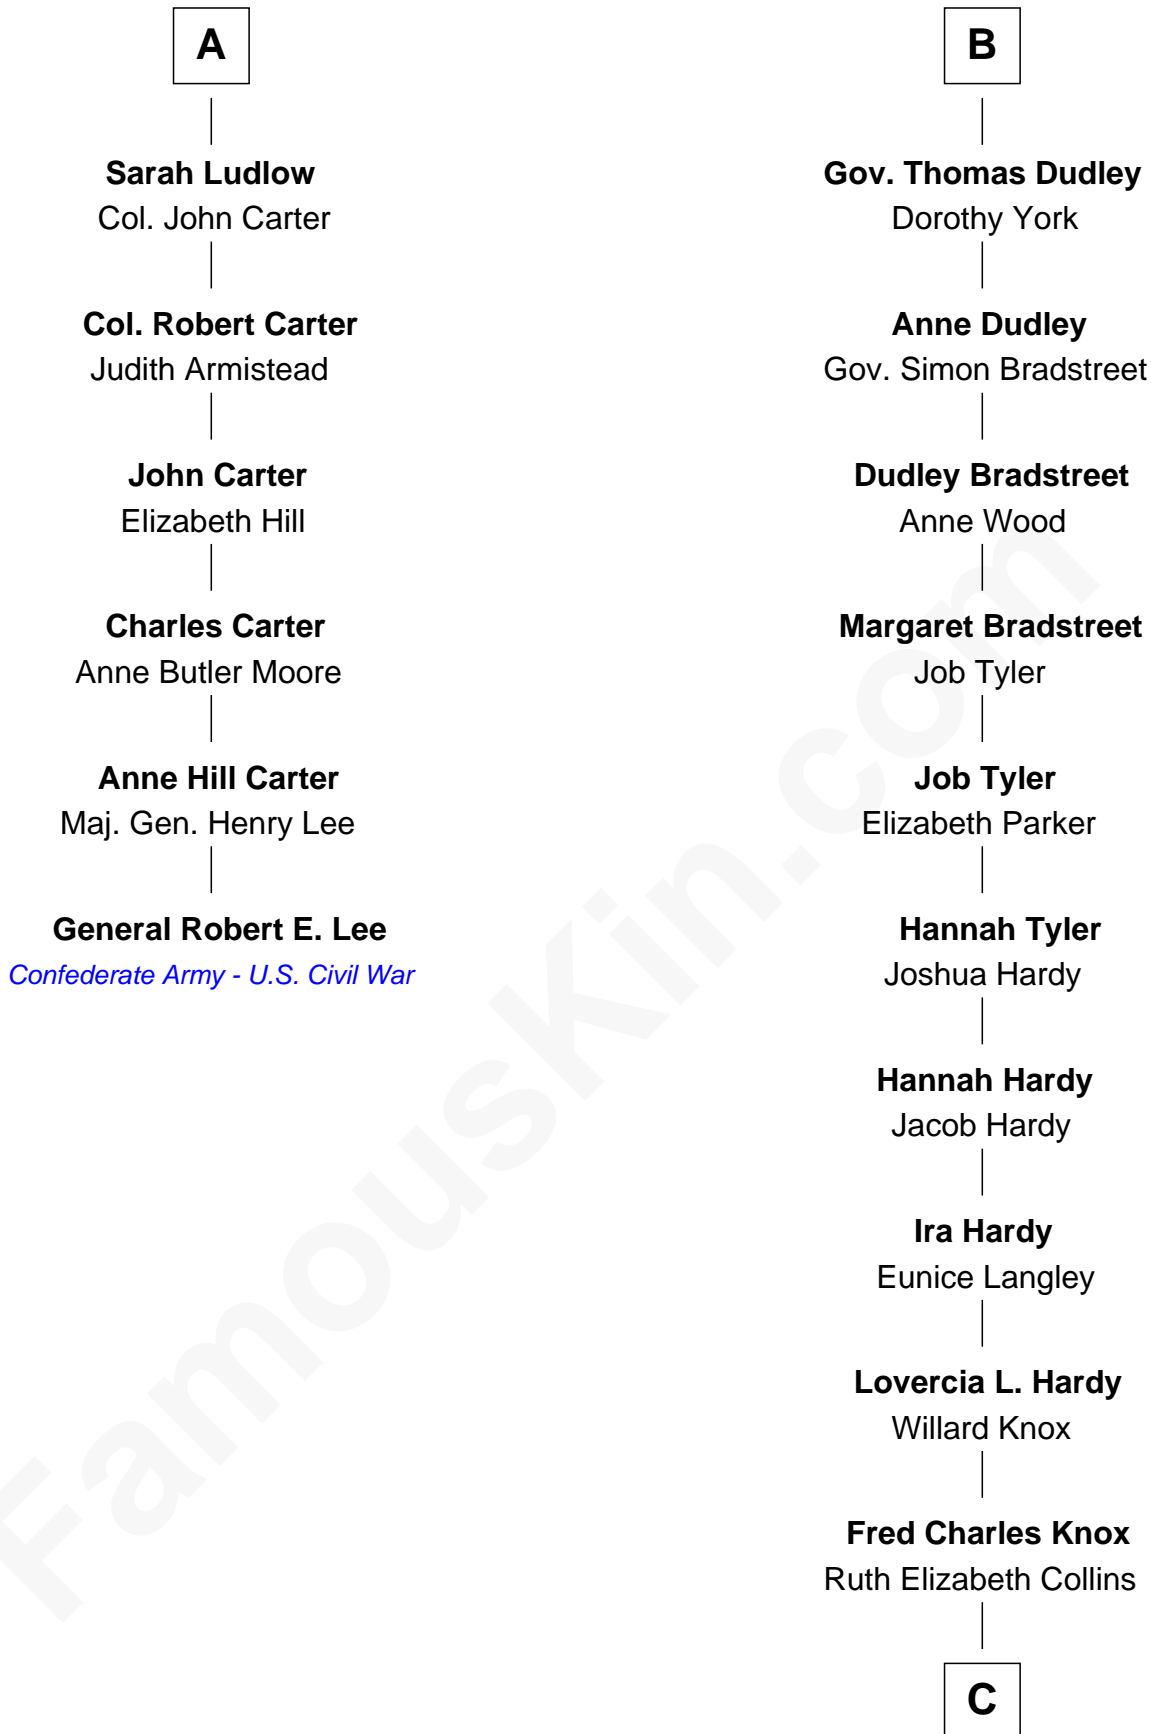

FamousKin.com Relationship Chart of

General Robert E. Lee

Confederate Army - U.S. Civil War

12th cousin 7 times removed of

James Taylor

Singer-Songwriter

Sir Walter Blount

Sancha de Ayala

C

Ella Angelique Knox
Henry Herman Woodard

Gertrude Arline Woodard
Dr. Isaac Montrose Taylor

James Taylor
Singer-Songwriter

FamousKin.com