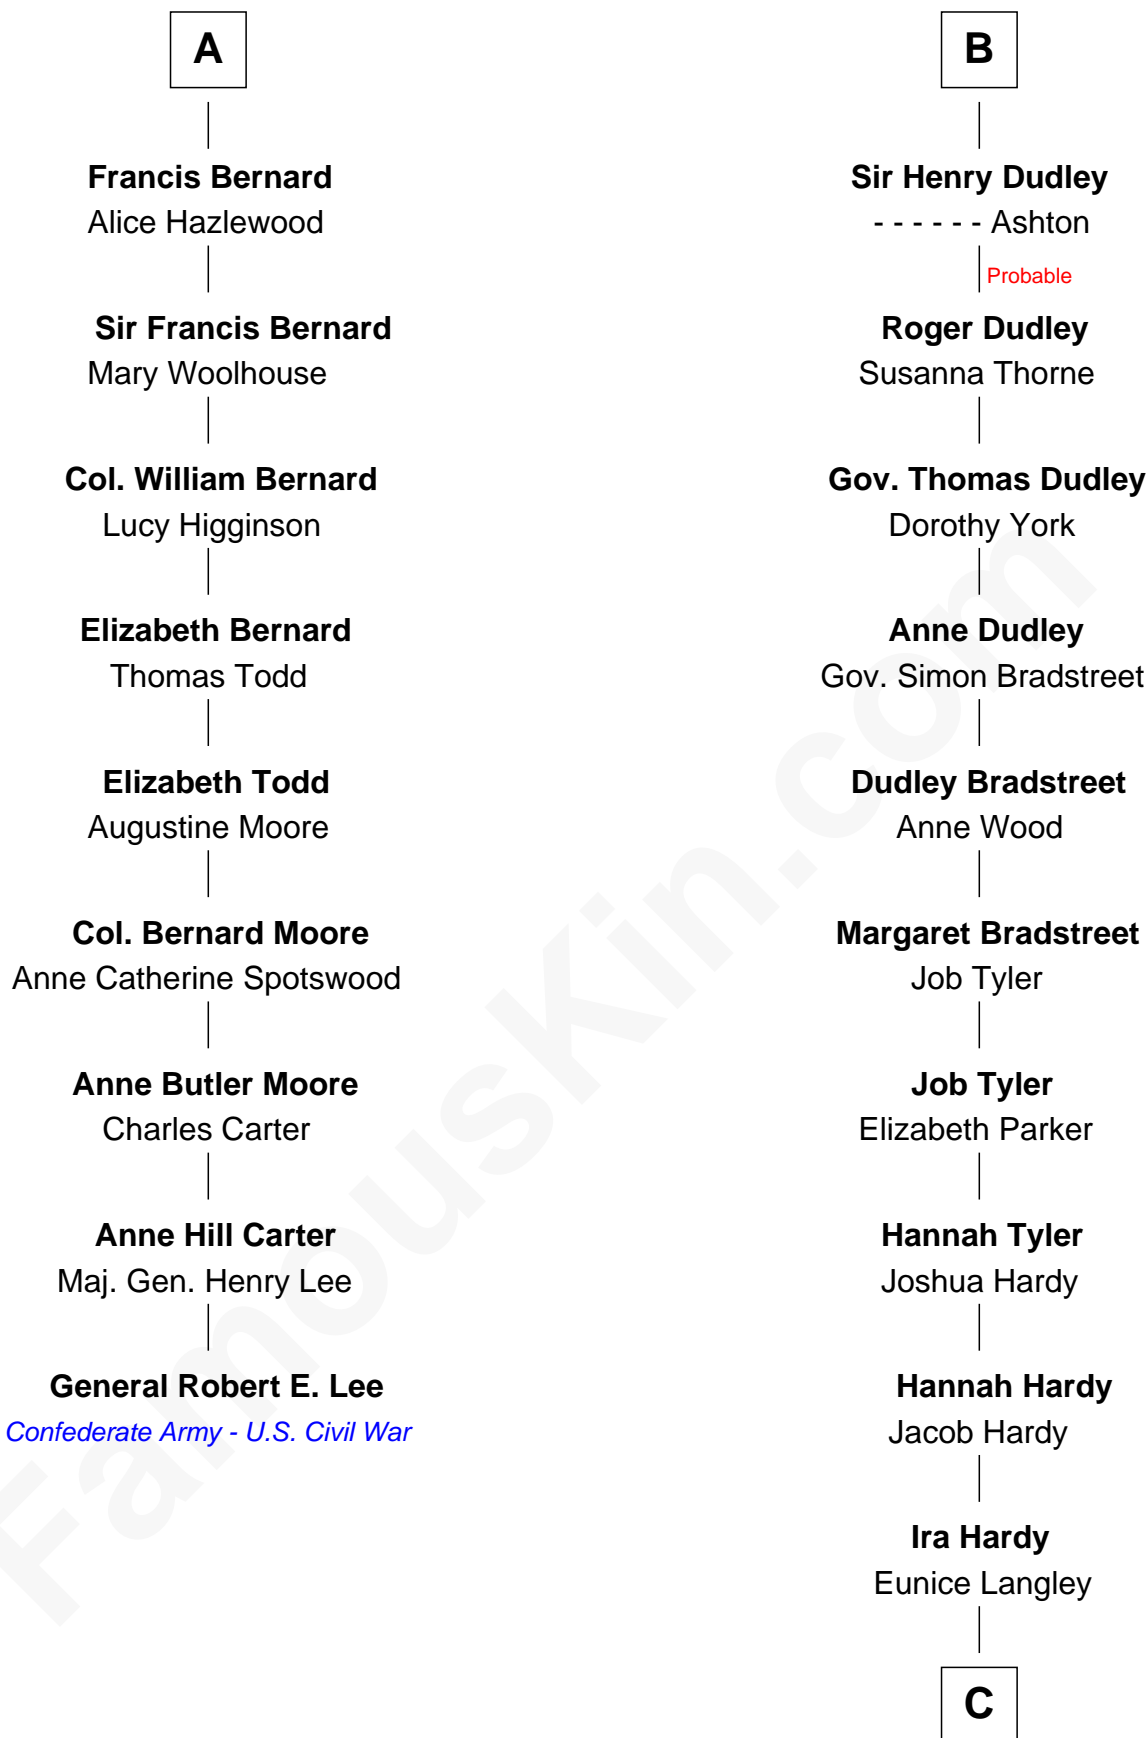

FamousKin.com Relationship Chart of

General Robert E. Lee

Confederate Army - U.S. Civil War

15th cousin 6 times removed of

James Taylor

Singer-Songwriter

Sir William de Ros
Margery de Badlesmere

C

—
Lovercia L. Hardy

Willard Knox
—

Fred Charles Knox

Ruth Elizabeth Collins
—

Ella Angelique Knox

Henry Herman Woodard
—

Gertrude Arline Woodard

Dr. Isaac Montrose Taylor
—

James Taylor

Singer-Songwriter