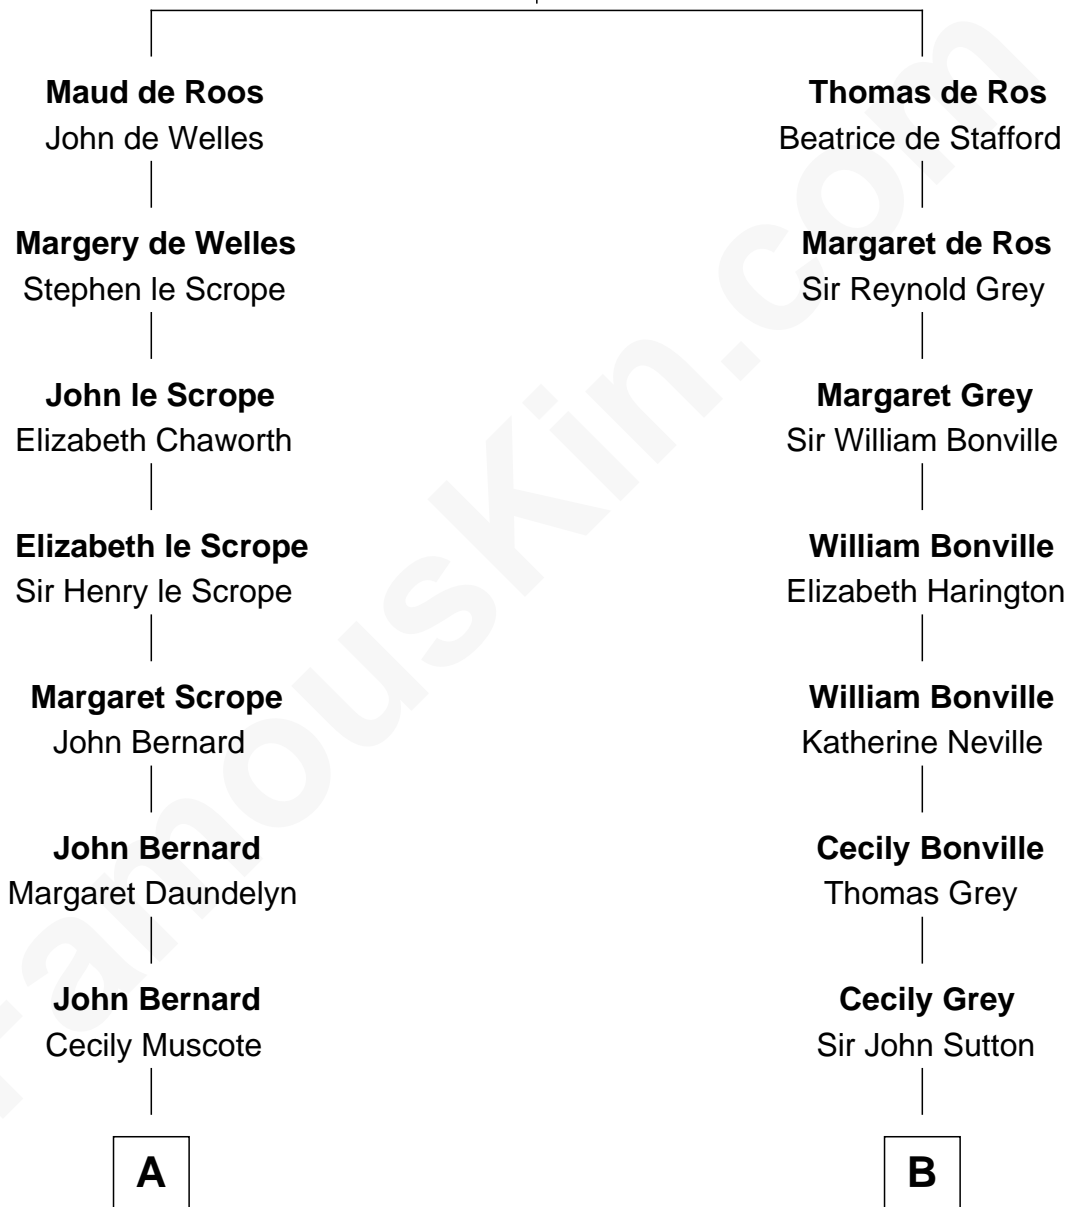

FamousKin.com Relationship Chart of

General Robert E. Lee

Confederate Army - U.S. Civil War

15th cousin 6 times removed of

James Taylor

Singer-Songwriter

Sir William de Ros
Margery de Badlesmere

C

—
Lovercia L. Hardy

Willard Knox
—

Fred Charles Knox

Ruth Elizabeth Collins
—

Ella Angelique Knox

Henry Herman Woodard
—

Gertrude Arline Woodard

Dr. Isaac Montrose Taylor
—

James Taylor

Singer-Songwriter