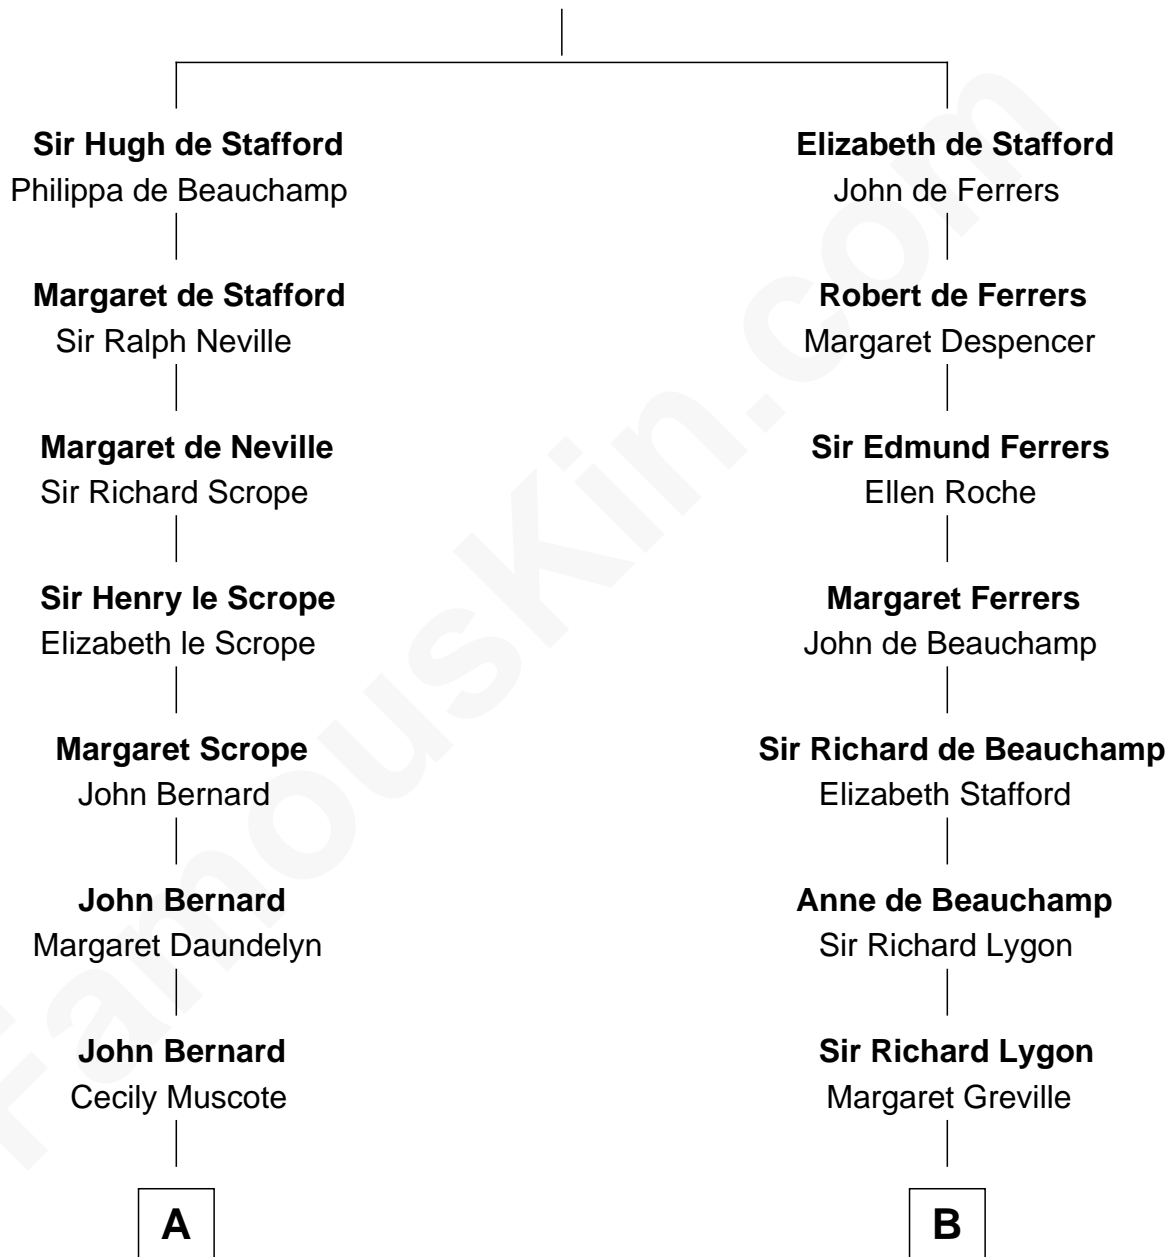

# FamousKin.com Relationship Chart of

**General Robert E. Lee**

*Confederate Army - U.S. Civil War*

15th cousin 6 times removed of

**James Taylor**

*Singer-Songwriter*

**Margaret de Audley**

Ralph de Stafford

**C**

**Eliza Ann Buffum**  
Granville Hall Leonard

**Emily Roxanna Leonard**  
Stanford Lyman Haynes

**Theodosia Haynes**  
Alexander Taylor

**Dr. Isaac Montrose Taylor**  
Gertrude Arline Woodard

**James Taylor**  
*Singer-Songwriter*

FamousKin.com