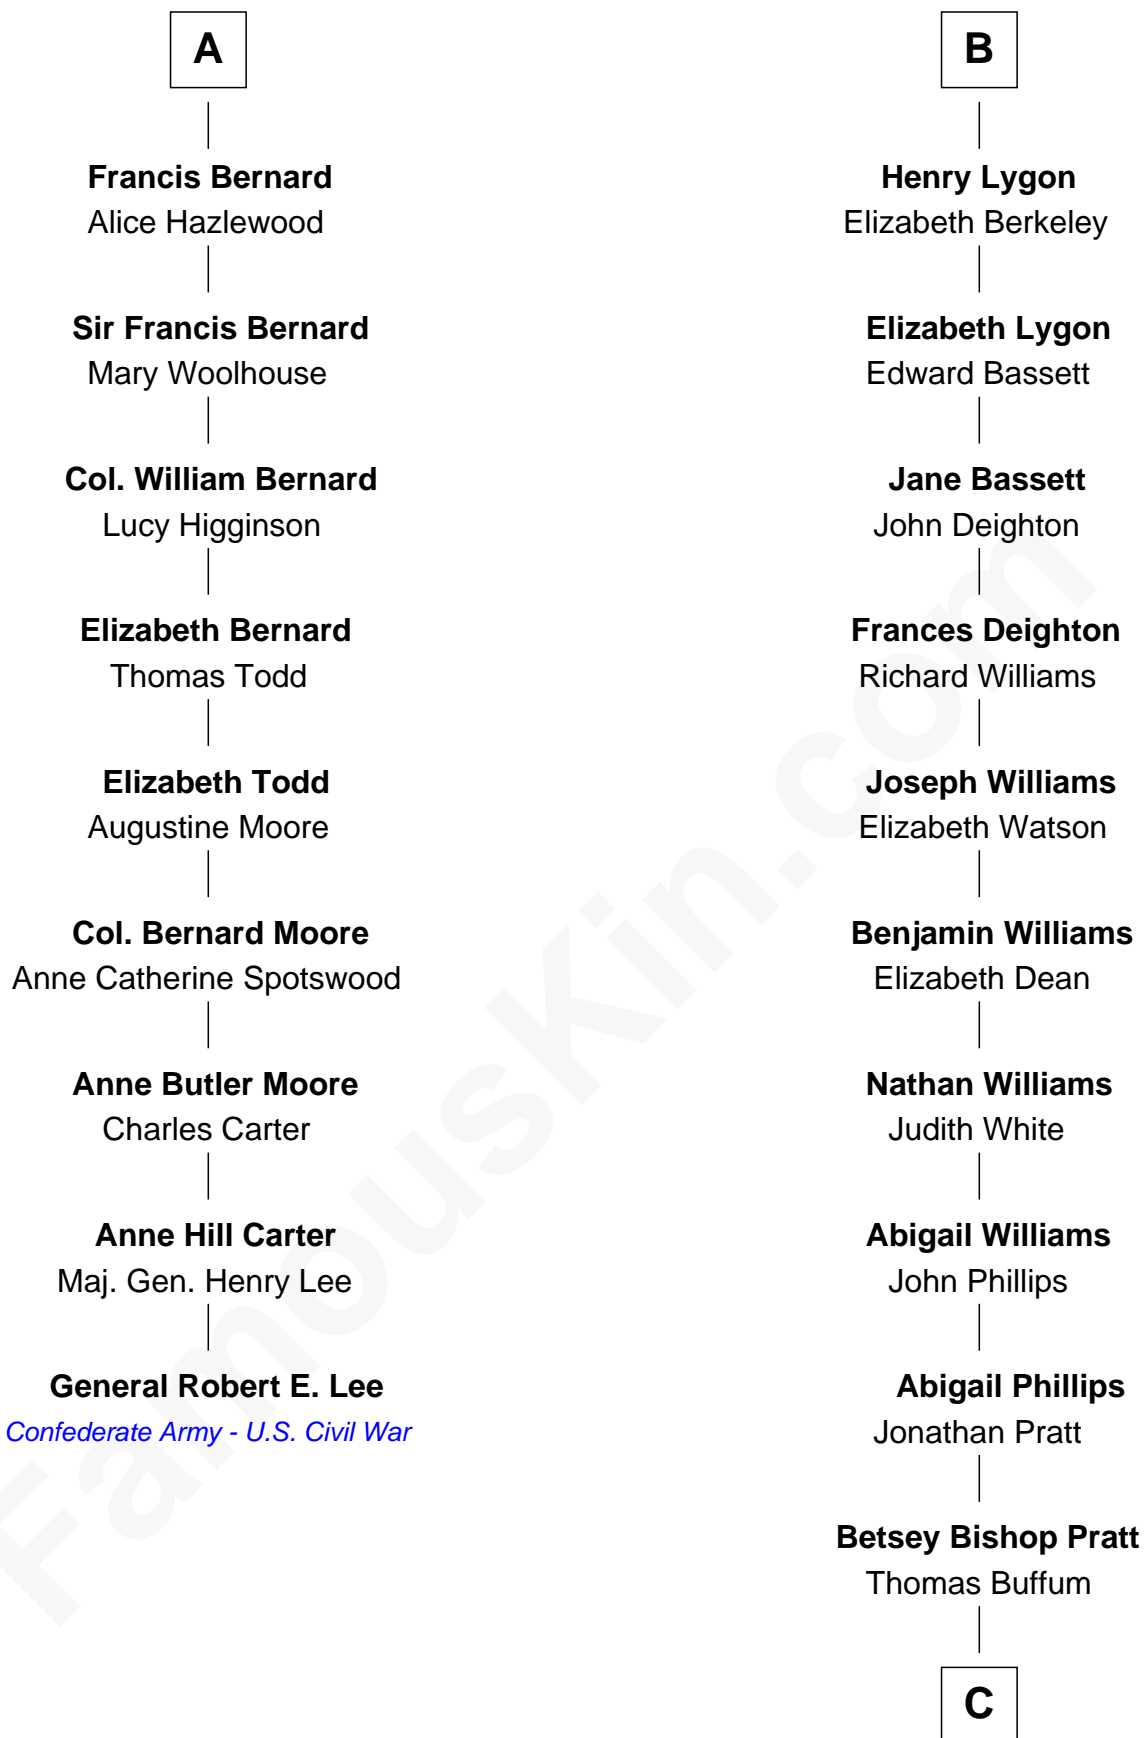

# FamousKin.com Relationship Chart of

**General Robert E. Lee**

*Confederate Army - U.S. Civil War*

15th cousin 6 times removed of

**James Taylor**

*Singer-Songwriter*

**Margaret de Audley**

Ralph de Stafford

**C**

**Eliza Ann Buffum**  
Granville Hall Leonard

**Emily Roxanna Leonard**  
Stanford Lyman Haynes

**Theodosia Haynes**  
Alexander Taylor

**Dr. Isaac Montrose Taylor**  
Gertrude Arline Woodard

**James Taylor**  
*Singer-Songwriter*