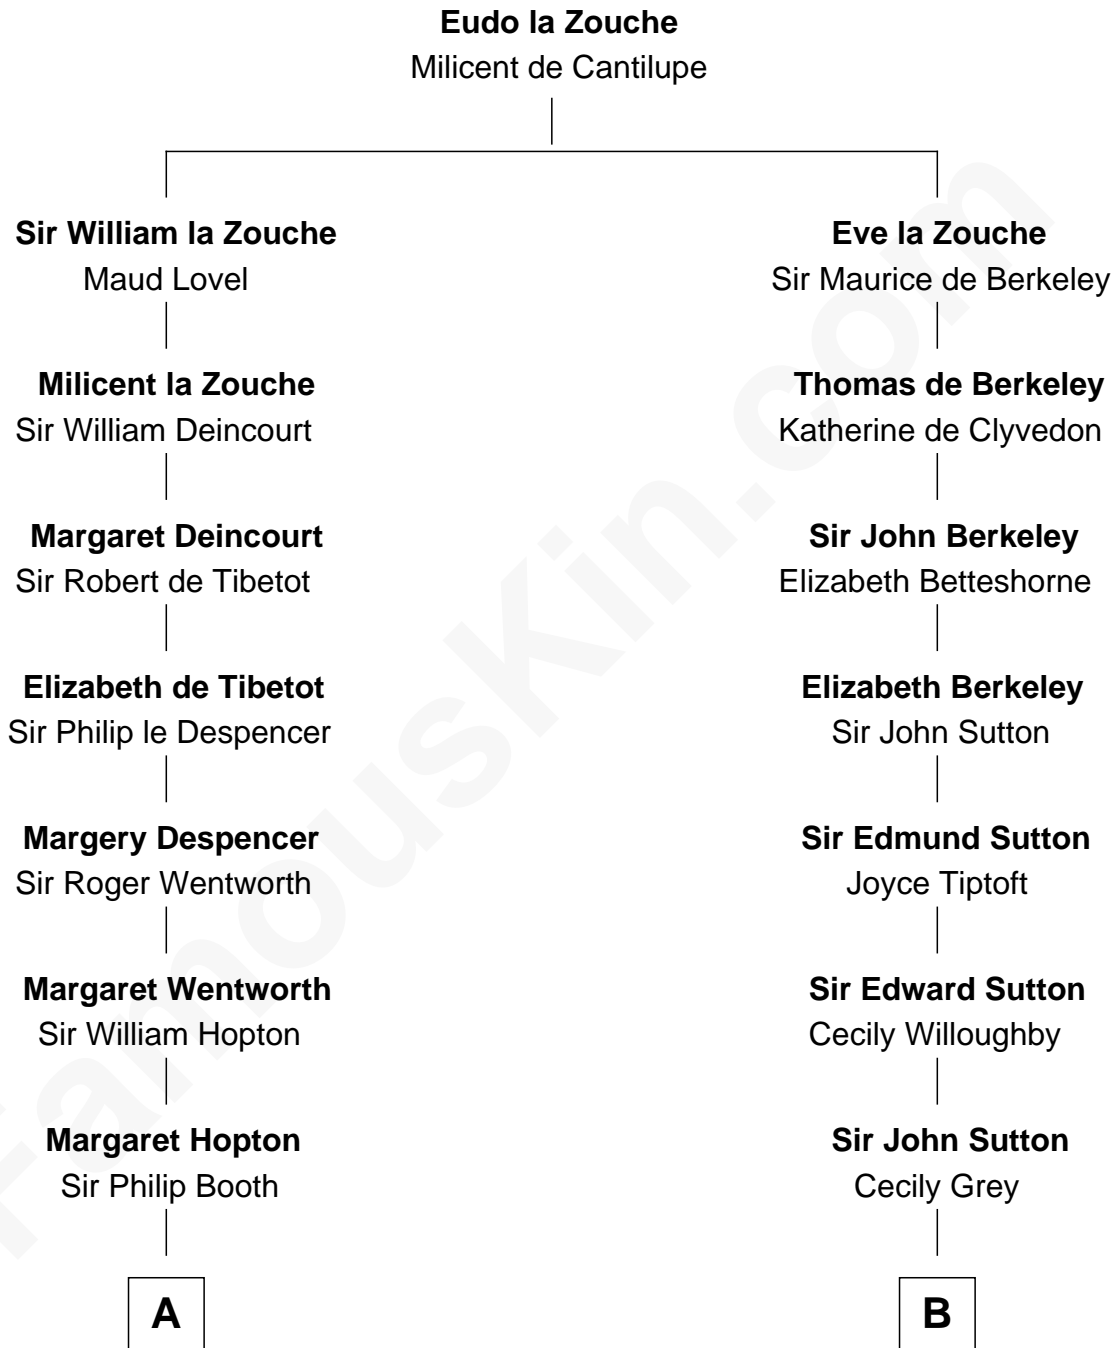

# FamousKin.com Relationship Chart of

**General Robert E. Lee**

*Confederate Army - U.S. Civil War*

18th cousin 3 times removed of

**James Taylor**

*Singer-Songwriter*

**C**

**Maj. Gen. Henry Lee**

Anne Hill Carter

**General Robert E. Lee**

*Confederate Army - U.S. Civil War*

**D**

**Lovercia L. Hardy**

Willard Knox

**Fred Charles Knox**

Ruth Elizabeth Collins

**Ella Angelique Knox**

Henry Herman Woodard

**Gertrude Arline Woodard**

Dr. Isaac Montrose Taylor

**James Taylor**

*Singer-Songwriter*

FamousKin.com