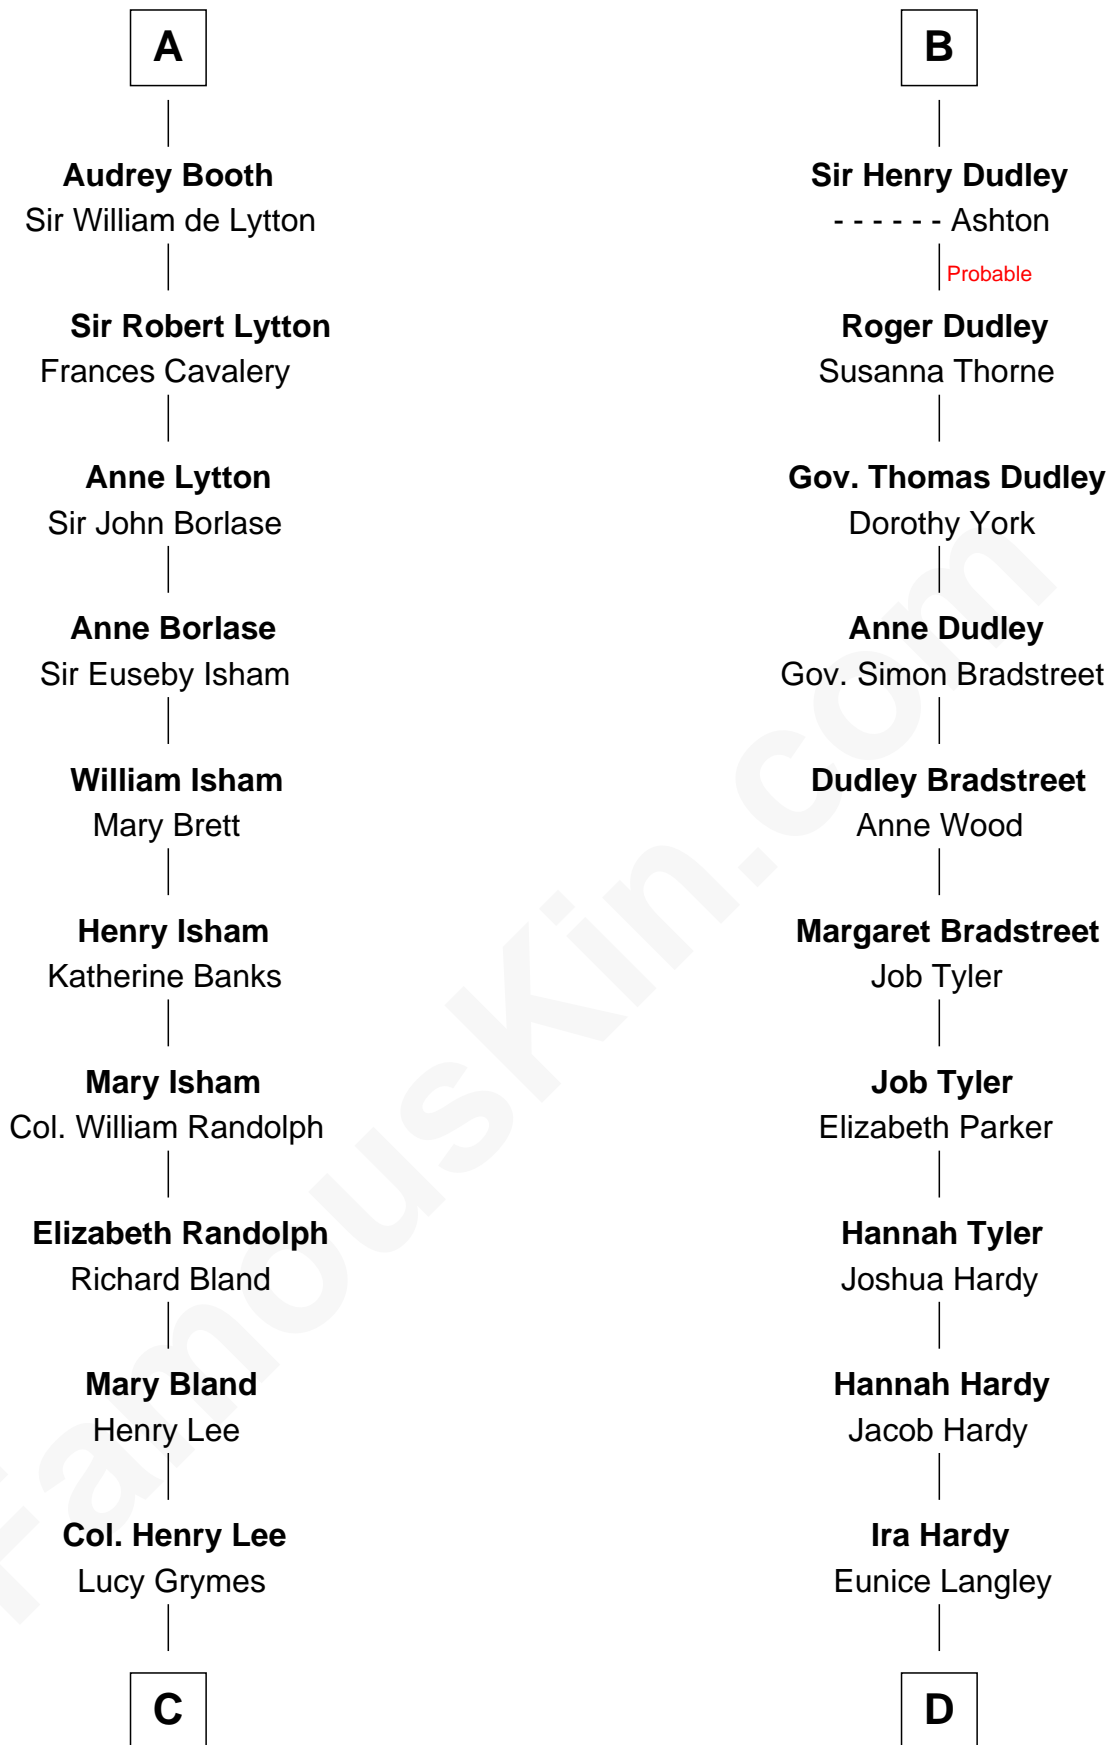

# FamousKin.com Relationship Chart of

**General Robert E. Lee**

*Confederate Army - U.S. Civil War*

18th cousin 3 times removed of

**James Taylor**

*Singer-Songwriter*

**C**

**Maj. Gen. Henry Lee**

Anne Hill Carter

**General Robert E. Lee**

*Confederate Army - U.S. Civil War*

**D**

**Lovercia L. Hardy**

Willard Knox

**Fred Charles Knox**

Ruth Elizabeth Collins

**Ella Angelique Knox**

Henry Herman Woodard

**Gertrude Arline Woodard**

Dr. Isaac Montrose Taylor

**James Taylor**

*Singer-Songwriter*

FamousKin.com