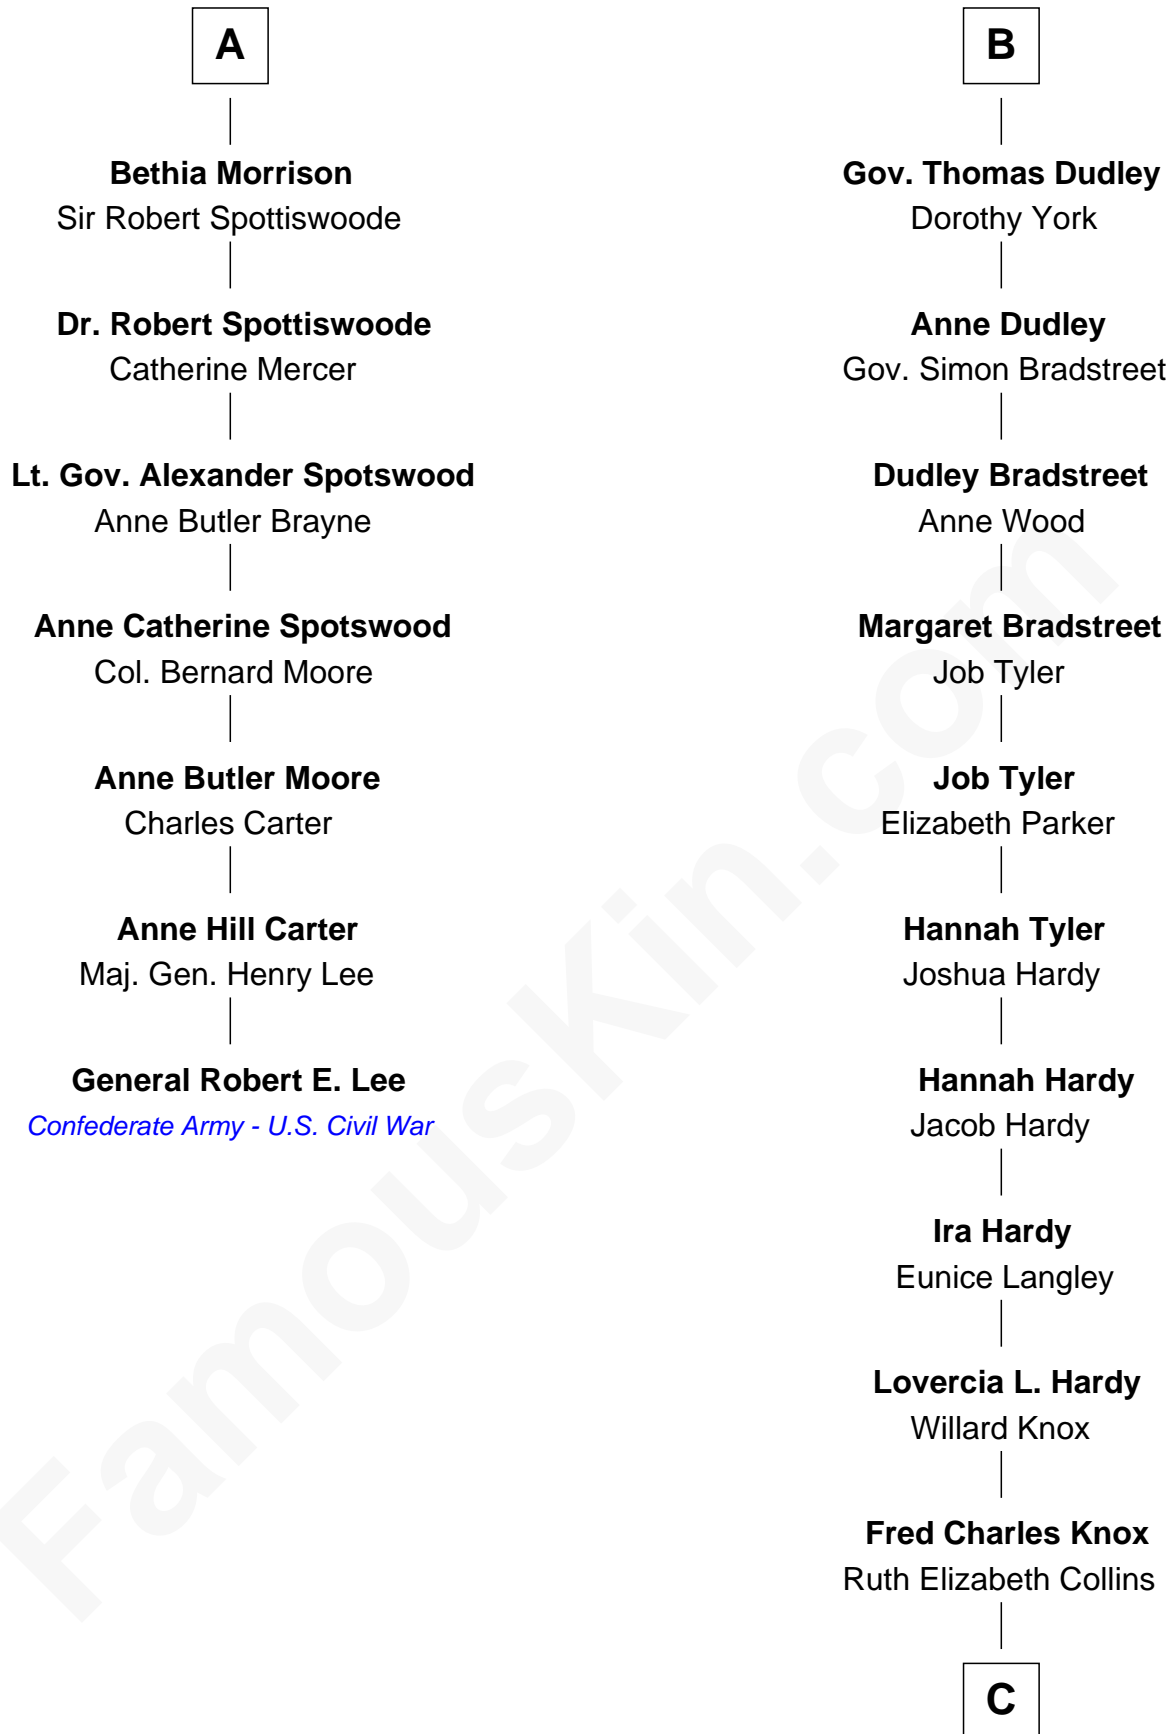

FamousKin.com Relationship Chart of

General Robert E. Lee

Confederate Army - U.S. Civil War

13th cousin 6 times removed of

James Taylor

Singer-Songwriter

Sir Thomas de Holand

Alice Fitzalan

Edward Cherleton

Joyce Cherleton

Sir John Tiptoft

Joyce Tiptoft

Sir Edmund Sutton

Sir Edward Sutton

Cecily Willoughby

Sir John Sutton

Cecily Grey

Sir Henry Dudley

----- Ashton

Probable

Roger Dudley

Susanna Thorne

B

C

Ella Angelique Knox
Henry Herman Woodard

Gertrude Arline Woodard
Dr. Isaac Montrose Taylor

James Taylor
Singer-Songwriter

FamousKin.com