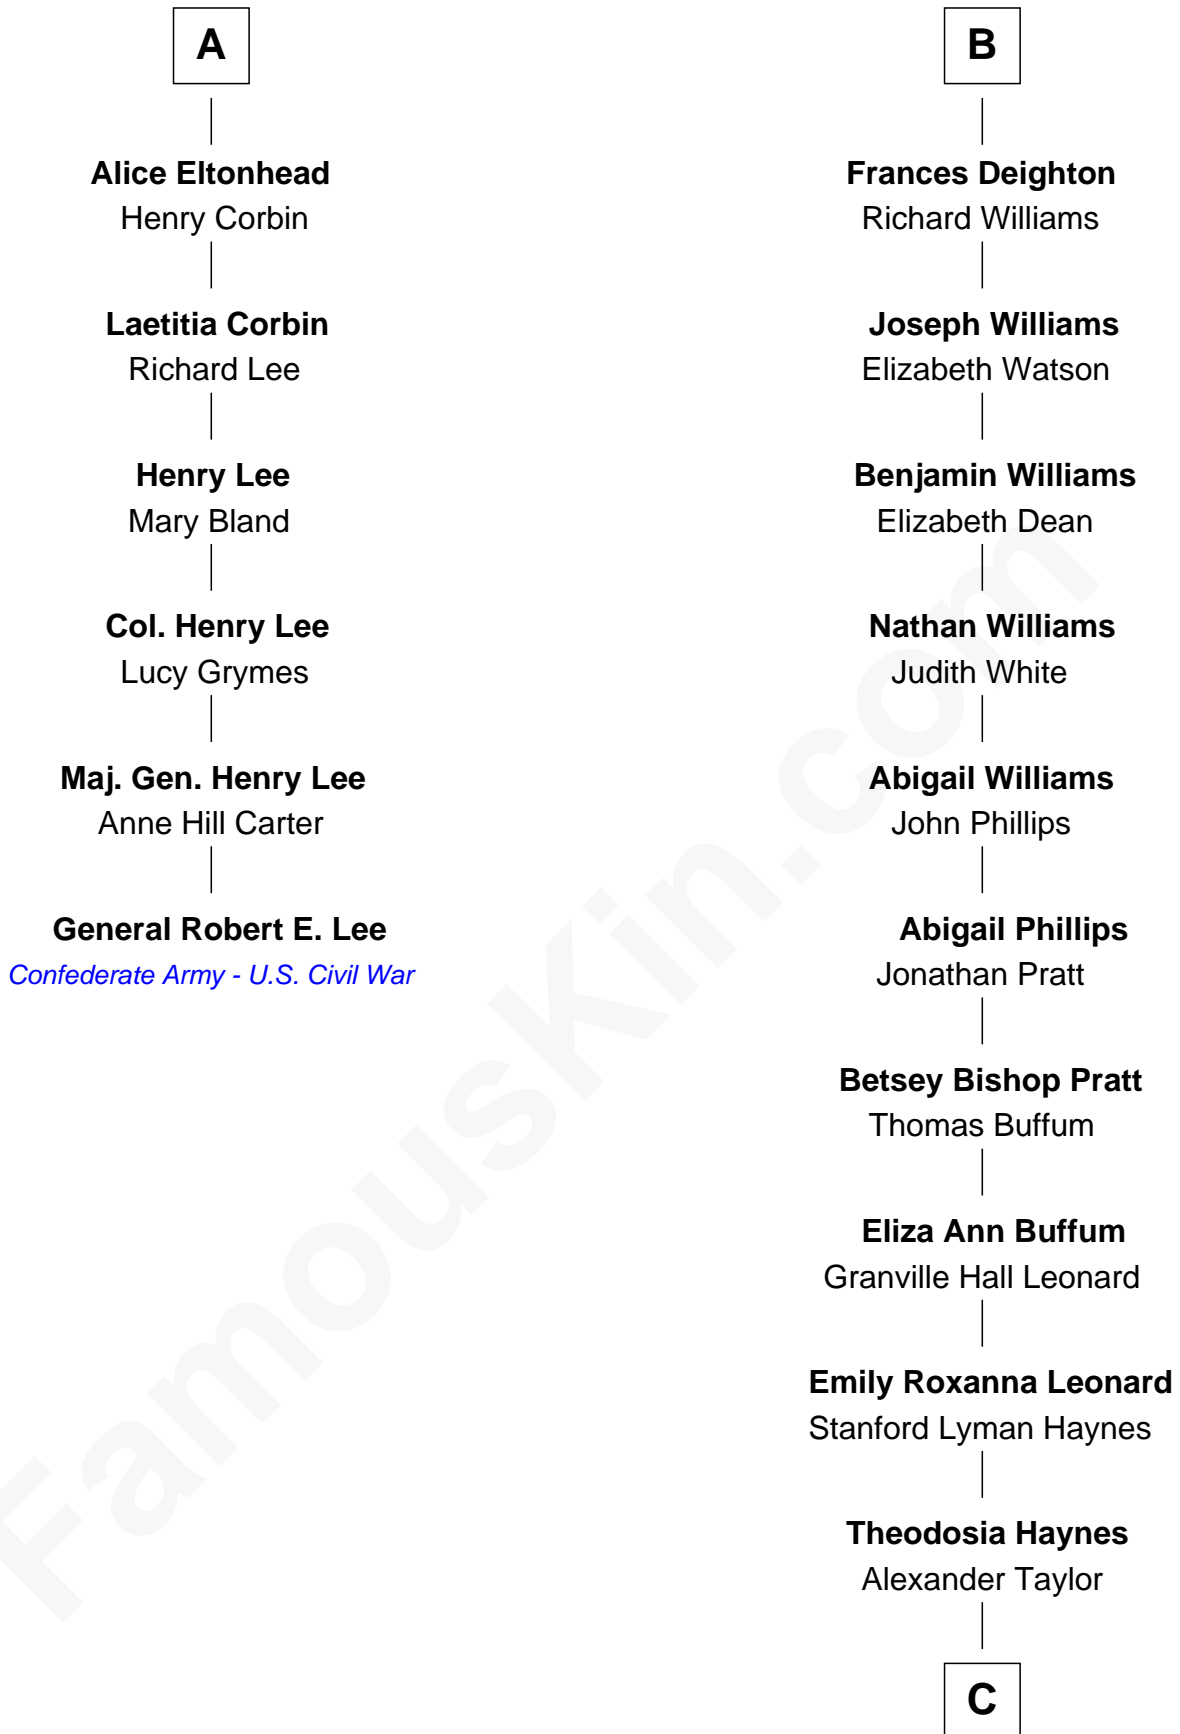

FamousKin.com Relationship Chart of

General Robert E. Lee

Confederate Army - U.S. Civil War

12th cousin 6 times removed of

James Taylor
Singer-Songwriter

Elizabeth Fitzalan

with husband
Sir Robert Goushill

with husband
Sir Thomas Mowbray

Joan Goushill
Sir Thomas Stanley

Isabel Mowbray
Sir James Berkeley

Katherine Stanley
Sir John Savage

Maurice Berkeley
Isabel Mead

Dulcia Savage
Sir Henry Bold

Anne Berkeley
Sir William Dennis

Maud Bold
Thomas Gerard

Isabel Dennis
Sir John Berkeley

Jennet Gerard
Richard Eltonhead

Elizabeth Berkeley
Henry Lygon

William Eltonhead
Anne Bowers

Elizabeth Lygon
Edward Bassett

Richard Eltonhead
Anne Sutton

Jane Bassett
John Deighton

A

B

C

Dr. Isaac Montrose Taylor

Gertrude Arline Woodard

James Taylor

Singer-Songwriter

FamousKin.com