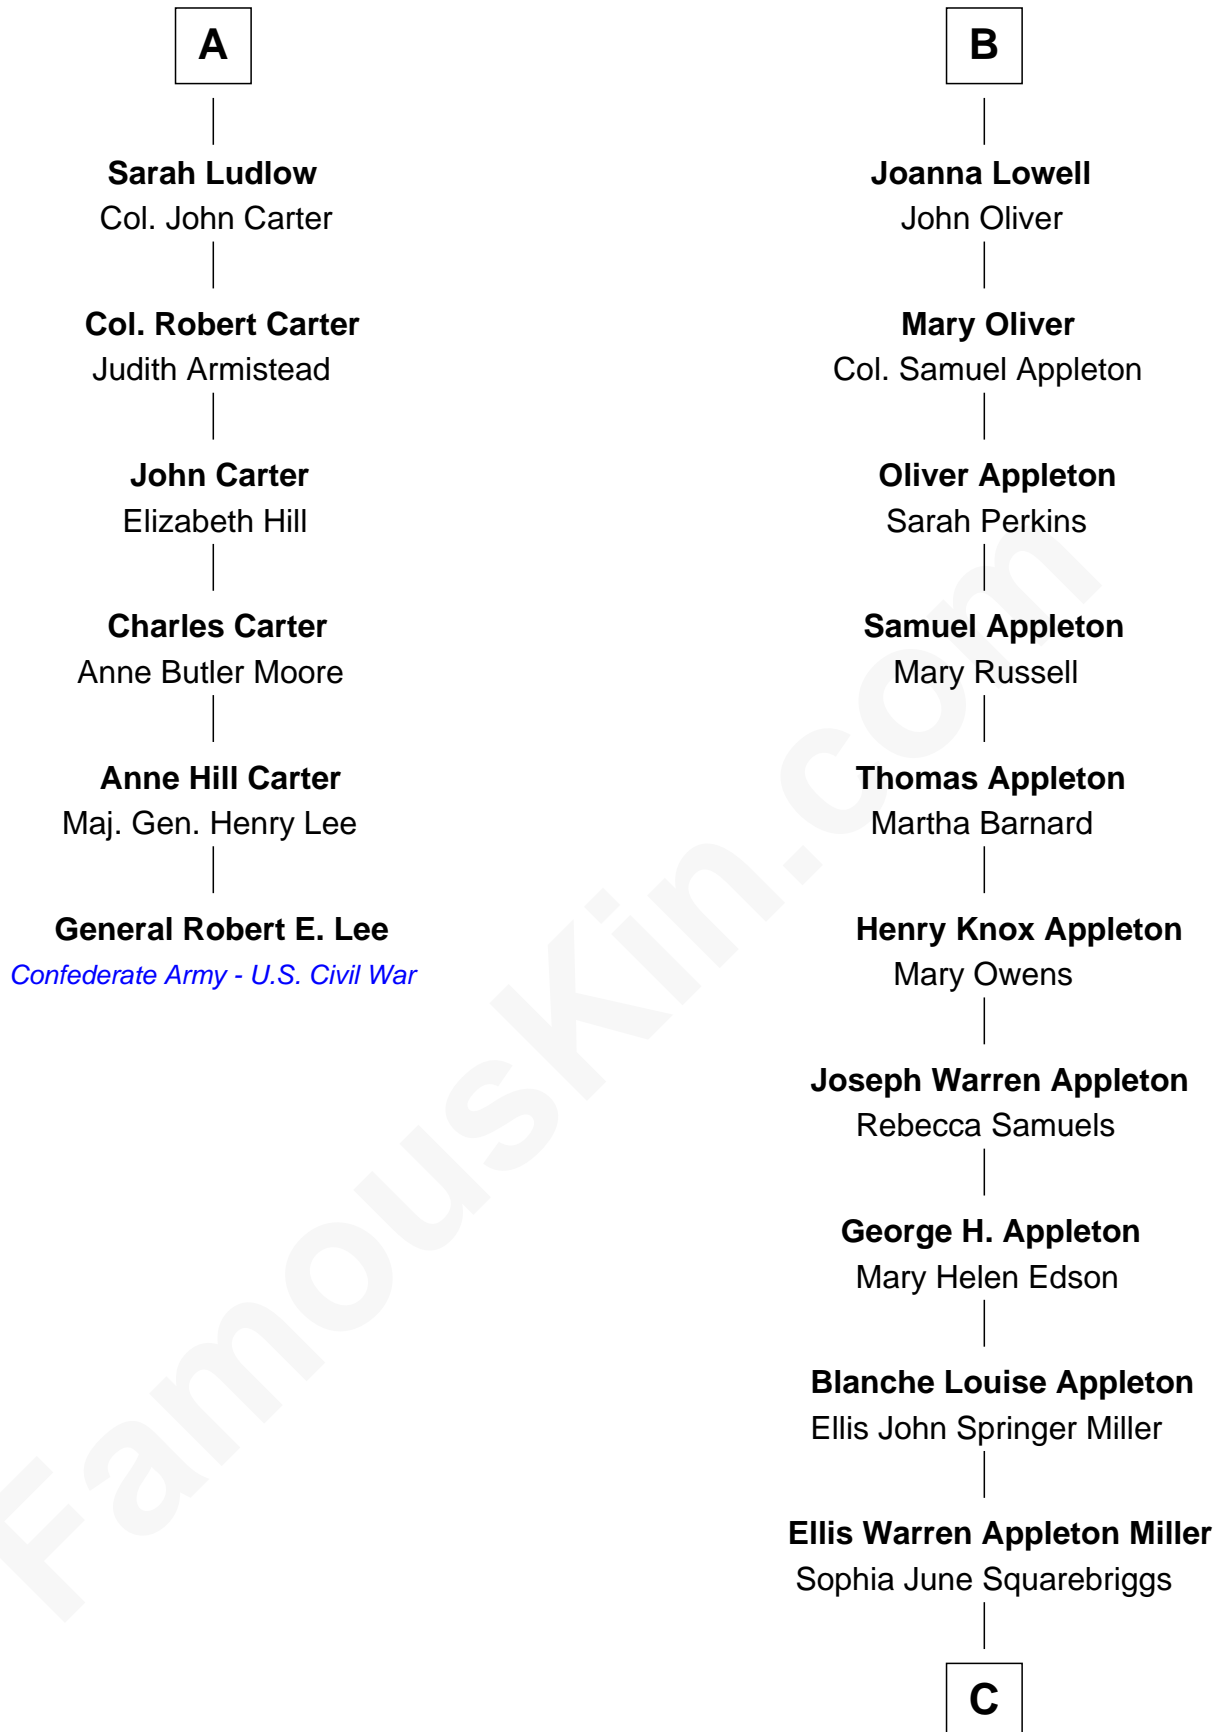

# FamousKin.com Relationship Chart of

**General Robert E. Lee**

*Confederate Army - U.S. Civil War*

12th cousin 6 times removed of

**Marie-Chantal Miller**

*Crown Princess of Greece*

**Sir Hugh Luttrell**  
Catherine de Beaumont

C

Robert Warren Miller  
Marie Clara Pesantes

Marie-Chantal Miller  
*Crown Princess of Greece*

FamousKin.com