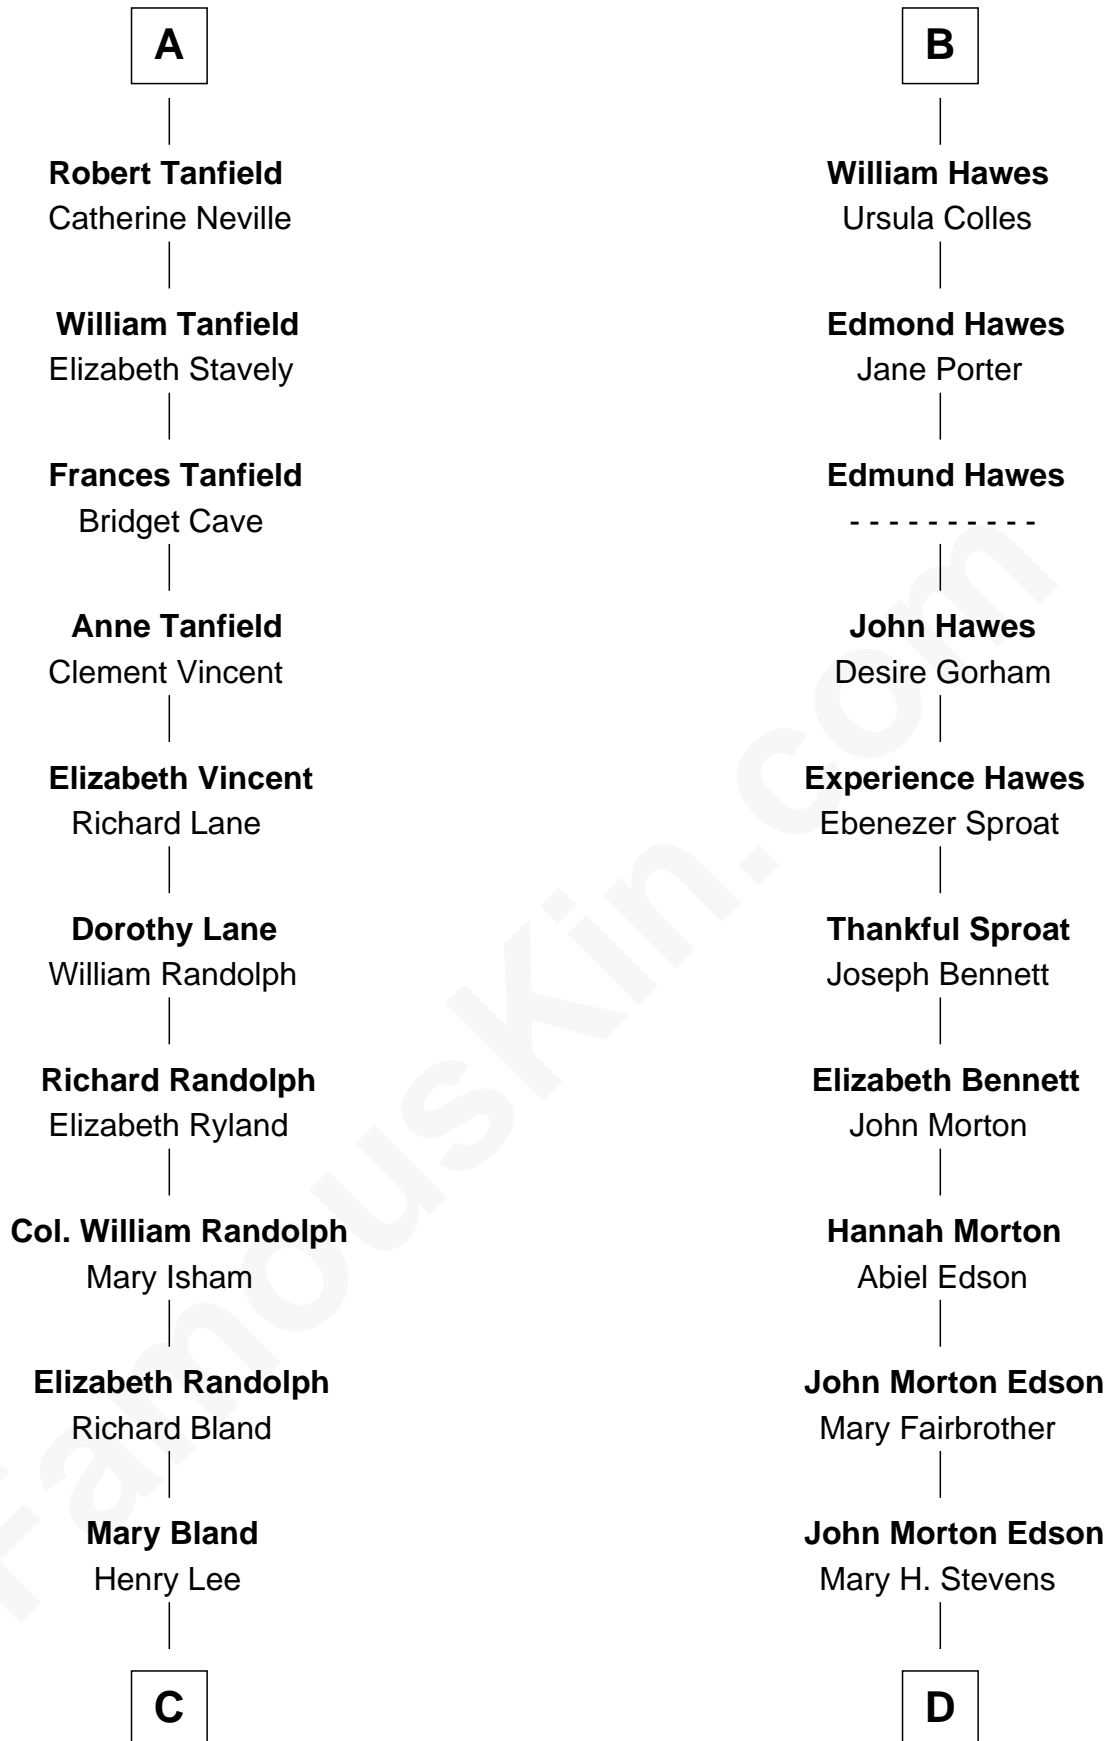

FamousKin.com Relationship Chart of

General Robert E. Lee

Confederate Army - U.S. Civil War

19th cousin 2 times removed of

Marie-Chantal Miller

Crown Princess of Greece

Sir Nicholas Audley

Joan Martin