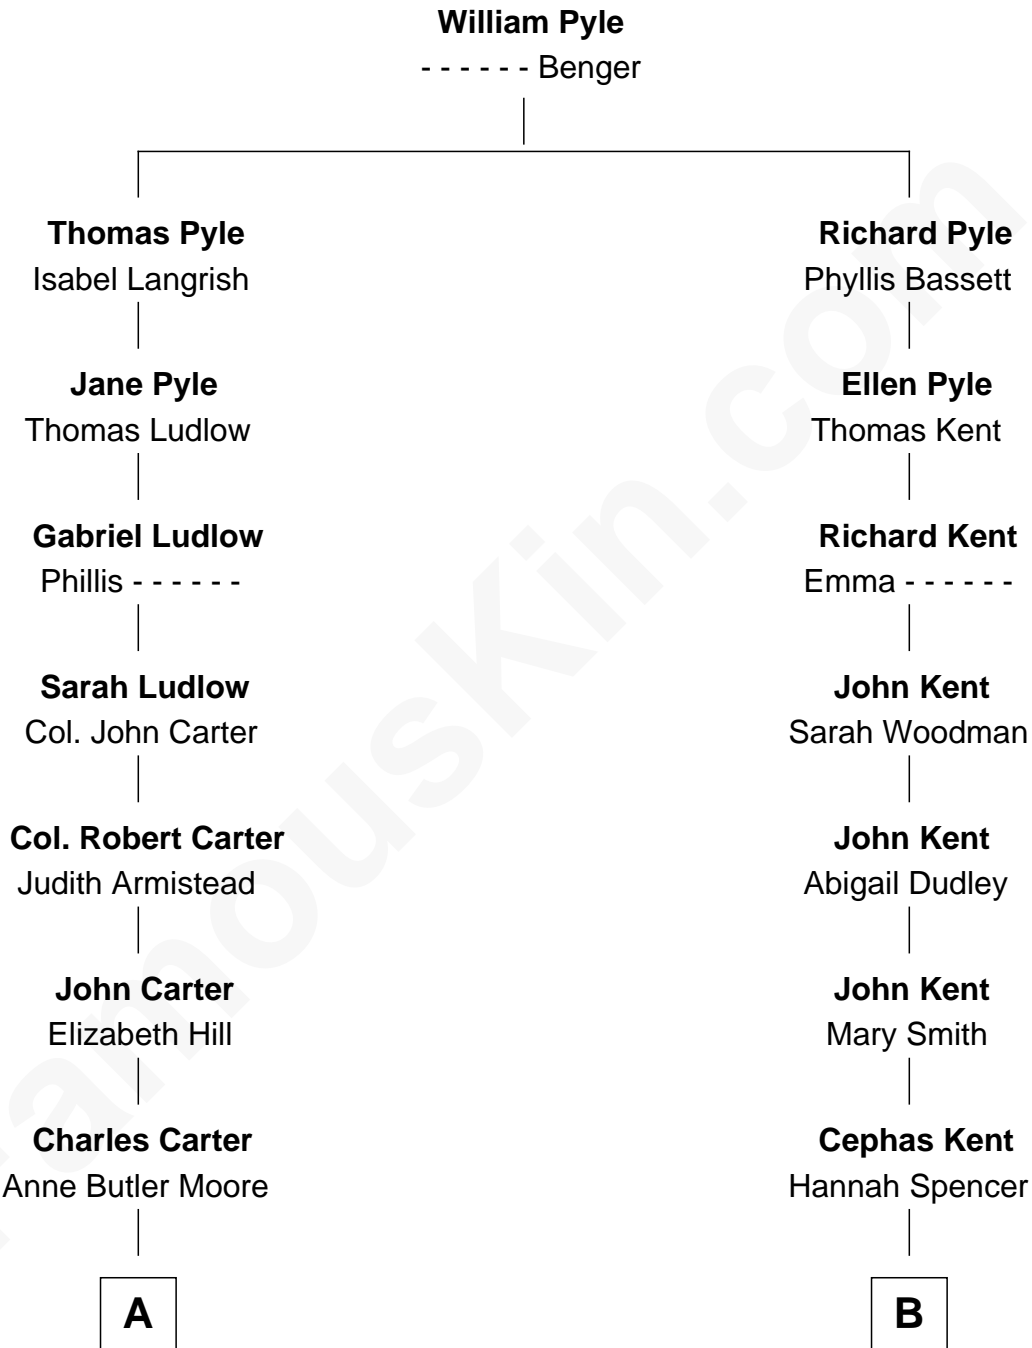

FamousKin.com Relationship Chart of

General Robert E. Lee

Confederate Army - U.S. Civil War

8th cousin 5 times removed of

Brewster H. Shaw

NASA Astronaut

A

Anne Hill Carter
Maj. Gen. Henry Lee

General Robert E. Lee
Confederate Army - U.S. Civil War

B

Cephas Kent
Lydia Sheldon

Beulah Kent
Almer Welch

Jane Albina Welch
Lorenzo Webber

Sophia Webber
Charles Burton Pomeroy

Adelle Pomeroy
John Thomas Shaw

Brewster Hopkinson Shaw
Leone Marguerite Lee

Brewster H. Shaw
NASA Astronaut