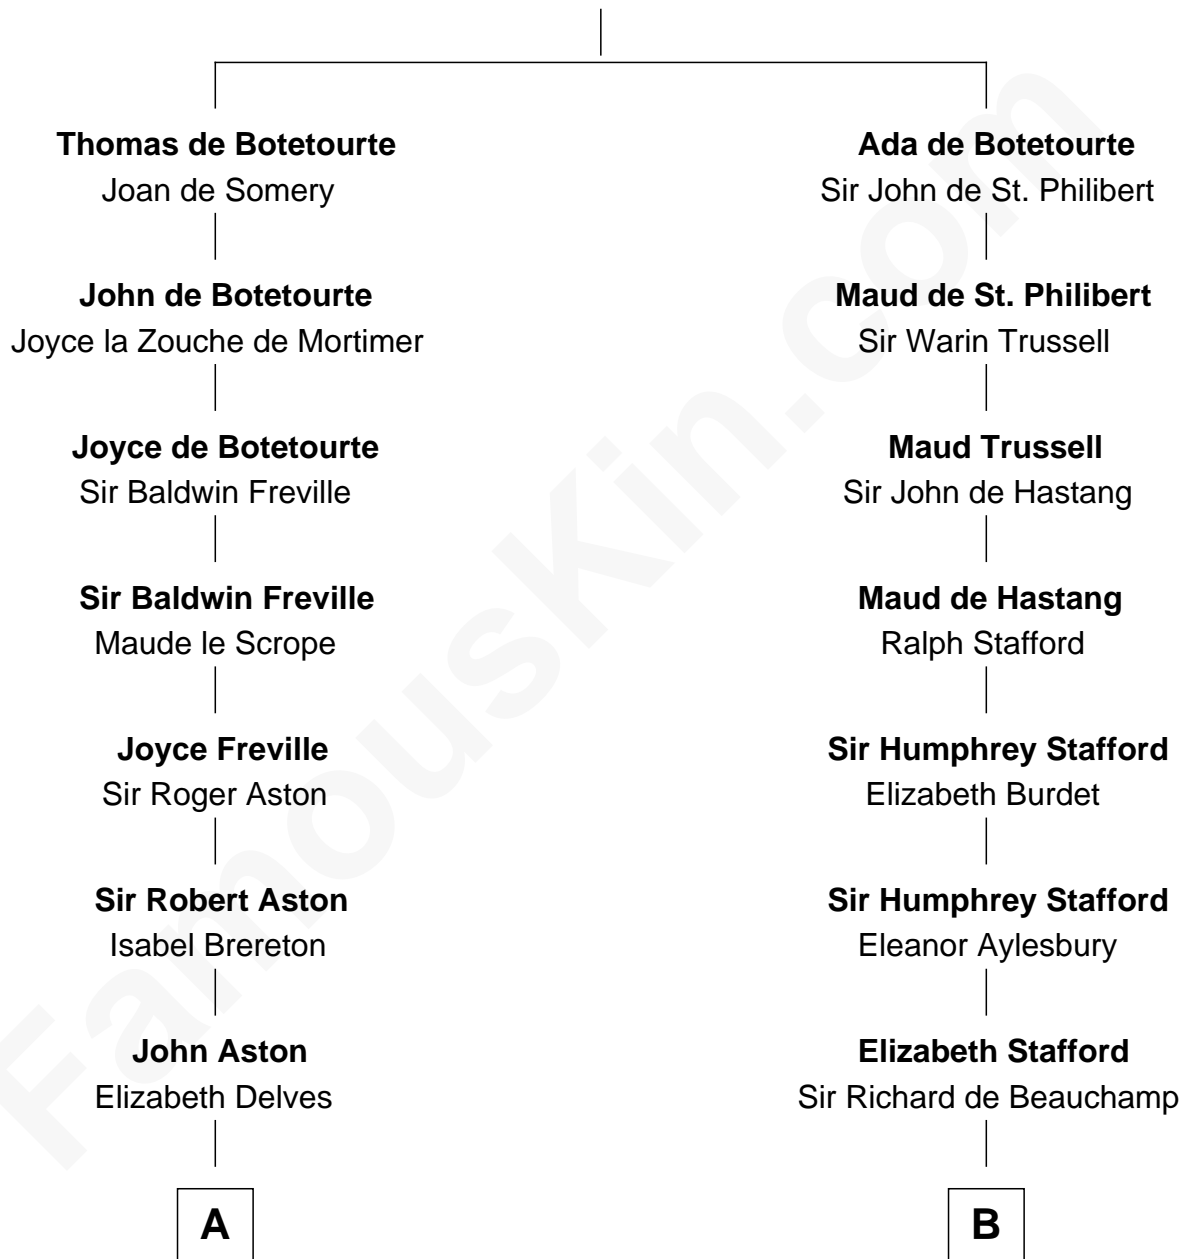

# FamousKin.com Relationship Chart of

**General Robert E. Lee**

*Confederate Army - U.S. Civil War*

18th cousin 1 time removed of

**James Madison**

*4th U.S. President*

**John de Botetourte**

Maud FitzThomas

**C**

**Col. Henry Lee**

Lucy Grymes

**Maj. Gen. Henry Lee**

Anne Hill Carter

**General Robert E. Lee**

*Confederate Army - U.S. Civil War*

**D**

**Eleanor Rose Conway**

James Madison

**James Madison**

*4th U.S. President*

FamousKin.com