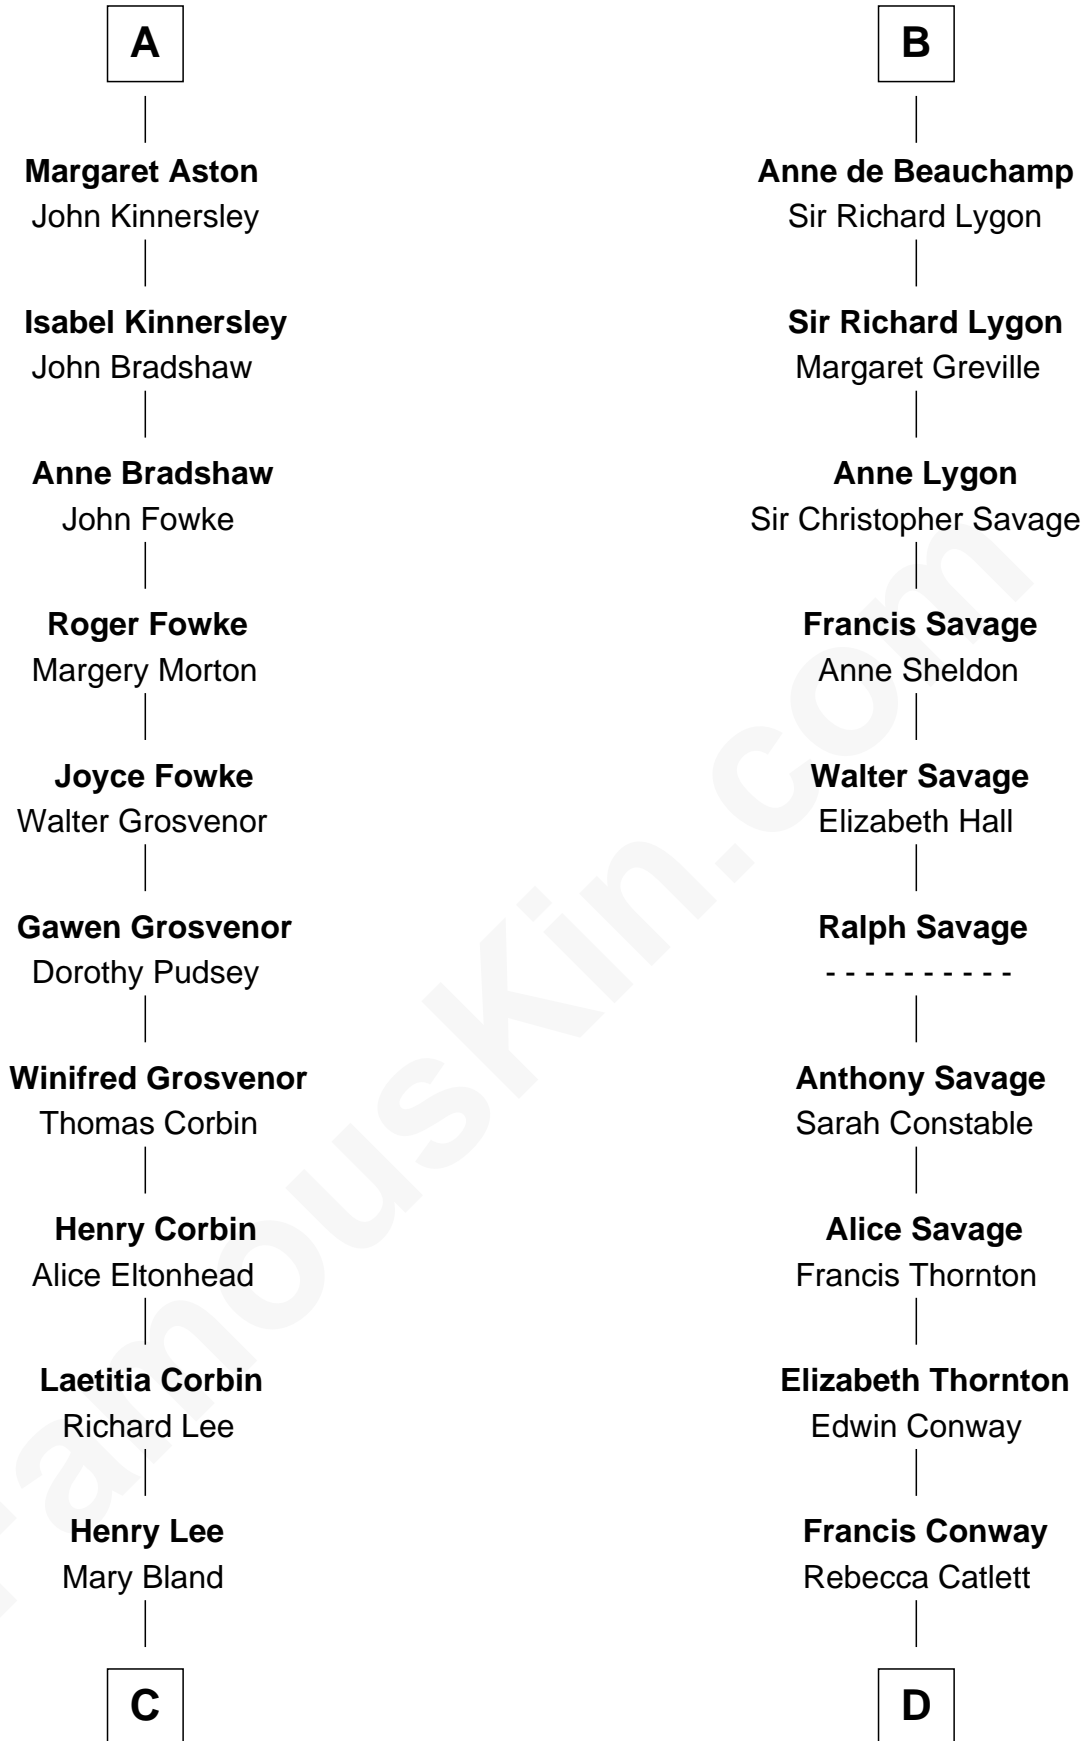

# FamousKin.com Relationship Chart of

**General Robert E. Lee**

*Confederate Army - U.S. Civil War*

18th cousin 1 time removed of

**James Madison**

*4th U.S. President*

**John de Botetourte**

Maud FitzThomas

**C**

**Col. Henry Lee**

Lucy Grymes

**Maj. Gen. Henry Lee**

Anne Hill Carter

**General Robert E. Lee**

*Confederate Army - U.S. Civil War*

**D**

**Eleanor Rose Conway**

James Madison

**James Madison**

*4th U.S. President*

FamousKin.com