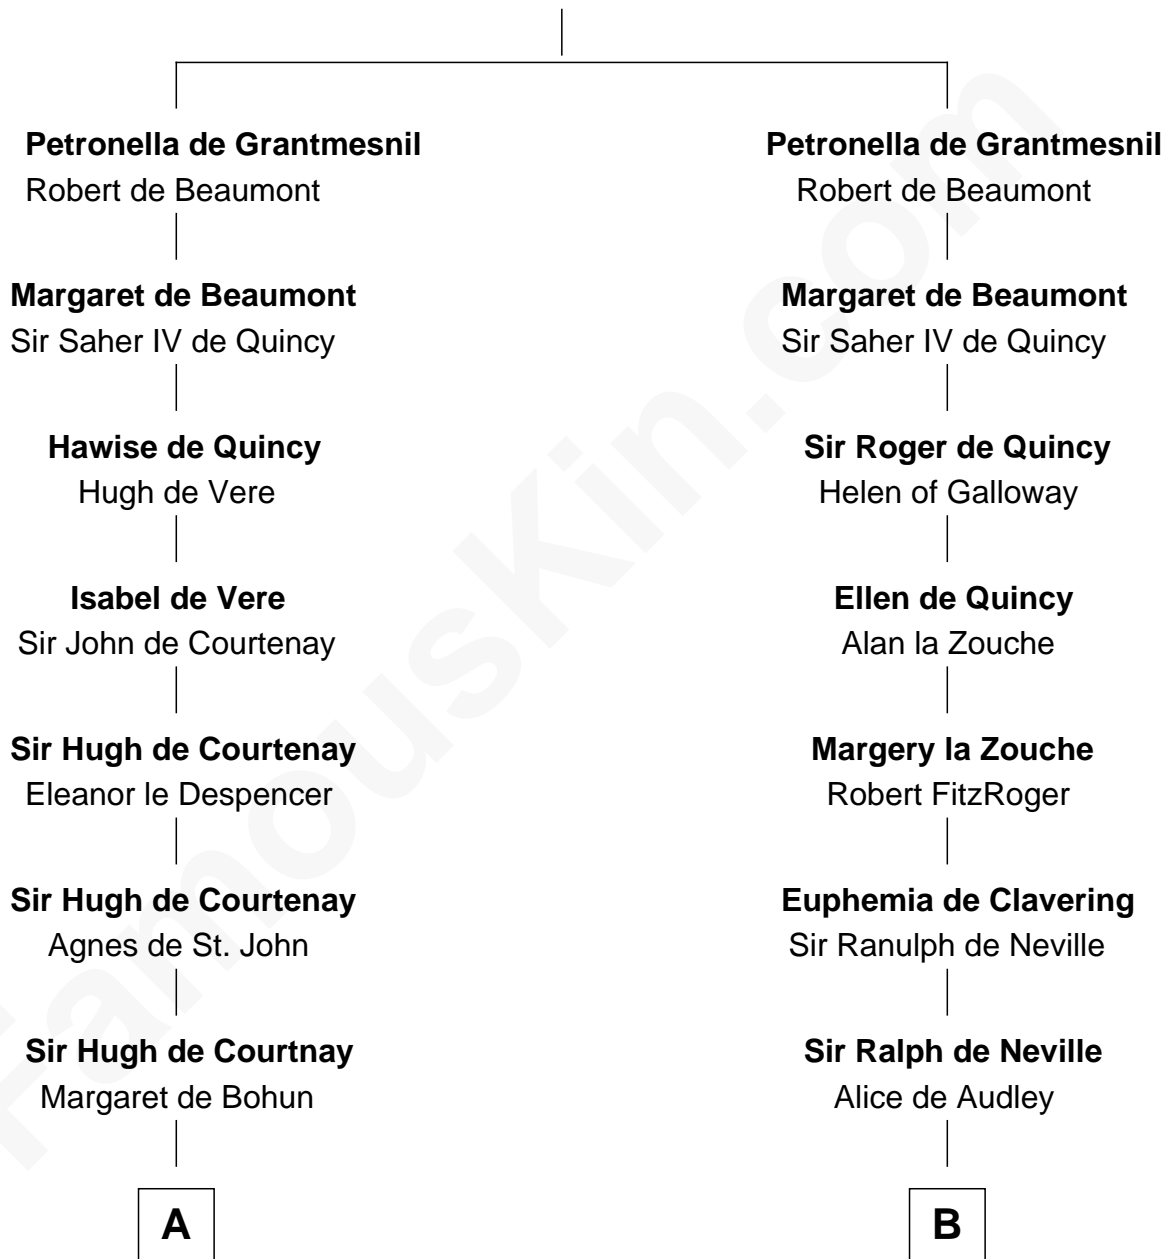

FamousKin.com Relationship Chart of

General Robert E. Lee

Confederate Army - U.S. Civil War

20th cousin 1 time removed of

James Madison

4th U.S. President

Hugh de Grantmesnil

C

Col. Robert Carter

Judith Armistead

John Carter

Elizabeth Hill

Charles Carter

Anne Butler Moore

Anne Hill Carter

Maj. Gen. Henry Lee