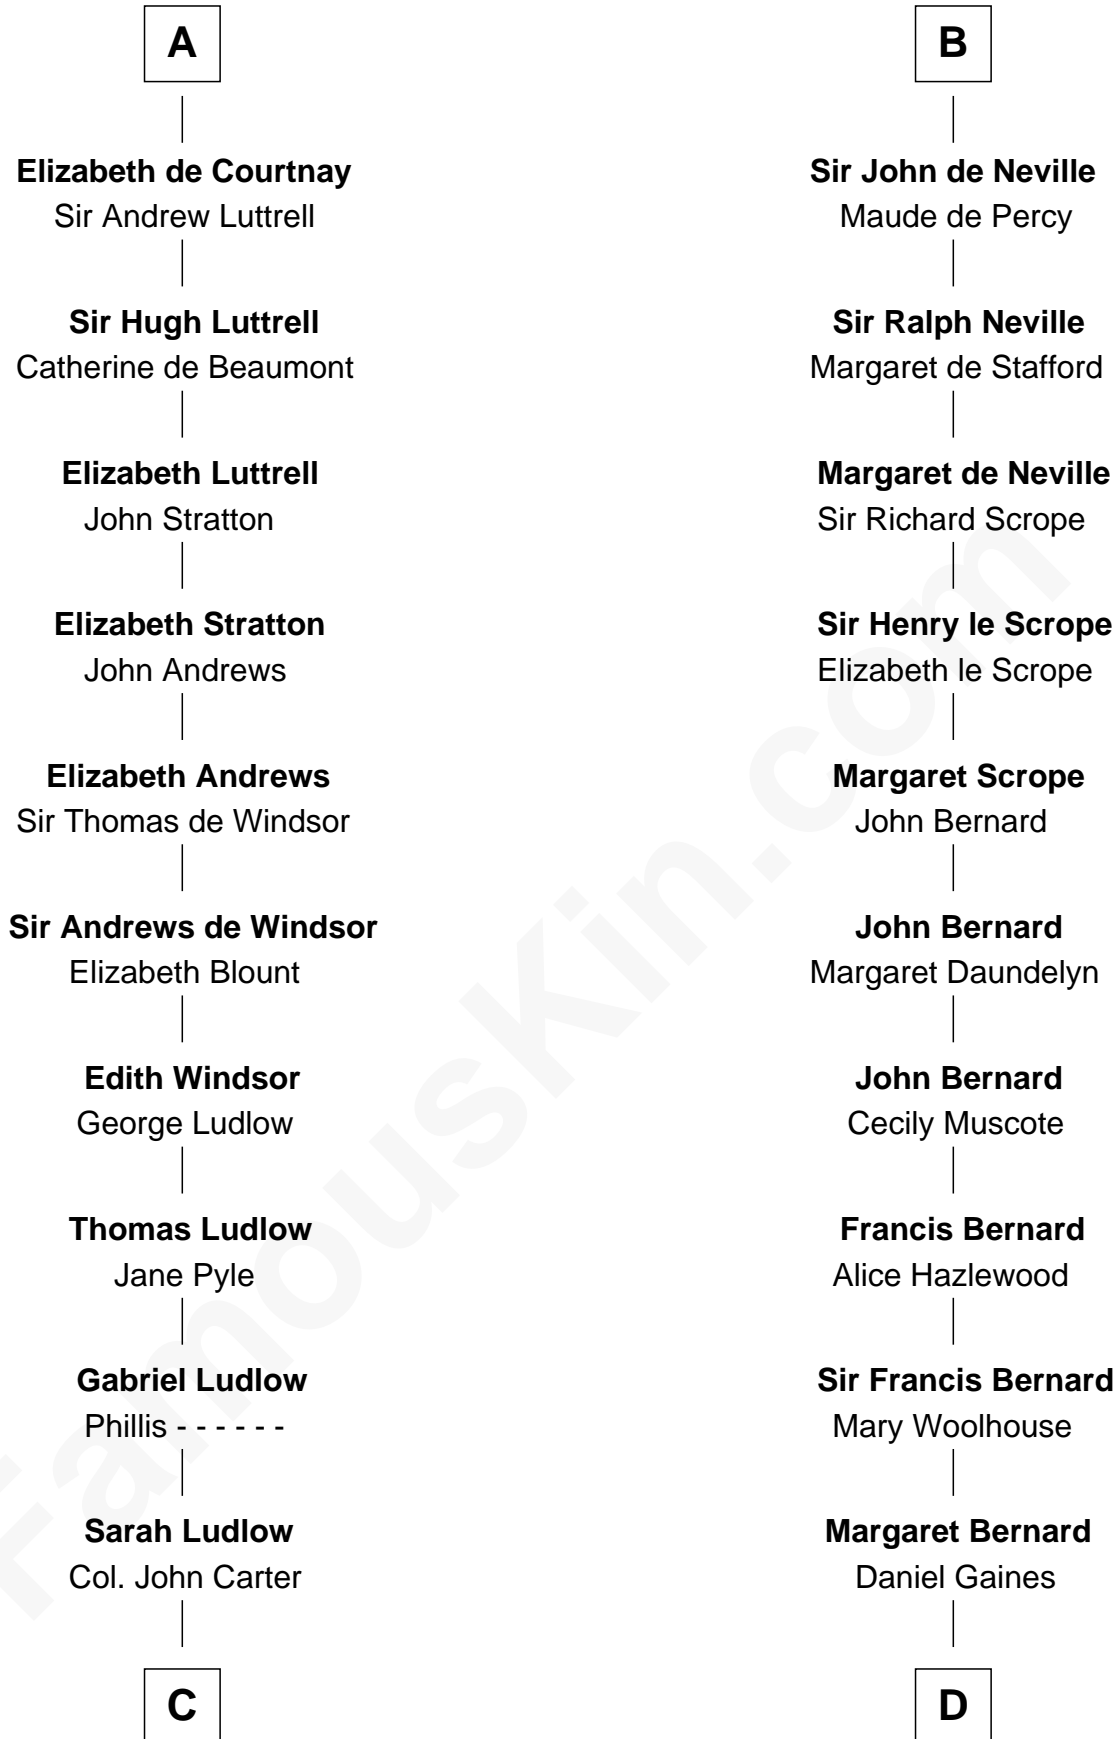

FamousKin.com Relationship Chart of

General Robert E. Lee

Confederate Army - U.S. Civil War

20th cousin 1 time removed of

James Madison

4th U.S. President

Hugh de Grantmesnil

C

Col. Robert Carter

Judith Armistead

John Carter

Elizabeth Hill

Charles Carter

Anne Butler Moore

Anne Hill Carter

Maj. Gen. Henry Lee