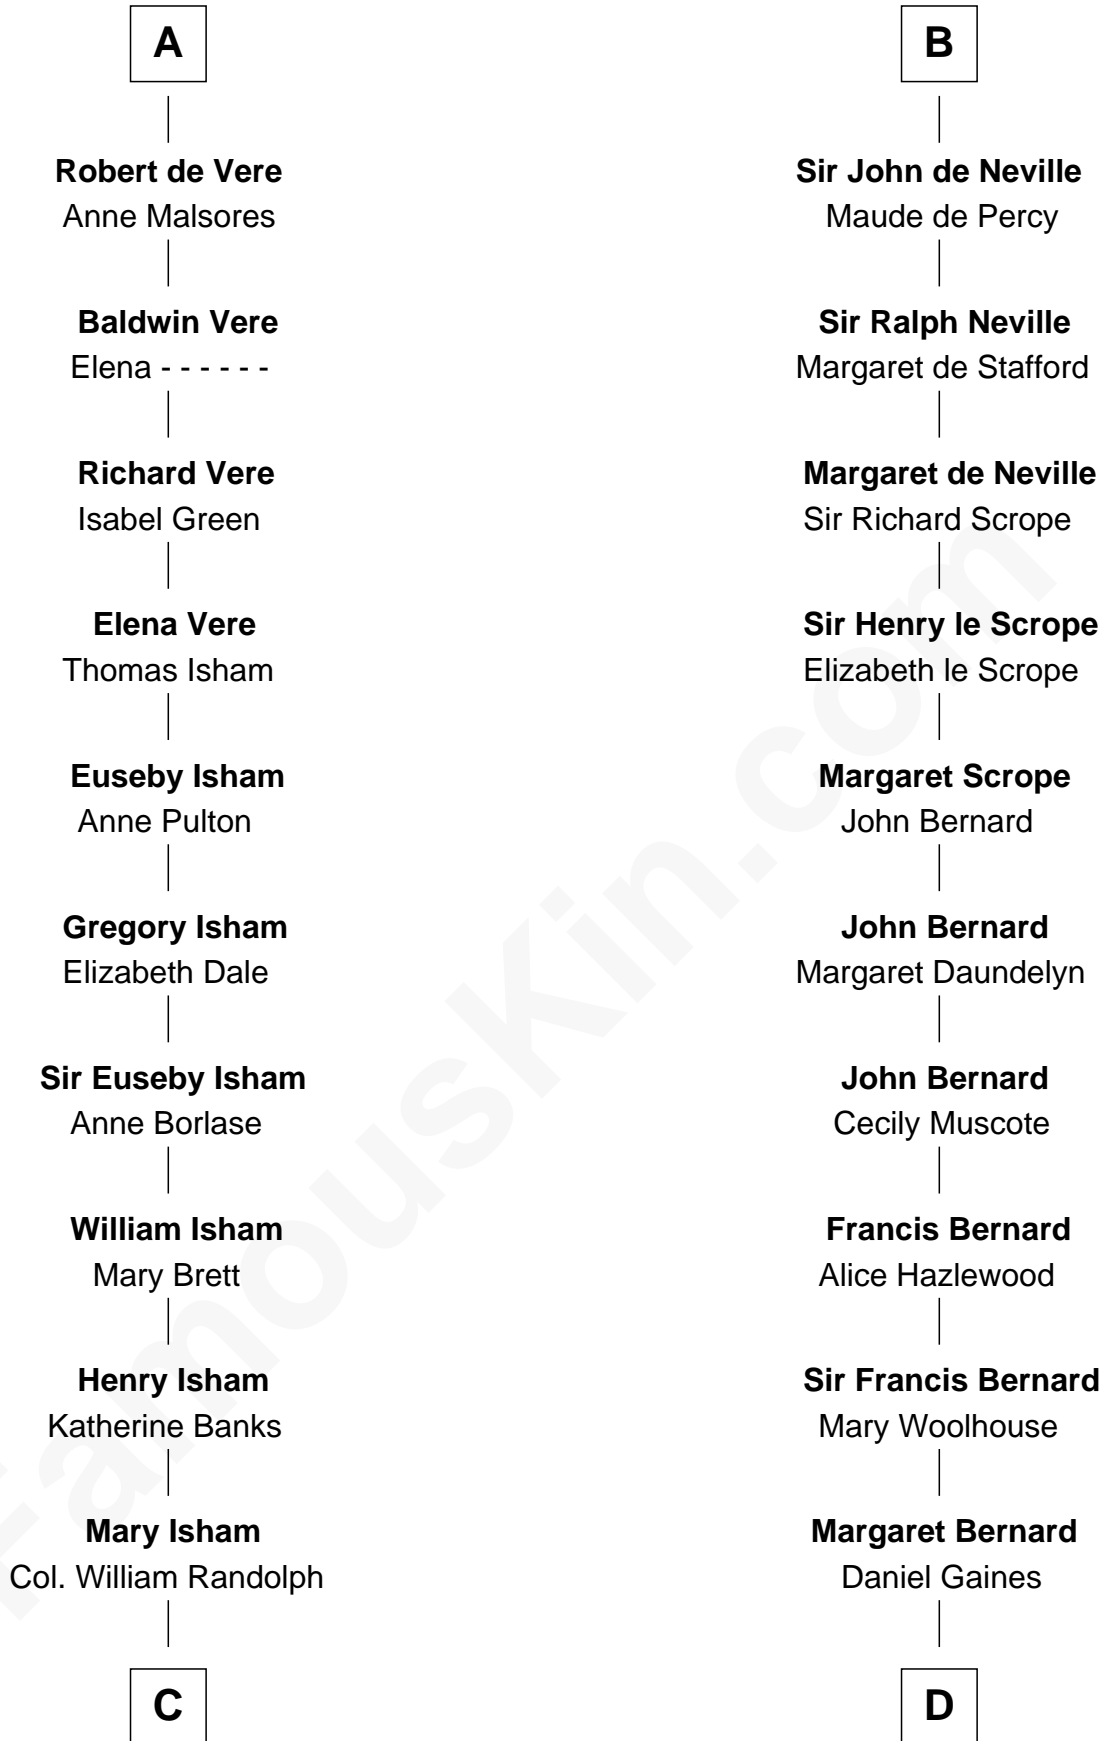

FamousKin.com Relationship Chart of

General Robert E. Lee

Confederate Army - U.S. Civil War

20th cousin 1 time removed of

James Madison

4th U.S. President

C

Elizabeth Randolph

Richard Bland

Mary Bland

Henry Lee

Col. Henry Lee

Lucy Grymes

Maj. Gen. Henry Lee

Anne Hill Carter

General Robert E. Lee