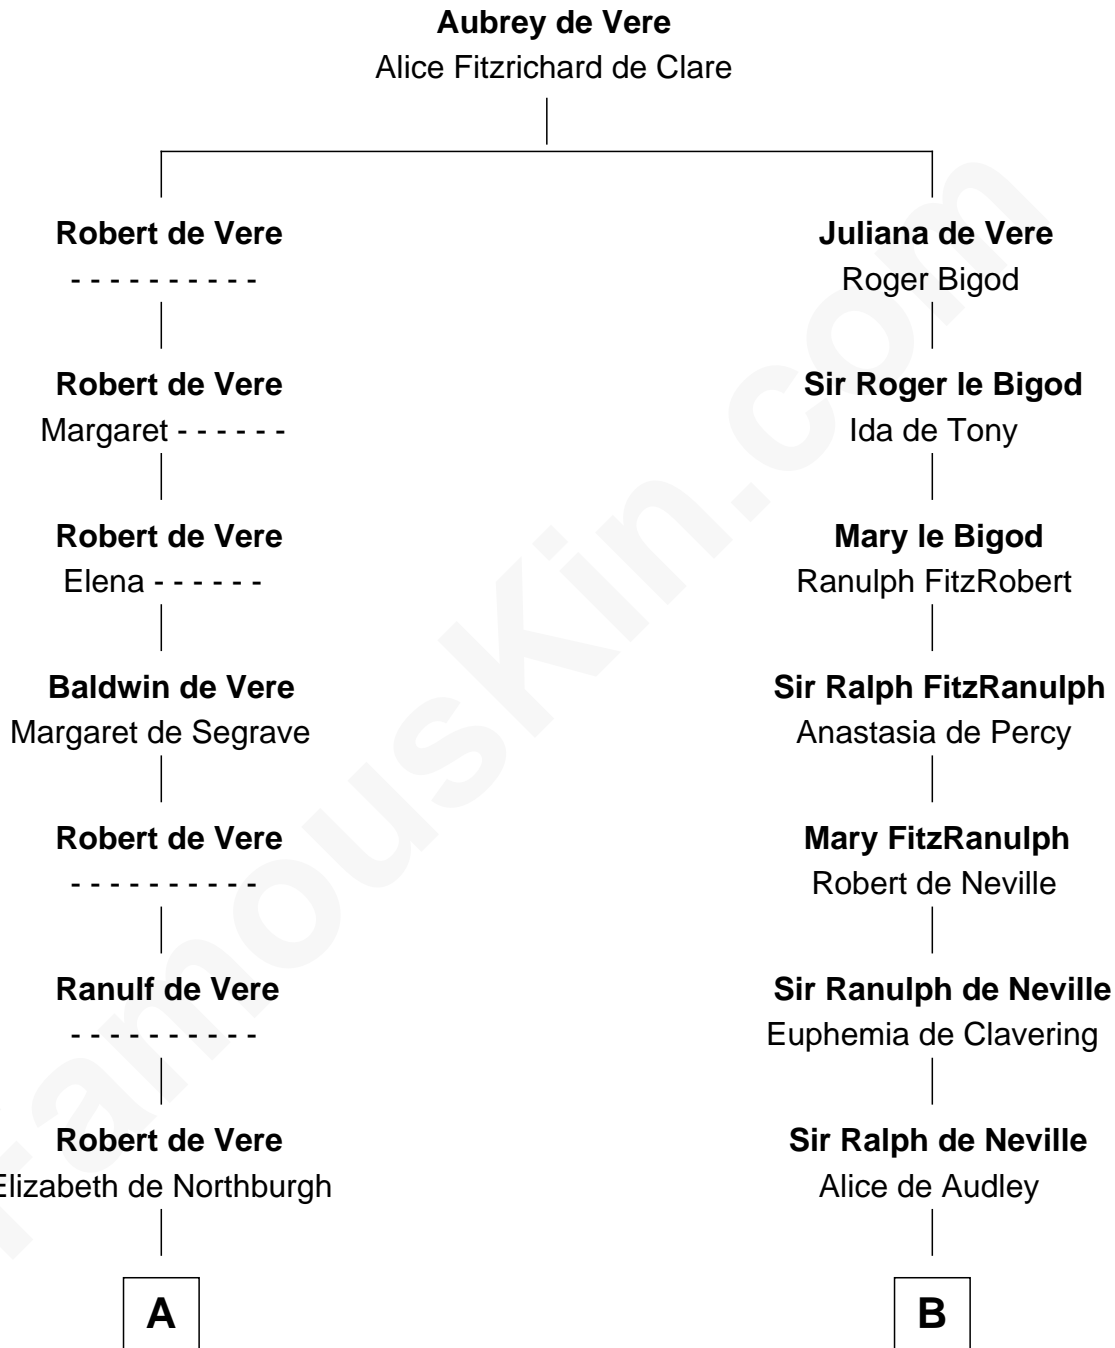

FamousKin.com Relationship Chart of

General Robert E. Lee

Confederate Army - U.S. Civil War

20th cousin 1 time removed of

James Madison

4th U.S. President

C

Elizabeth Randolph

Richard Bland

Mary Bland

Henry Lee

Col. Henry Lee

Lucy Grymes

Maj. Gen. Henry Lee

Anne Hill Carter

General Robert E. Lee