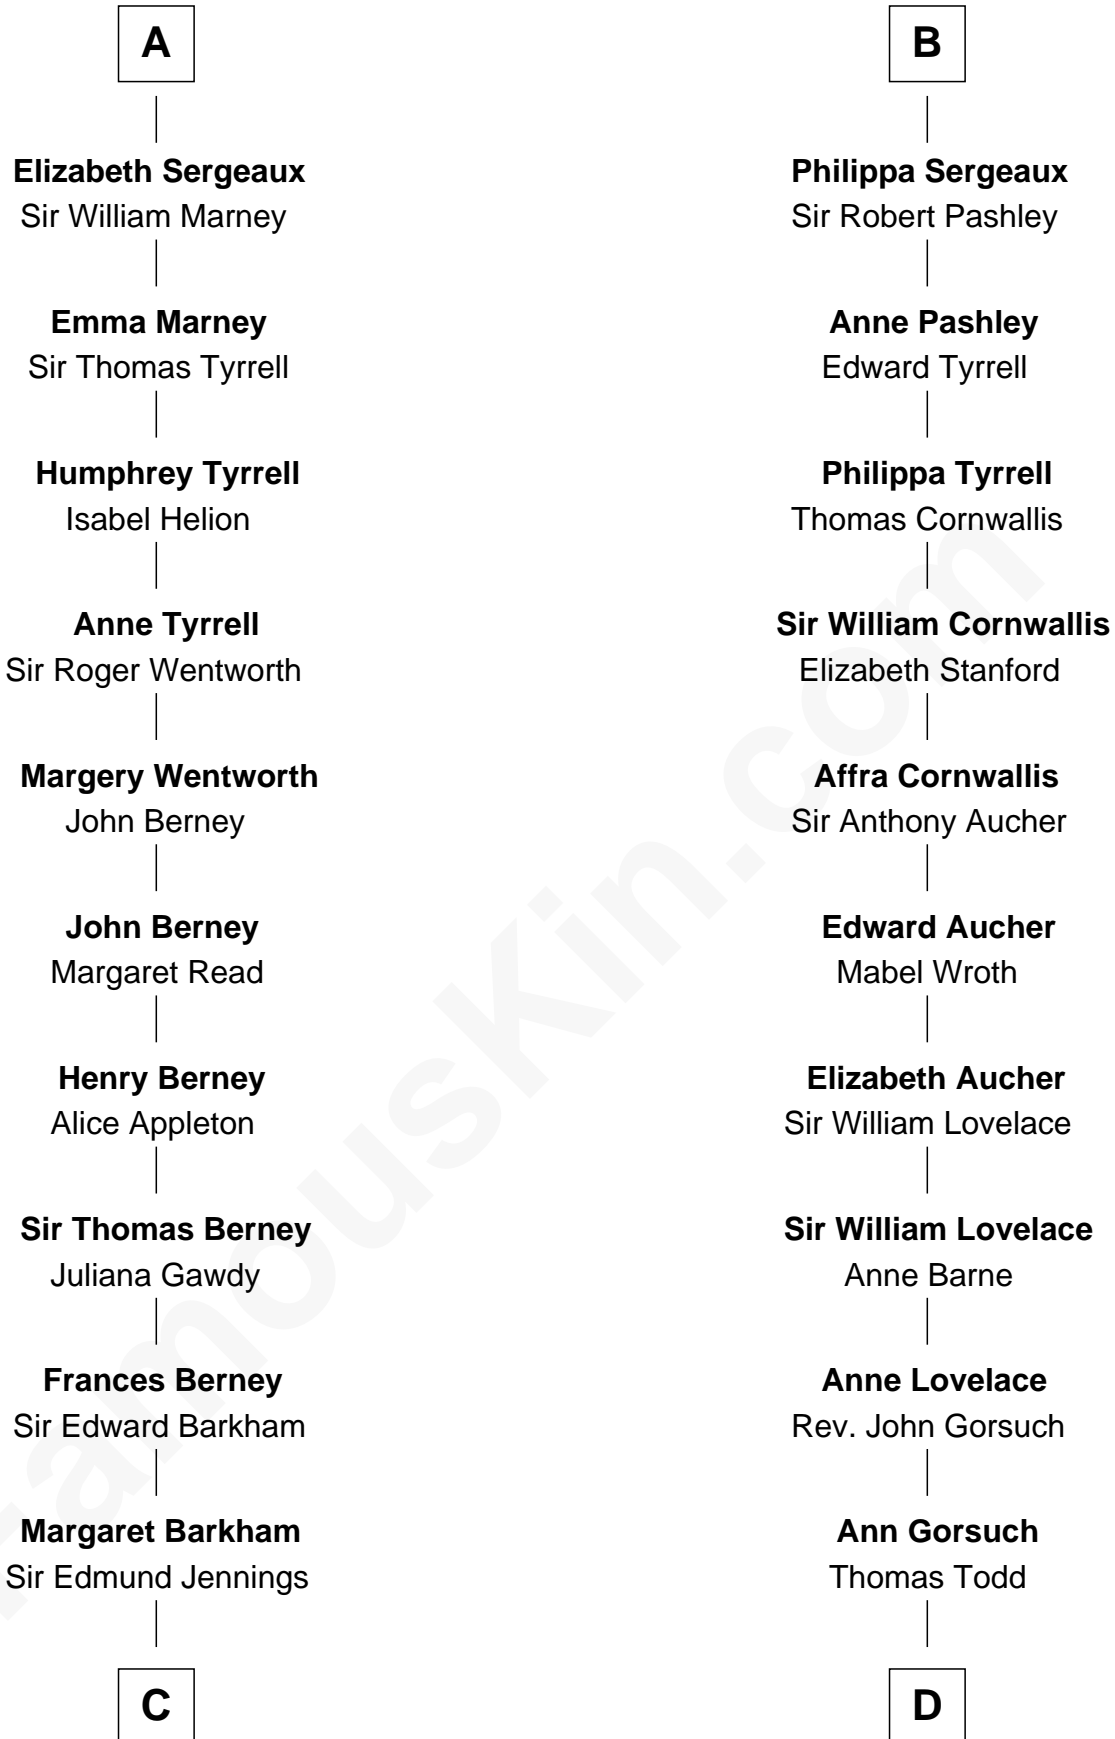

FamousKin.com Relationship Chart of

General Robert E. Lee

Confederate Army - U.S. Civil War

20th cousin 1 time removed of

James Madison

4th U.S. President

Sir Alan Basset

Aline de Gay

C

Edmund Jennings
Frances Corbin

Frances Jennings
Col. Charles Grymes

Lucy Grymes
Col. Henry Lee

Maj. Gen. Henry Lee
Anne Hill Carter

General Robert E. Lee
Confederate Army - U.S. Civil War

D

Isabella Todd
John Madison

Ambrose Madison
Frances Taylor

James Madison
Eleanor Rose Conway

James Madison
4th U.S. President

FamousKin.com