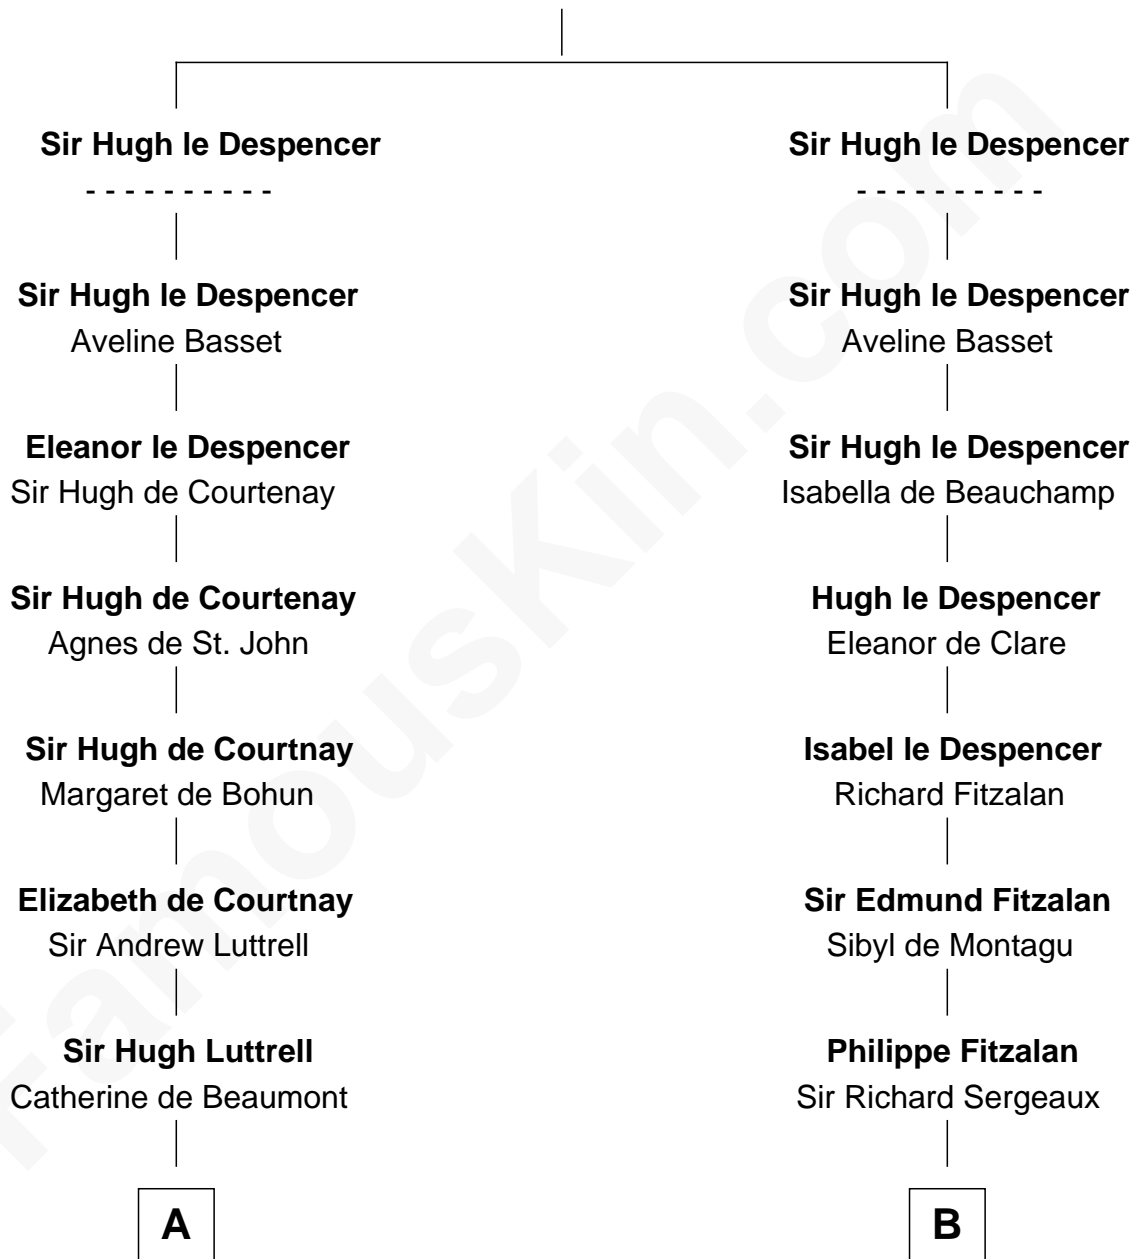

FamousKin.com Relationship Chart of

General Robert E. Lee

Confederate Army - U.S. Civil War

19th cousin 1 time removed of

James Madison

4th U.S. President

Thomas le Despencer

C

Charles Carter
Anne Butler Moore

Anne Hill Carter
Maj. Gen. Henry Lee

General Robert E. Lee
Confederate Army - U.S. Civil War

D

Isabella Todd
John Madison

Ambrose Madison
Frances Taylor

James Madison
Eleanor Rose Conway

James Madison
4th U.S. President

FamousKin.com