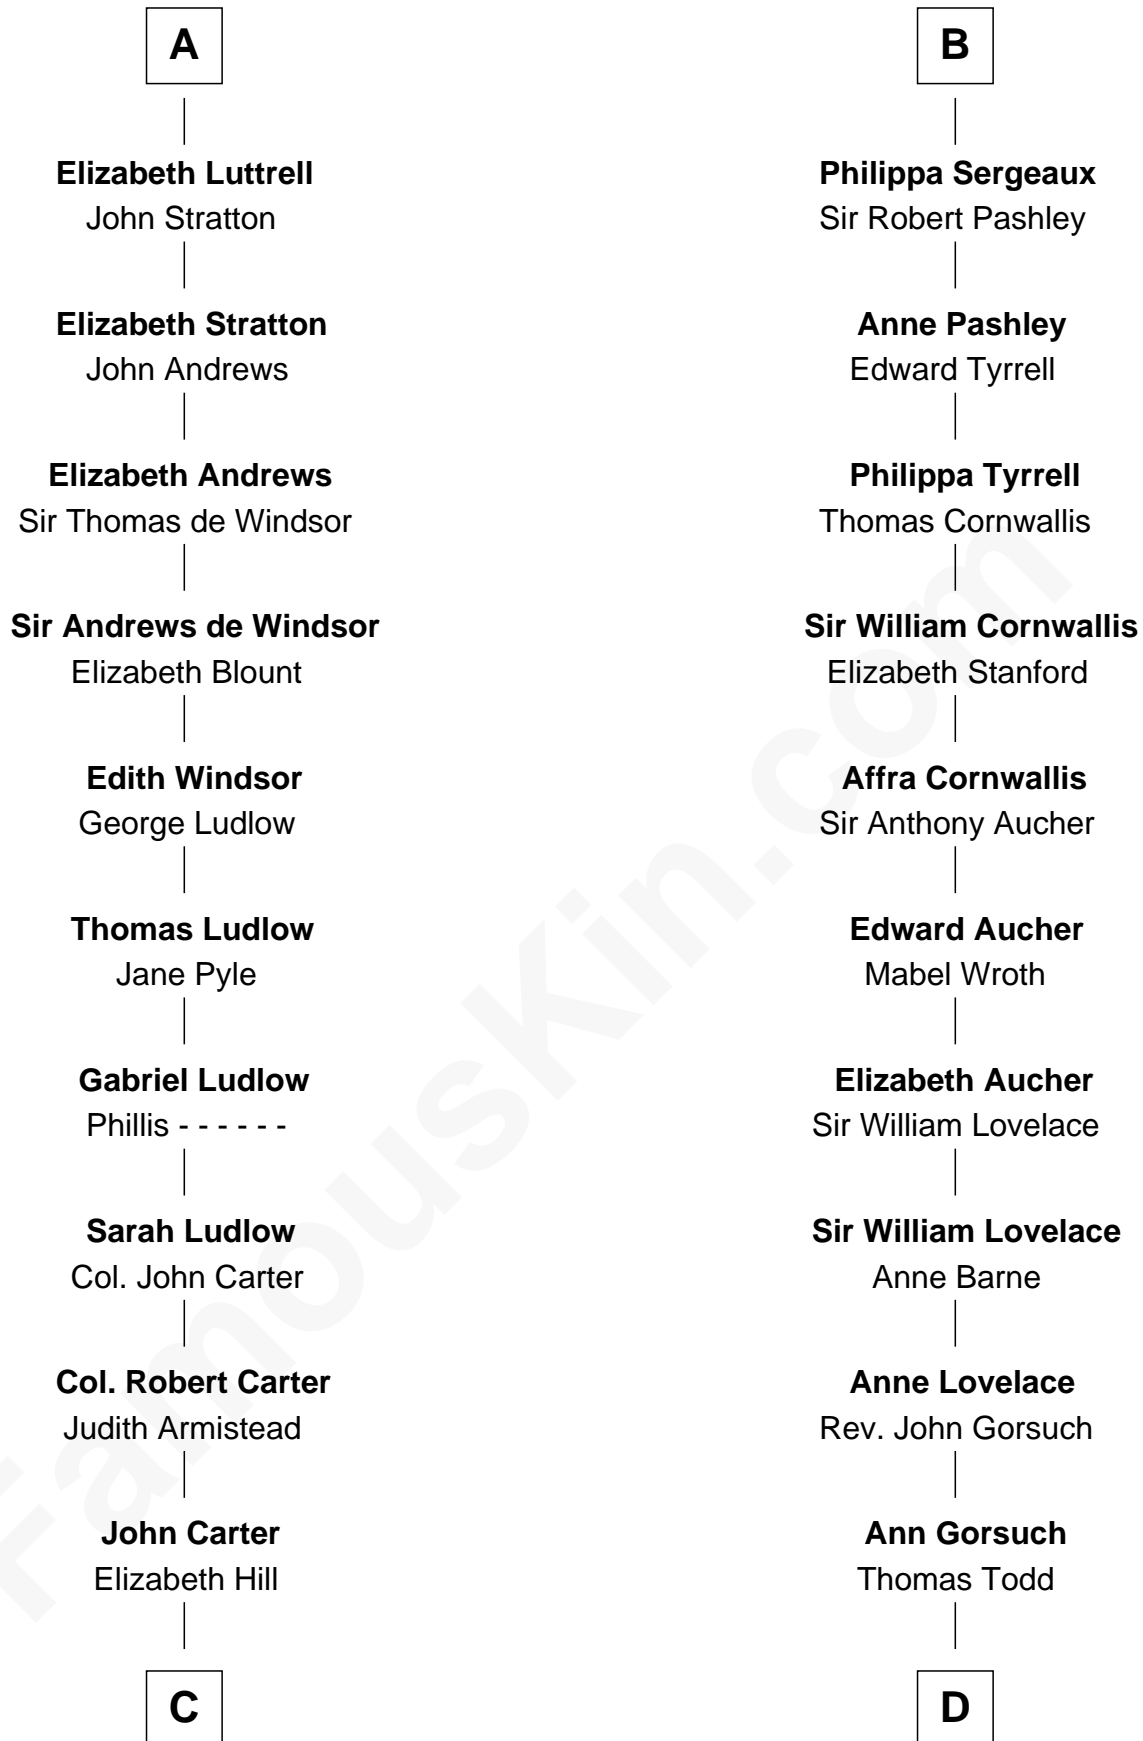

FamousKin.com Relationship Chart of

General Robert E. Lee

Confederate Army - U.S. Civil War

19th cousin 1 time removed of

James Madison

4th U.S. President

Thomas le Despencer

C

Charles Carter
Anne Butler Moore

Anne Hill Carter
Maj. Gen. Henry Lee

General Robert E. Lee
Confederate Army - U.S. Civil War

D

Isabella Todd
John Madison

Ambrose Madison
Frances Taylor

James Madison
Eleanor Rose Conway

James Madison
4th U.S. President

FamousKin.com