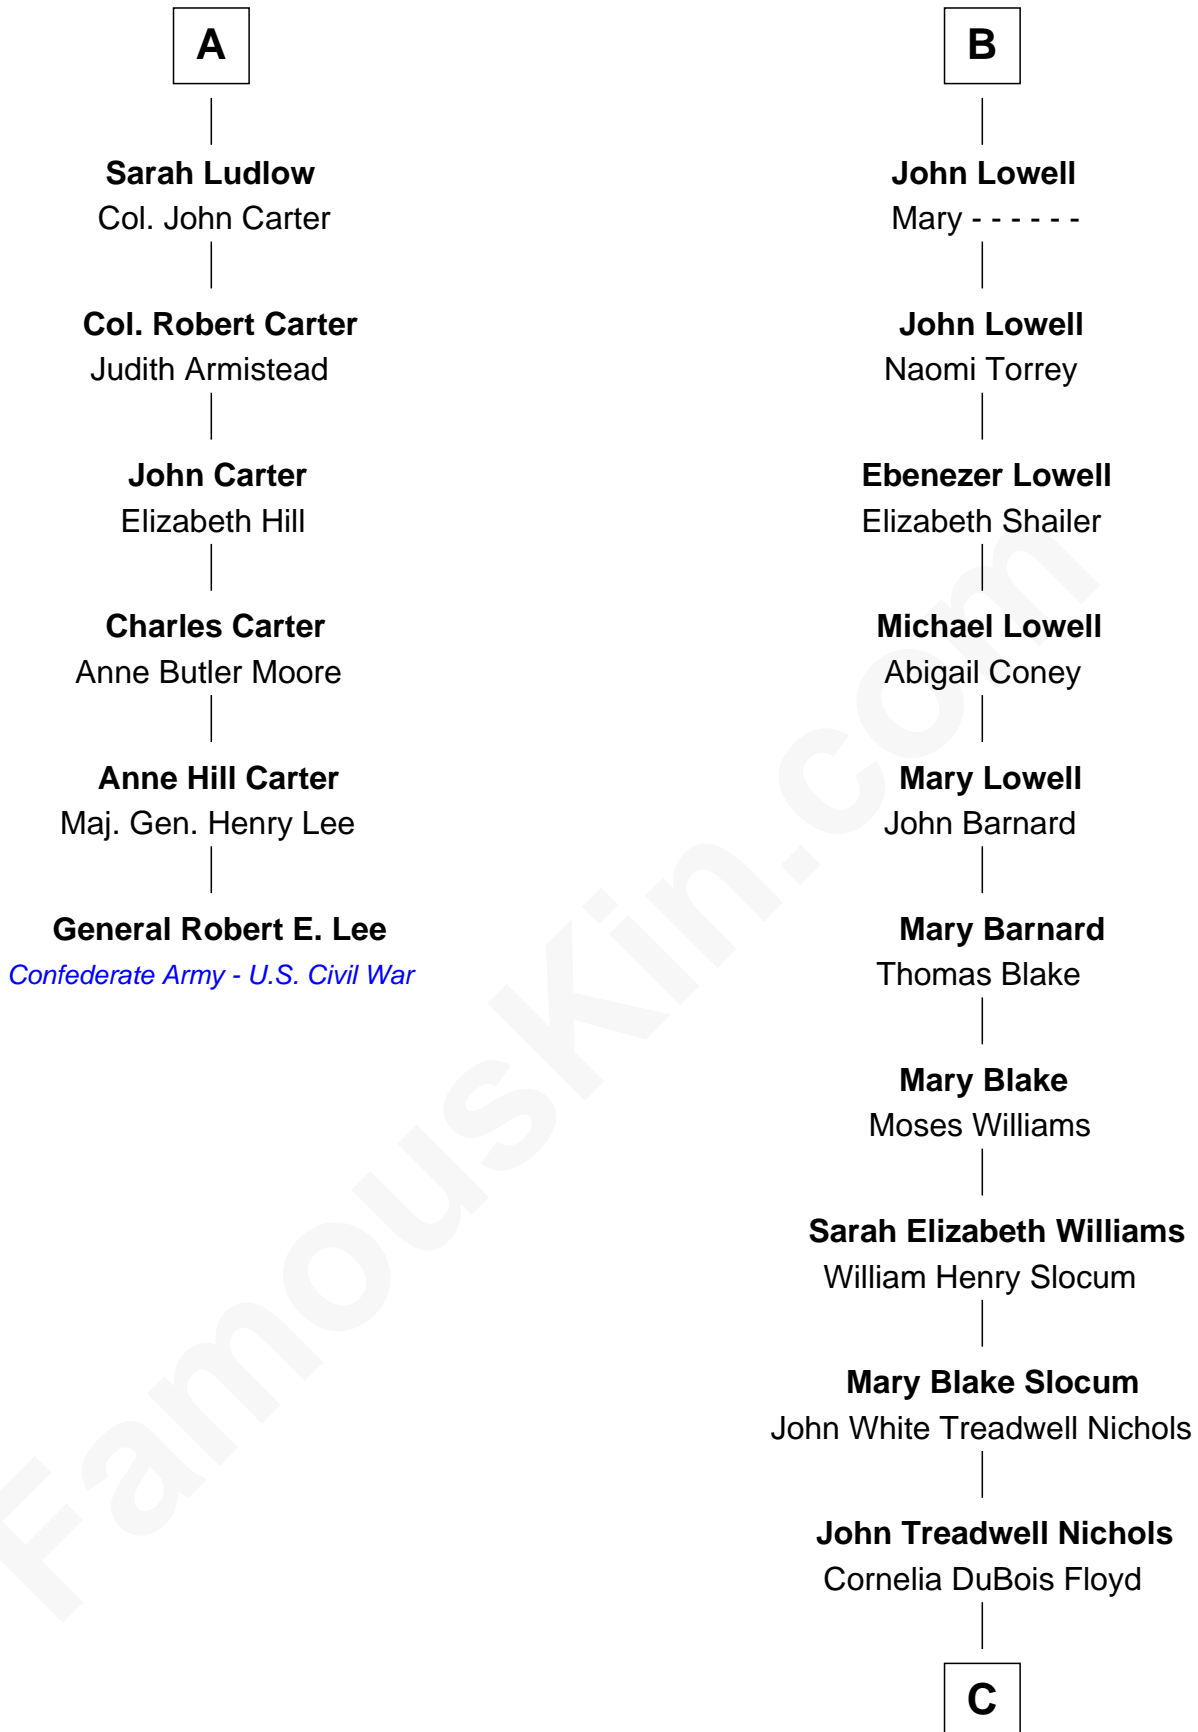

FamousKin.com Relationship Chart of

General Robert E. Lee

Confederate Army - U.S. Civil War

12th cousin 6 times removed of

Bill Weld

68th Governor of Massachusetts

Sir Hugh Luttrell
Catherine de Beaumont

C

|
Mary Blake Nichols

David Weld

|
Bill Weld

68th Governor of Massachusetts

FamousKin.com