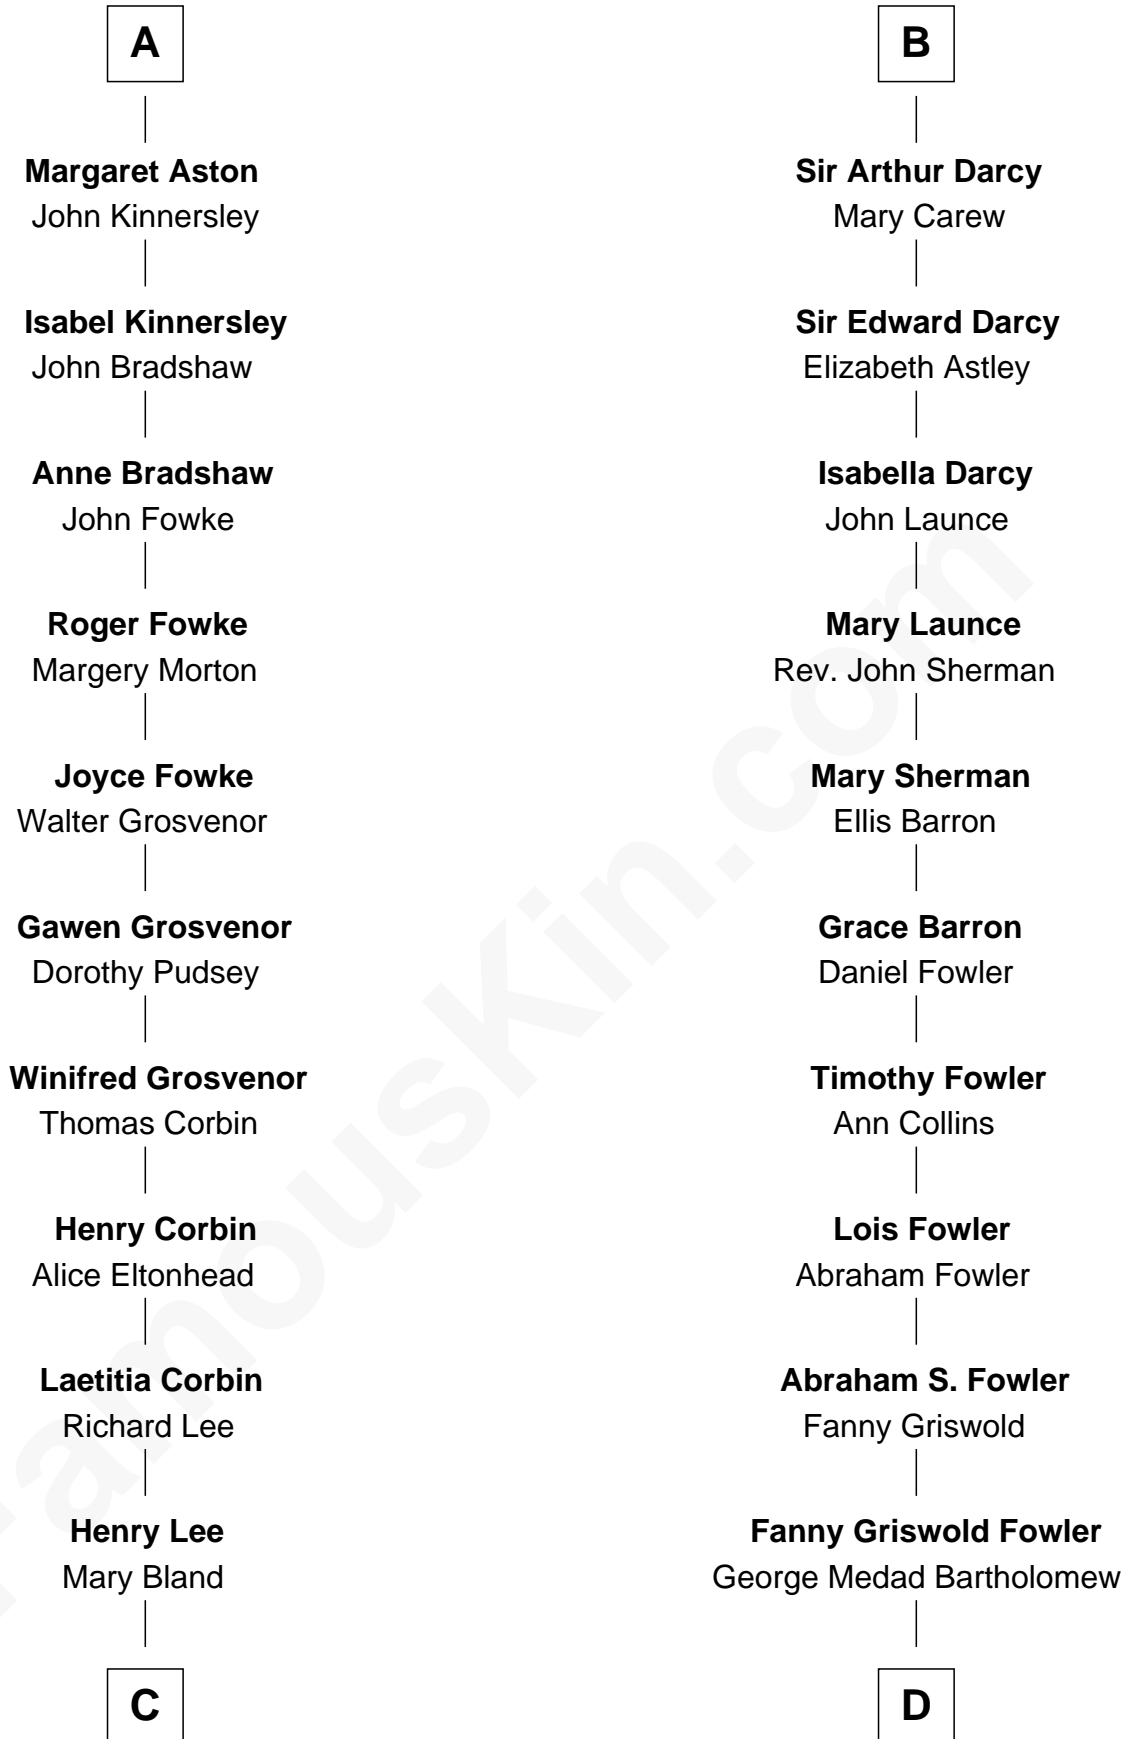

FamousKin.com Relationship Chart of

General Robert E. Lee

Confederate Army - U.S. Civil War

19th cousin 1 time removed of

Bill Weld

68th Governor of Massachusetts

C

Col. Henry Lee

Lucy Grymes

Maj. Gen. Henry Lee

Anne Hill Carter

General Robert E. Lee

Confederate Army - U.S. Civil War

D

Fanny Elizabeth Bartholomew

Dr. Francis Minot Weld