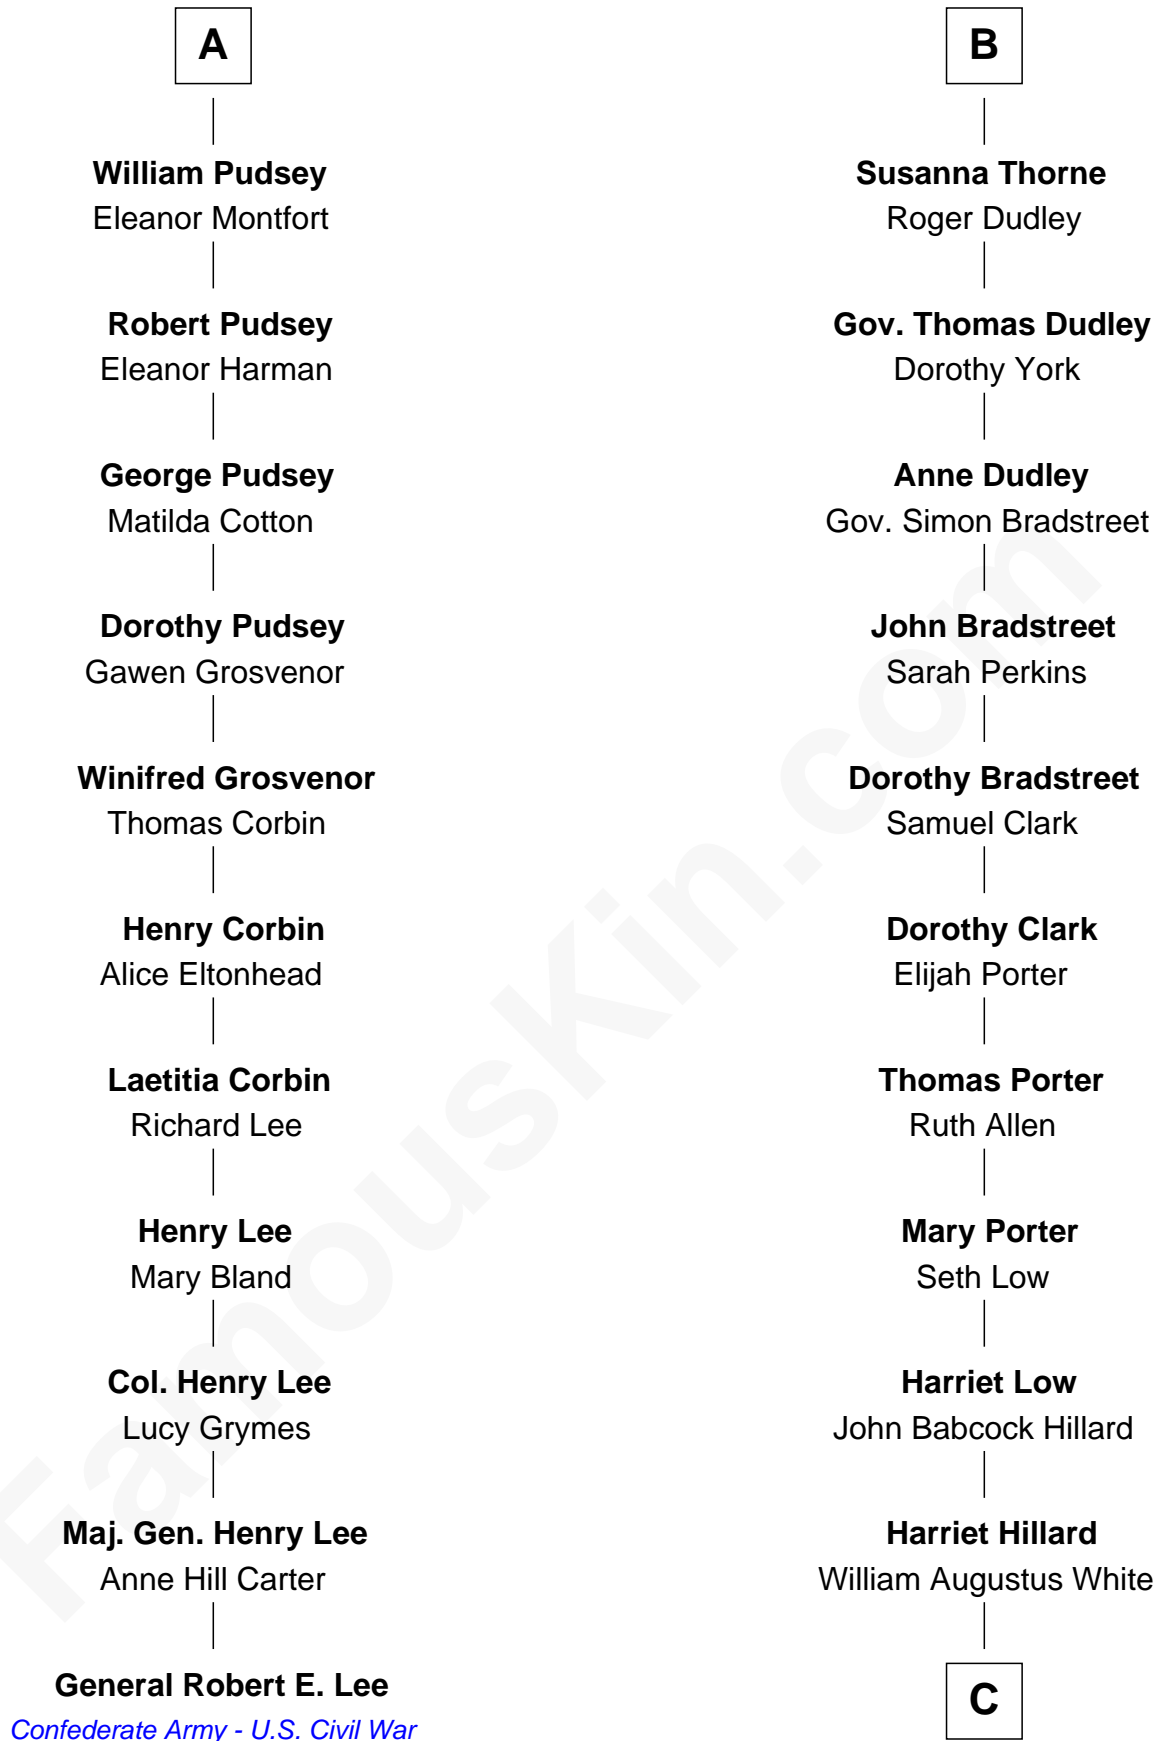

FamousKin.com Relationship Chart of

General Robert E. Lee

Confederate Army - U.S. Civil War

17th cousin 2 times removed of

Bill Weld

68th Governor of Massachusetts

C

Margaret Low White

Francis Minot Weld

David Weld

Mary Blake Nichols

Bill Weld

68th Governor of Massachusetts

FamousKin.com