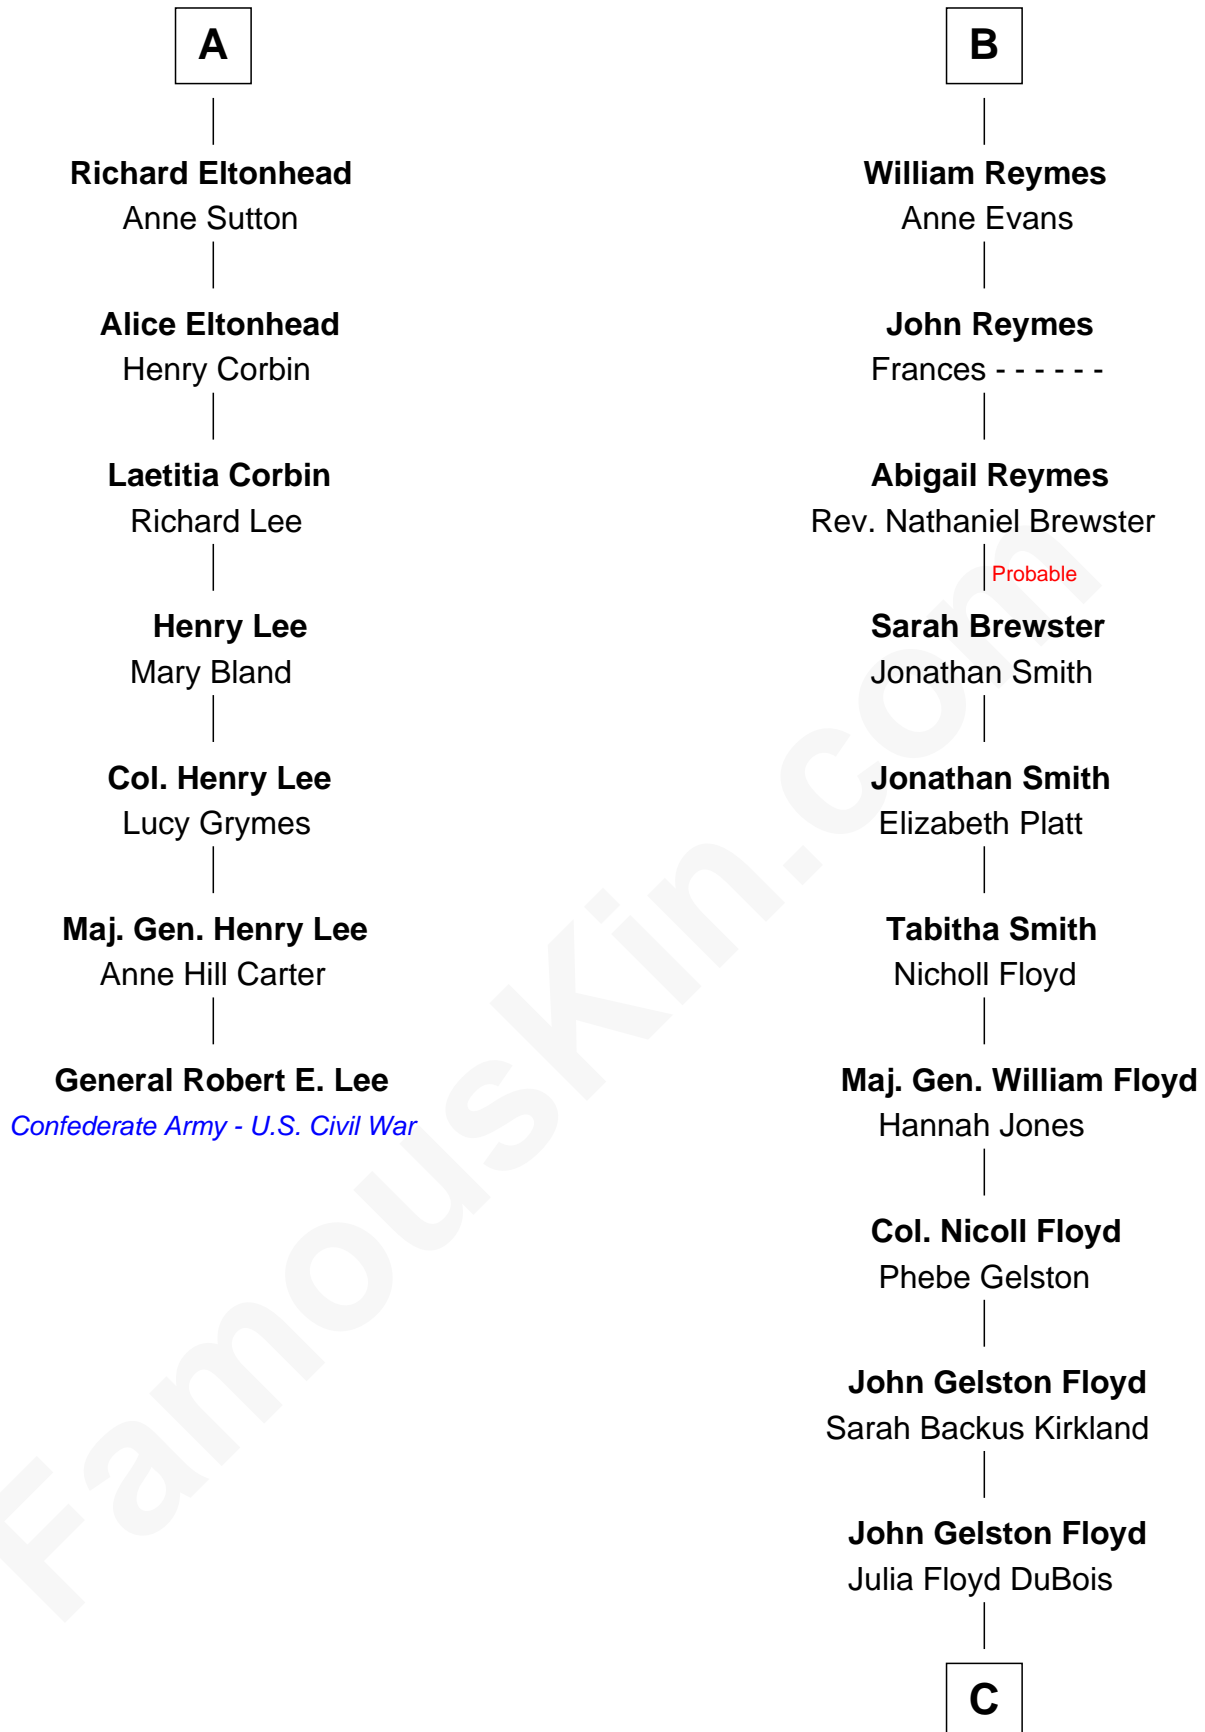

FamousKin.com Relationship Chart of

General Robert E. Lee

Confederate Army - U.S. Civil War

13th cousin 6 times removed of

Bill Weld

68th Governor of Massachusetts

Sir Richard Fitzalan

Elizabeth de Bohun

Sir William Beauchamp

Joan Beauchamp

James Butler

Sir Thomas Butler

Anne Hankeford

Margaret Butler

Sir William Boleyn

Sir Edward Boleyn

Anne Tempest

Elizabeth Boleyn

Thomas Payne

Mary Payne

William Reymes

B

C

Cornelia DuBois Floyd
John Treadwell Nichols

Mary Blake Nichols
David Weld

Bill Weld

68th Governor of Massachusetts

FamousKin.com