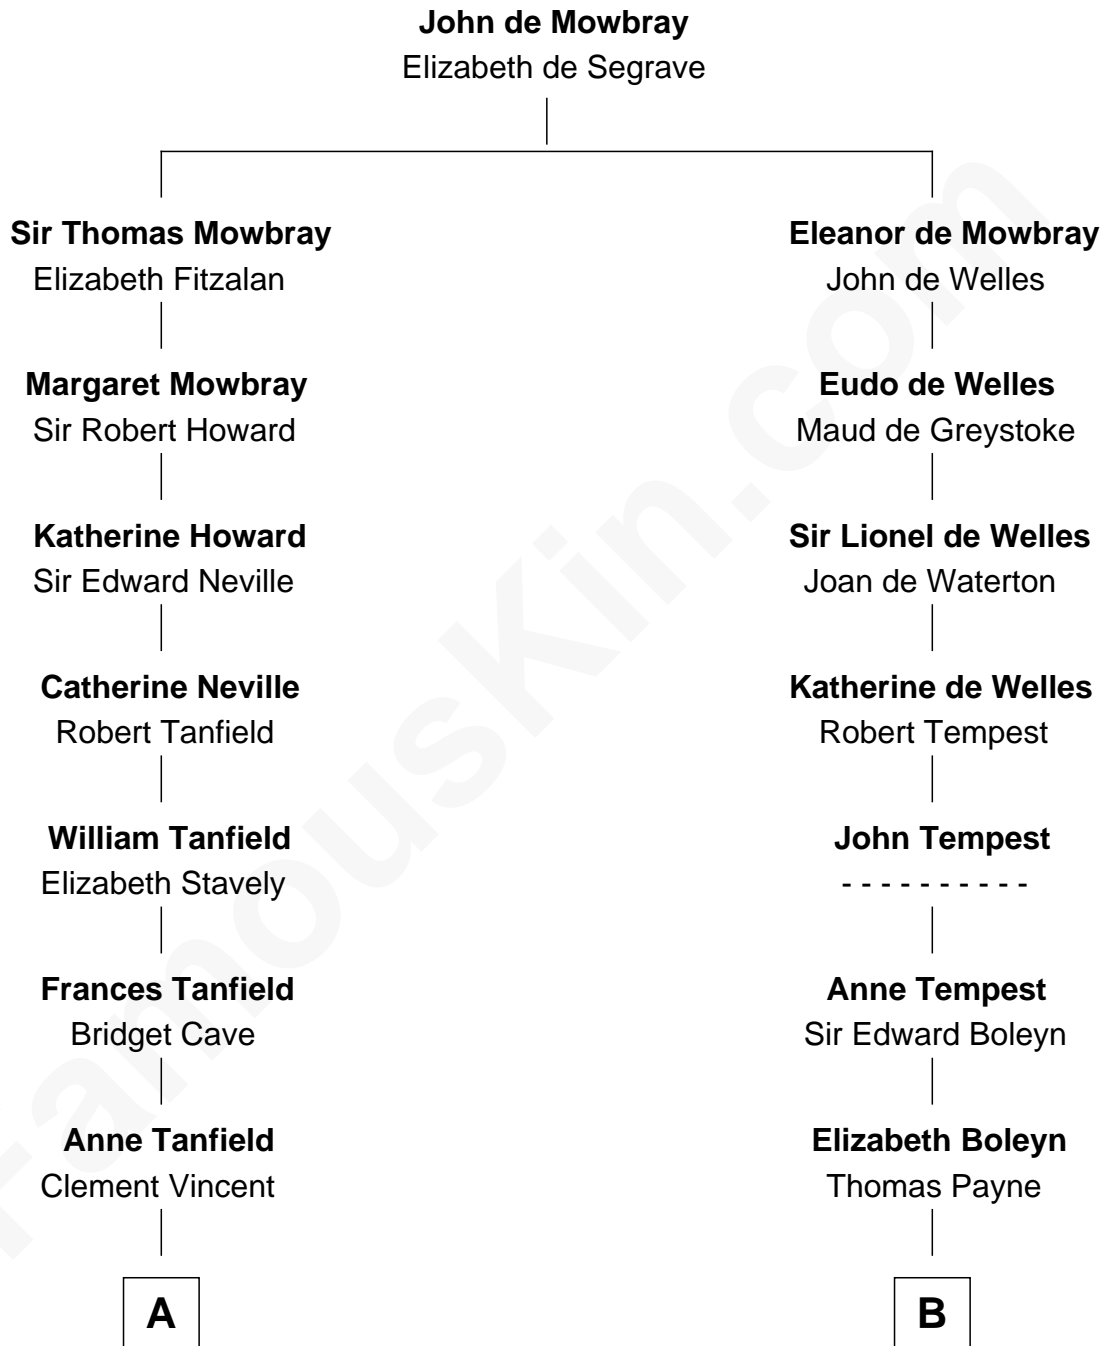

# FamousKin.com Relationship Chart of

**General Robert E. Lee**

*Confederate Army - U.S. Civil War*

**15th cousin 5 times removed of**

**Bill Weld**

*68th Governor of Massachusetts*

C

**John Gelston Floyd**

Julia Floyd DuBois

**Cornelia DuBois Floyd**

John Treadwell Nichols

**Mary Blake Nichols**

David Weld

**Bill Weld**

*68th Governor of Massachusetts*