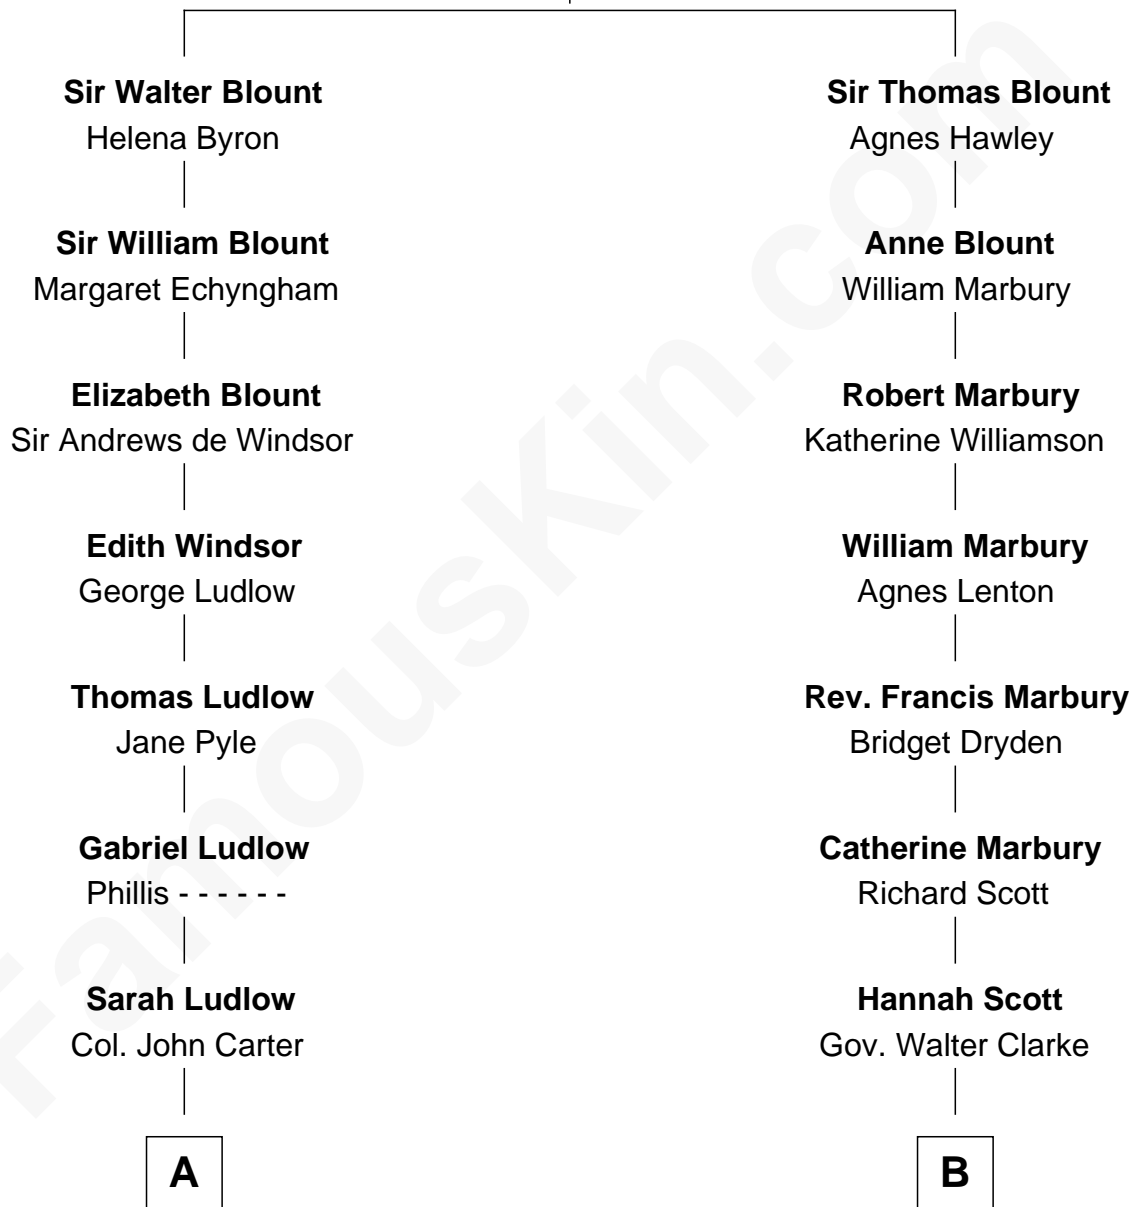

FamousKin.com Relationship Chart of

General Robert E. Lee

Confederate Army - U.S. Civil War

11th cousin 5 times removed of

Tuesday Weld

TV and Movie Actress

Sir Thomas Blount
Margaret de Gresley

A

Col. Robert Carter

Judith Armistead

John Carter

Elizabeth Hill

Charles Carter

Anne Butler Moore

Anne Hill Carter

Maj. Gen. Henry Lee