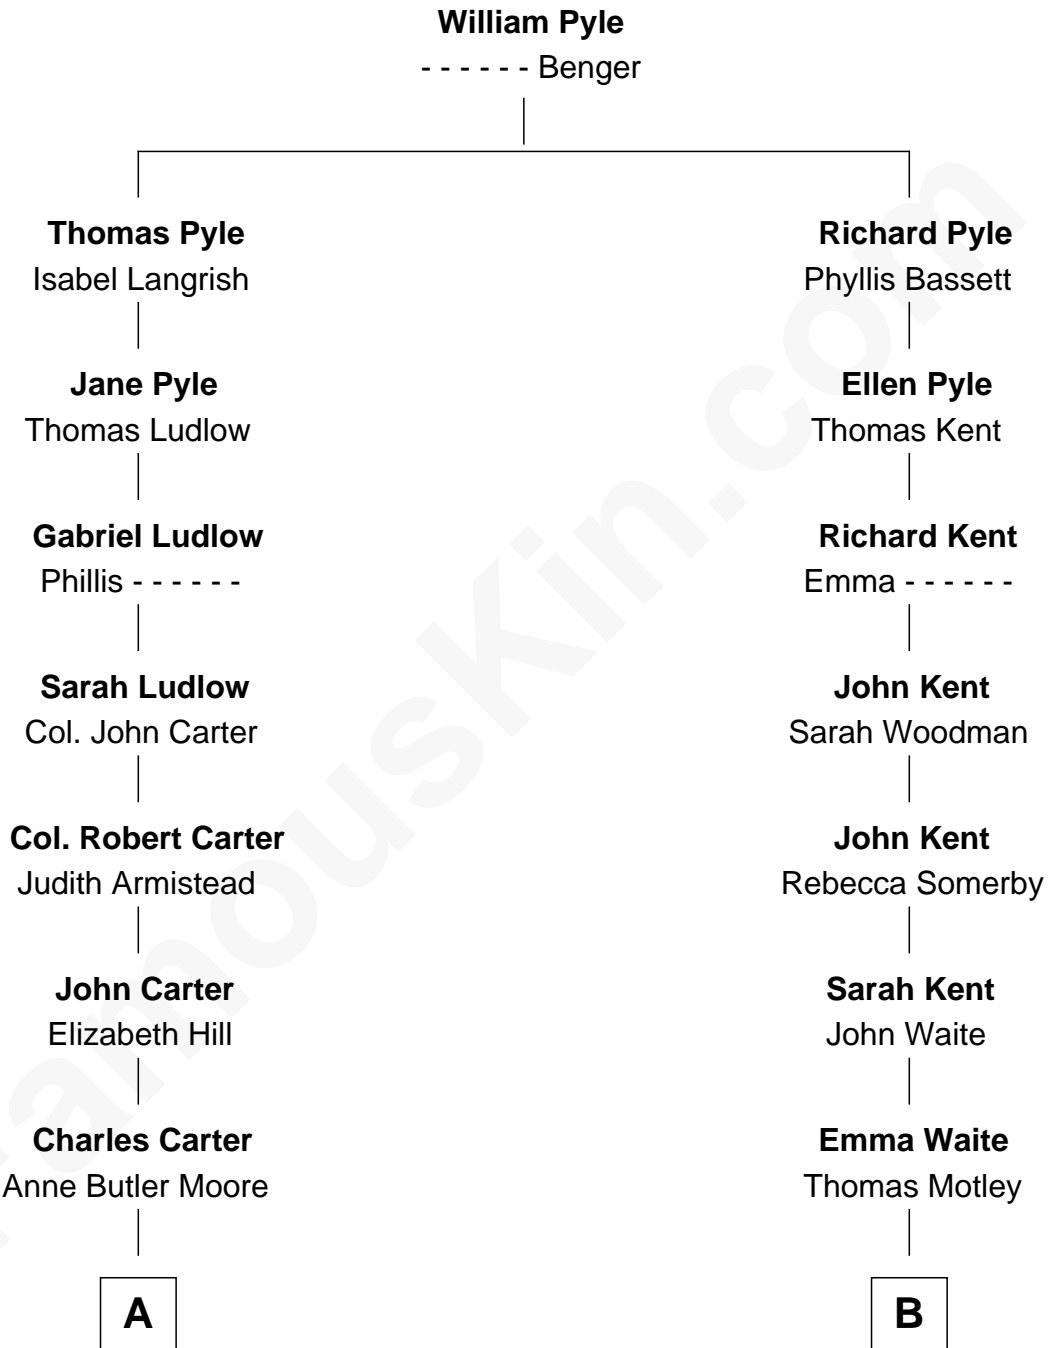

FamousKin.com Relationship Chart of

General Robert E. Lee

Confederate Army - U.S. Civil War

8th cousin 4 times removed of

Tuesday Weld

TV and Movie Actress

A

Anne Hill Carter
Maj. Gen. Henry Lee

General Robert E. Lee
Confederate Army - U.S. Civil War

B

Thomas Motley
Anna Lothrop

Anna Lothrop Motley
Alfred Rodman

Eloise Rodman
Stephen Minot Weld

Edward Motley Weld
Sarah Lothrop King

Lothrop Motley Weld
Yosene Balfour Ker

Tuesday Weld
TV and Movie Actress