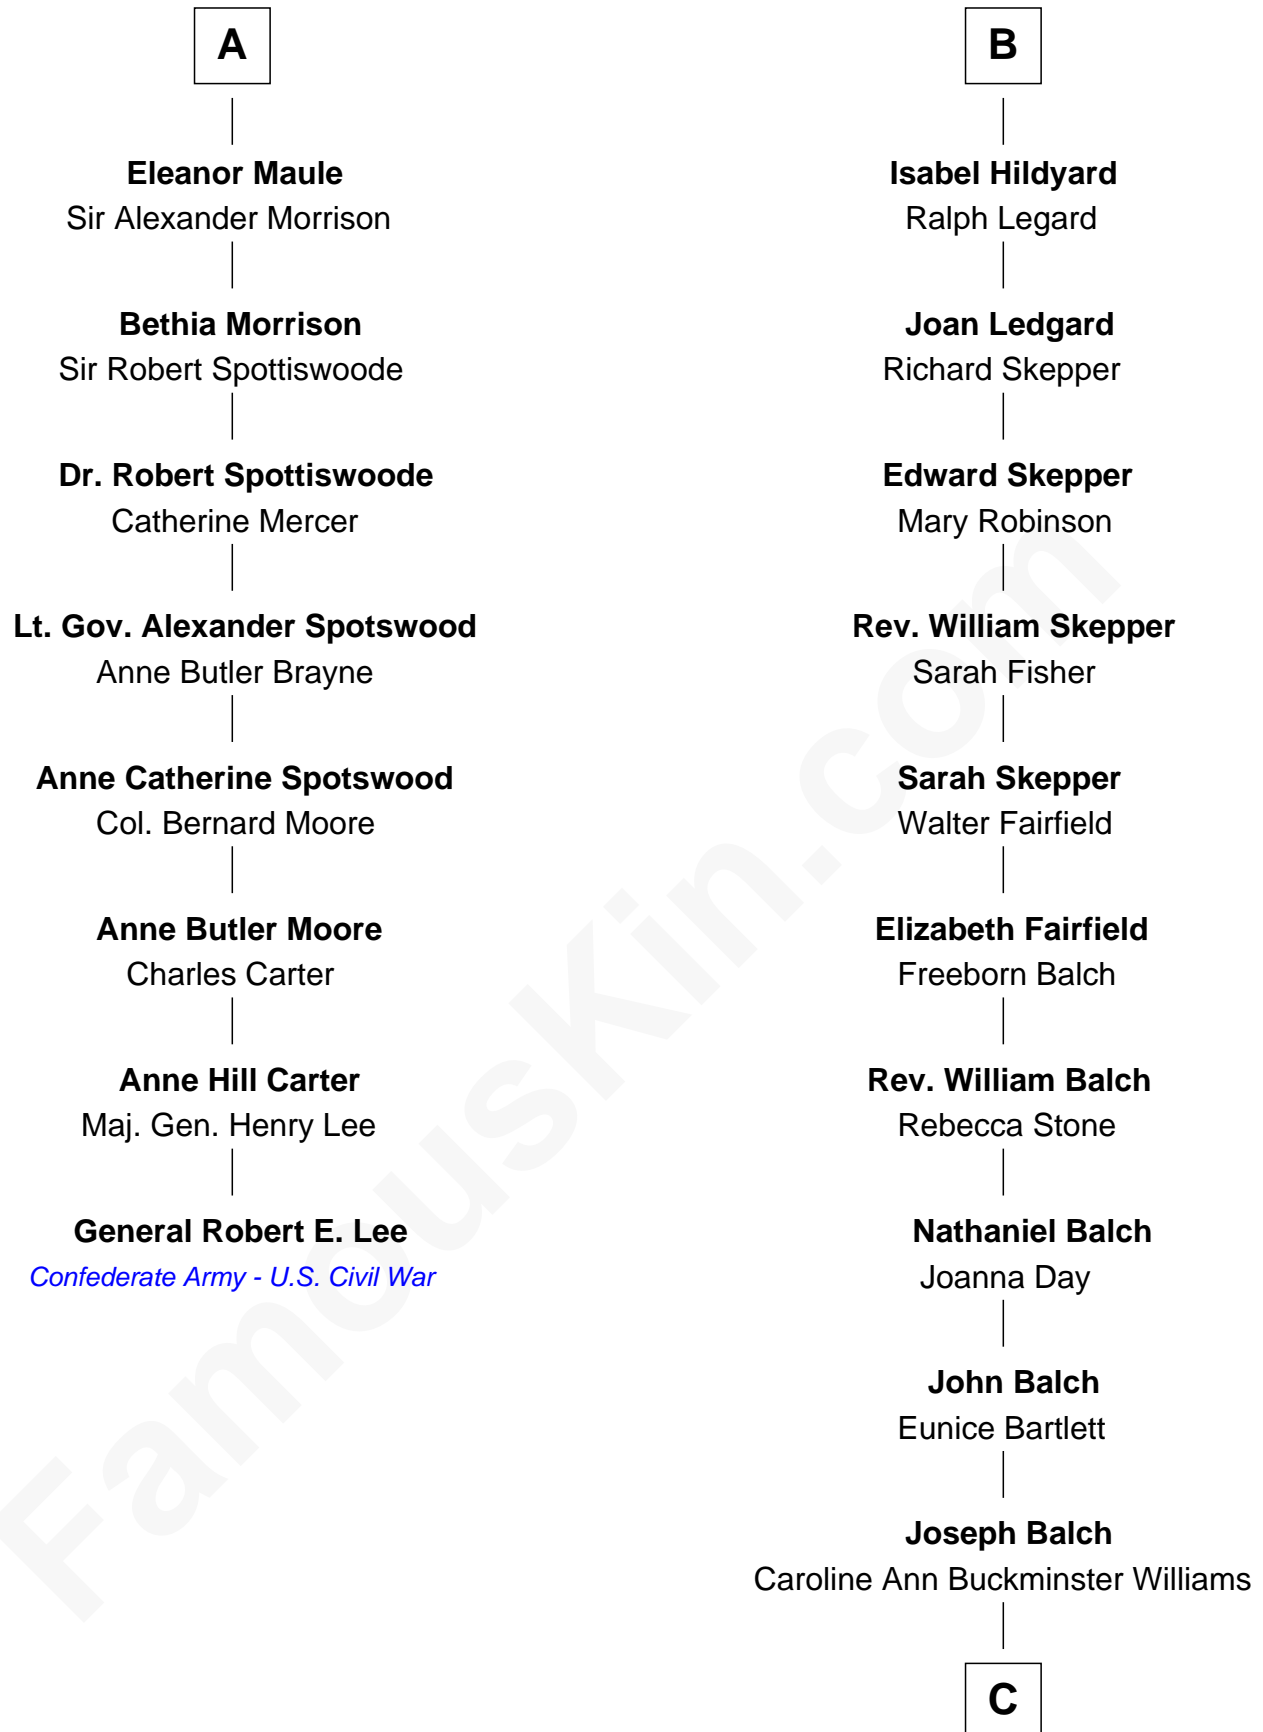

FamousKin.com Relationship Chart of

General Robert E. Lee

Confederate Army - U.S. Civil War

14th cousin 7 times removed of

Tuesday Weld

TV and Movie Actress

Edward III, King of England

Philippa of Hainault

C

—
Sarah Bartlett Balch

Stephen Minot Weld

—
Stephen Minot Weld

Eloise Rodman

—
Edward Motley Weld

Sarah Lothrop King

—
Lothrop Motley Weld

Yosene Balfour Ker

—
Tuesday Weld

TV and Movie Actress

FamousKin.com