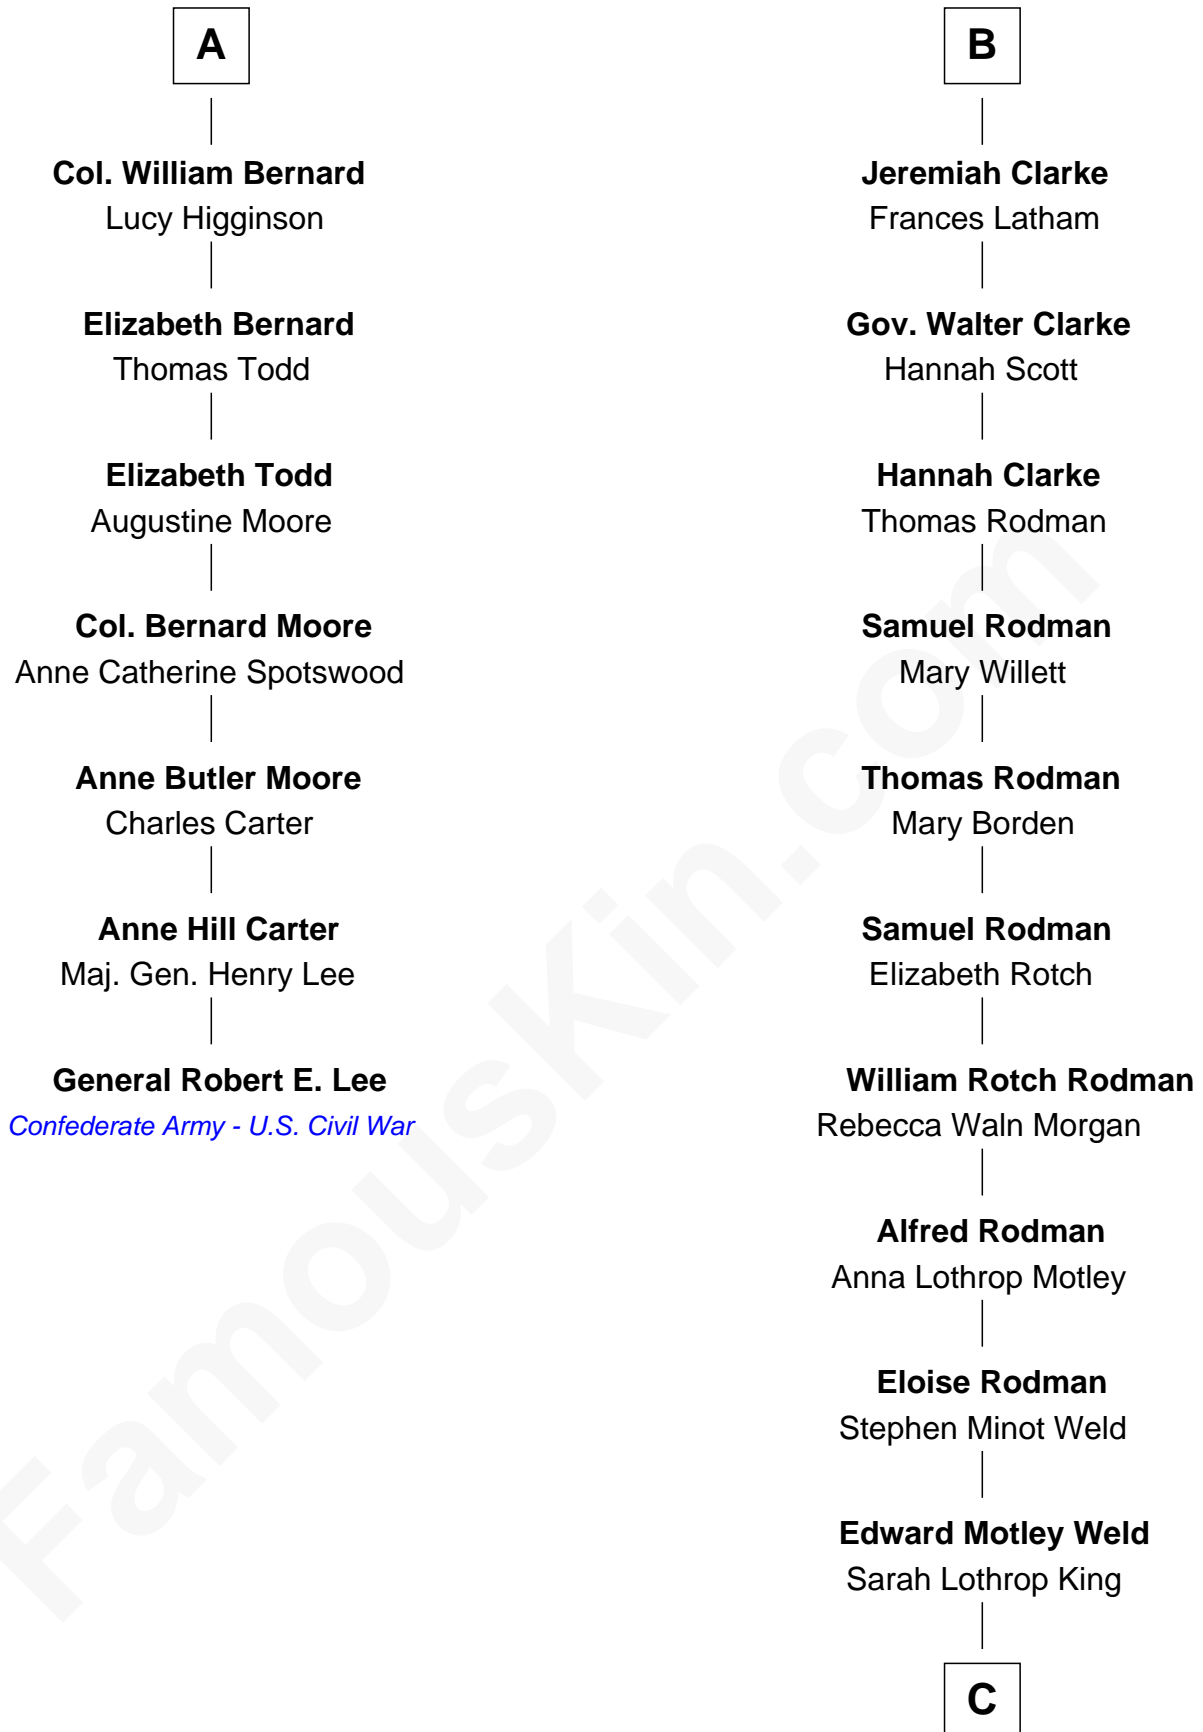

FamousKin.com Relationship Chart of

General Robert E. Lee

Confederate Army - U.S. Civil War

13th cousin 5 times removed of

Tuesday Weld

TV and Movie Actress

Stephen le Scrope

Margery de Welles

John le Scrope
Elizabeth Chaworth

Elizabeth le Scrope
Sir Henry le Scrope

Margaret Scrope
John Bernard

John Bernard
Margaret Daundelyn

John Bernard
Cecily Muscote

Francis Bernard
Alice Hazlewood

Sir Francis Bernard
Mary Woolhouse

A

Maude le Scrope
Sir Baldwin Freville

Elizabeth Freville
Sir Thomas Ferrers

Sir Henry Ferrers
Margaret Heckstall

Elizabeth Ferrers
James Clerke

George Clerke
Elizabeth Wilsford

James Clerke
Mary Saxby

William Clerke
Mary Weston

B

C

Lothrop Motley Weld

Yosene Balfour Ker

Tuesday Weld

TV and Movie Actress

FamousKin.com