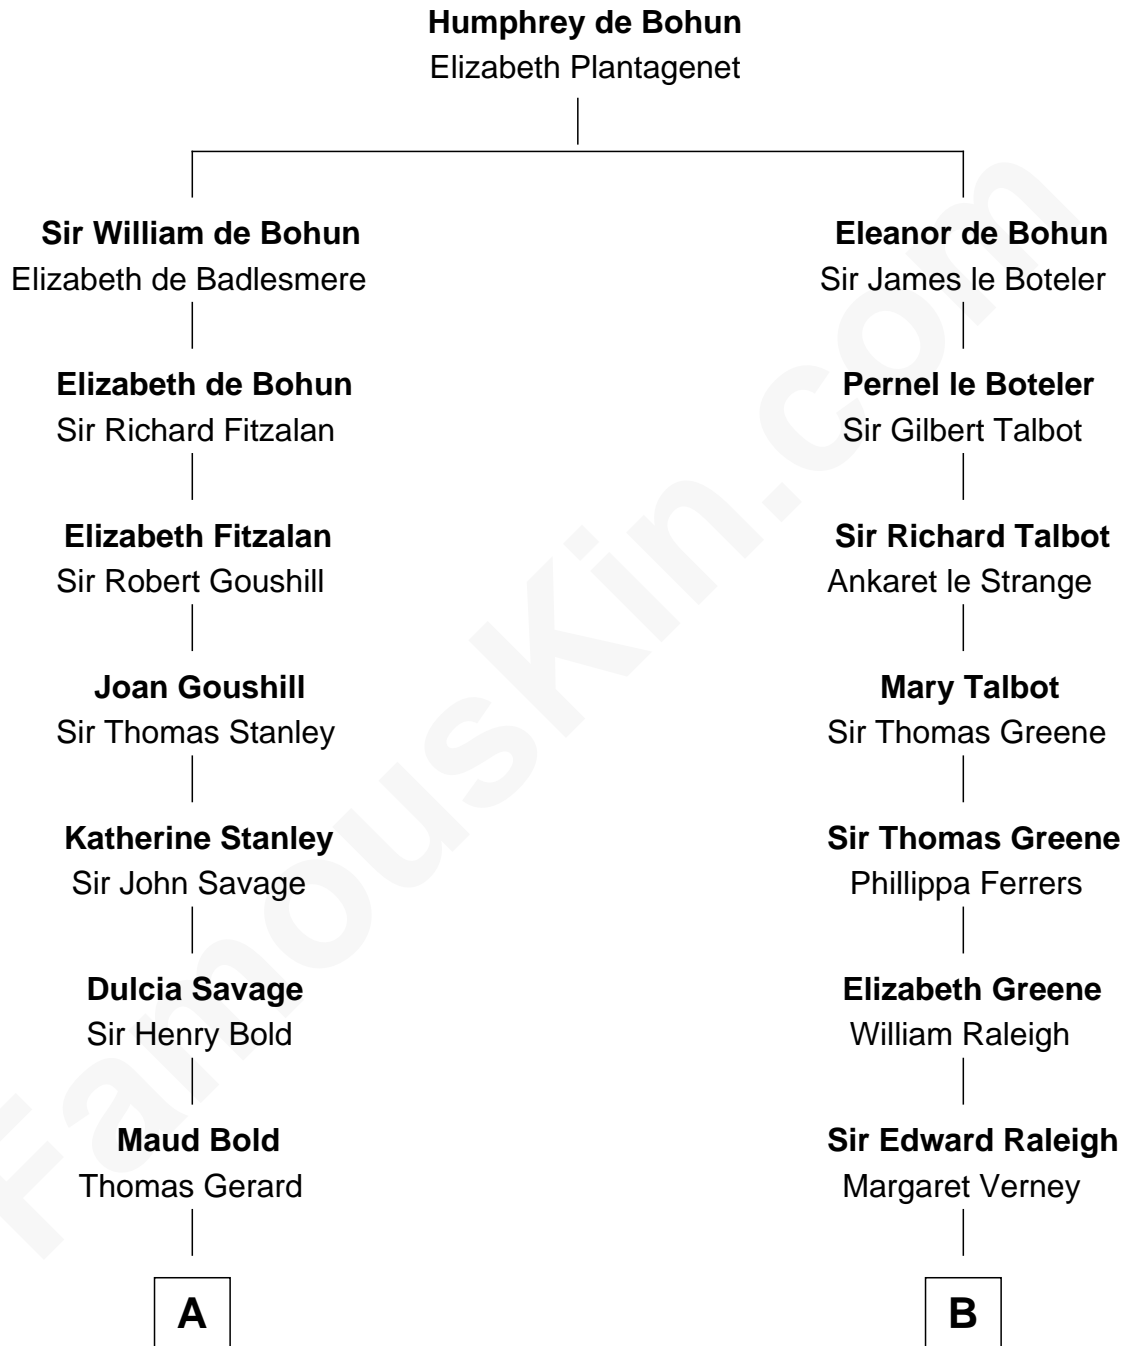

FamousKin.com Relationship Chart of

General Robert E. Lee

Confederate Army - U.S. Civil War

15th cousin 3 times removed of

Melvil Dewey

Inventor of the Dewey Decimal System

C

—
Joel Dewey

Eliza Green

—
Melvil Dewey

Dewey Decimal System

FamousKin.com