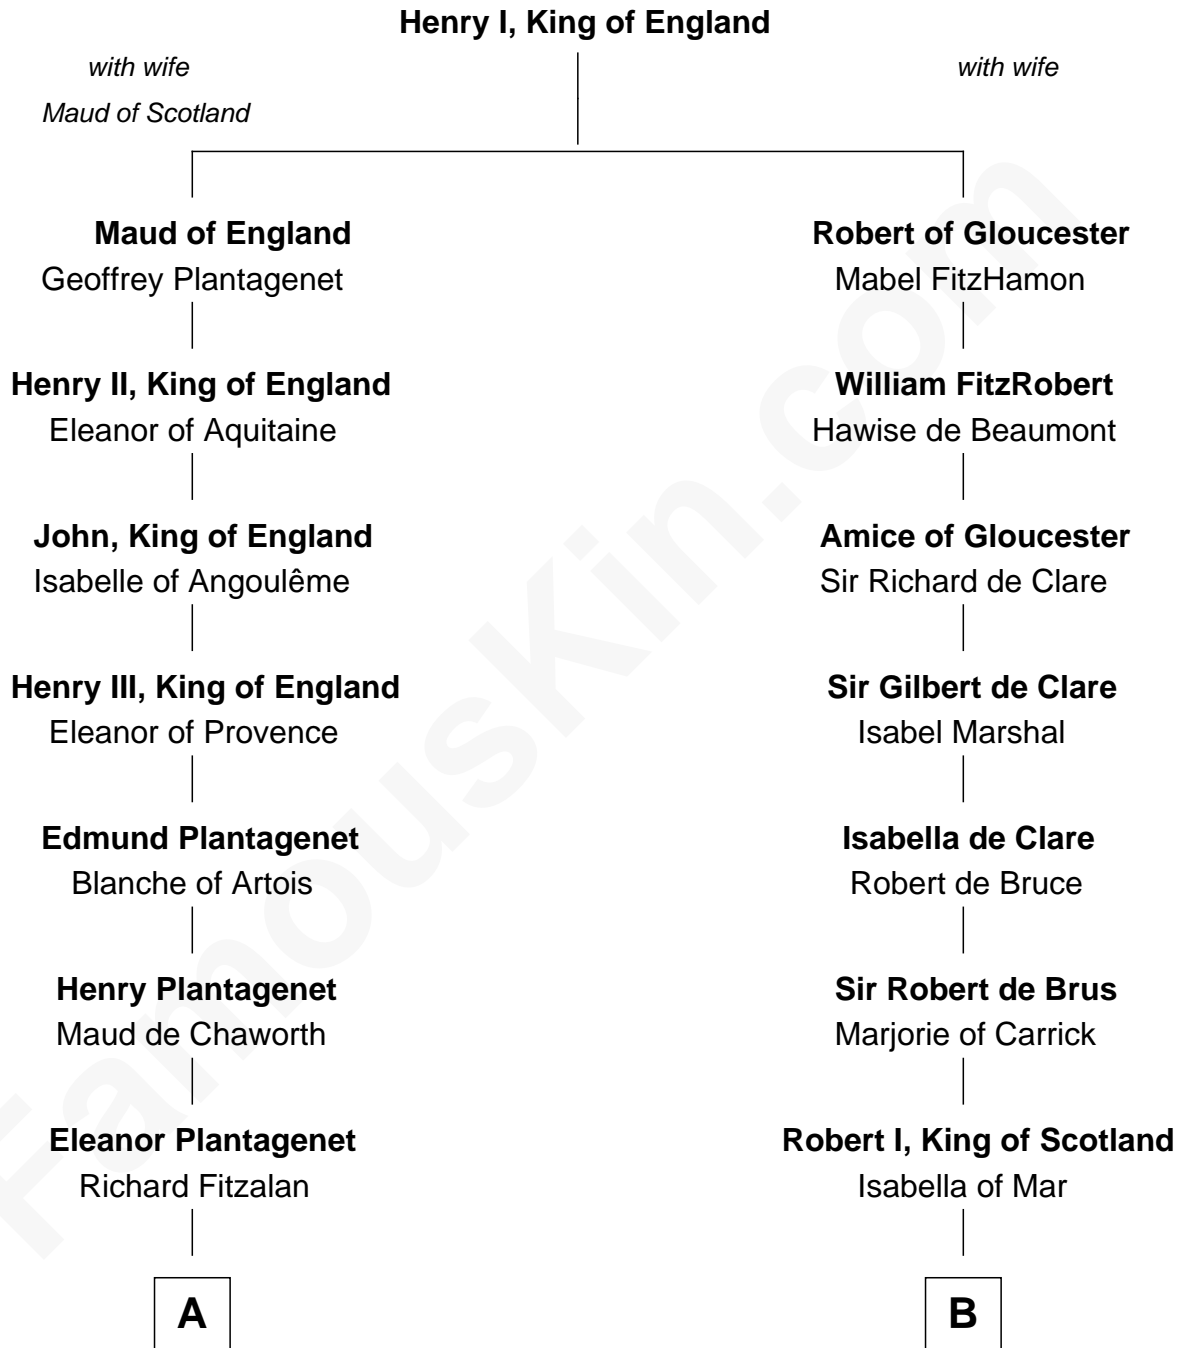

FamousKin.com Relationship Chart of

General Robert E. Lee

Confederate Army - U.S. Civil War

20th cousin 1 time removed of

Philip Livingston

Signer of the Declaration of Independence

C

Laetitia Corbin

Richard Lee

Henry Lee

Mary Bland

Col. Henry Lee

Lucy Grymes

Maj. Gen. Henry Lee

Anne Hill Carter

General Robert E. Lee