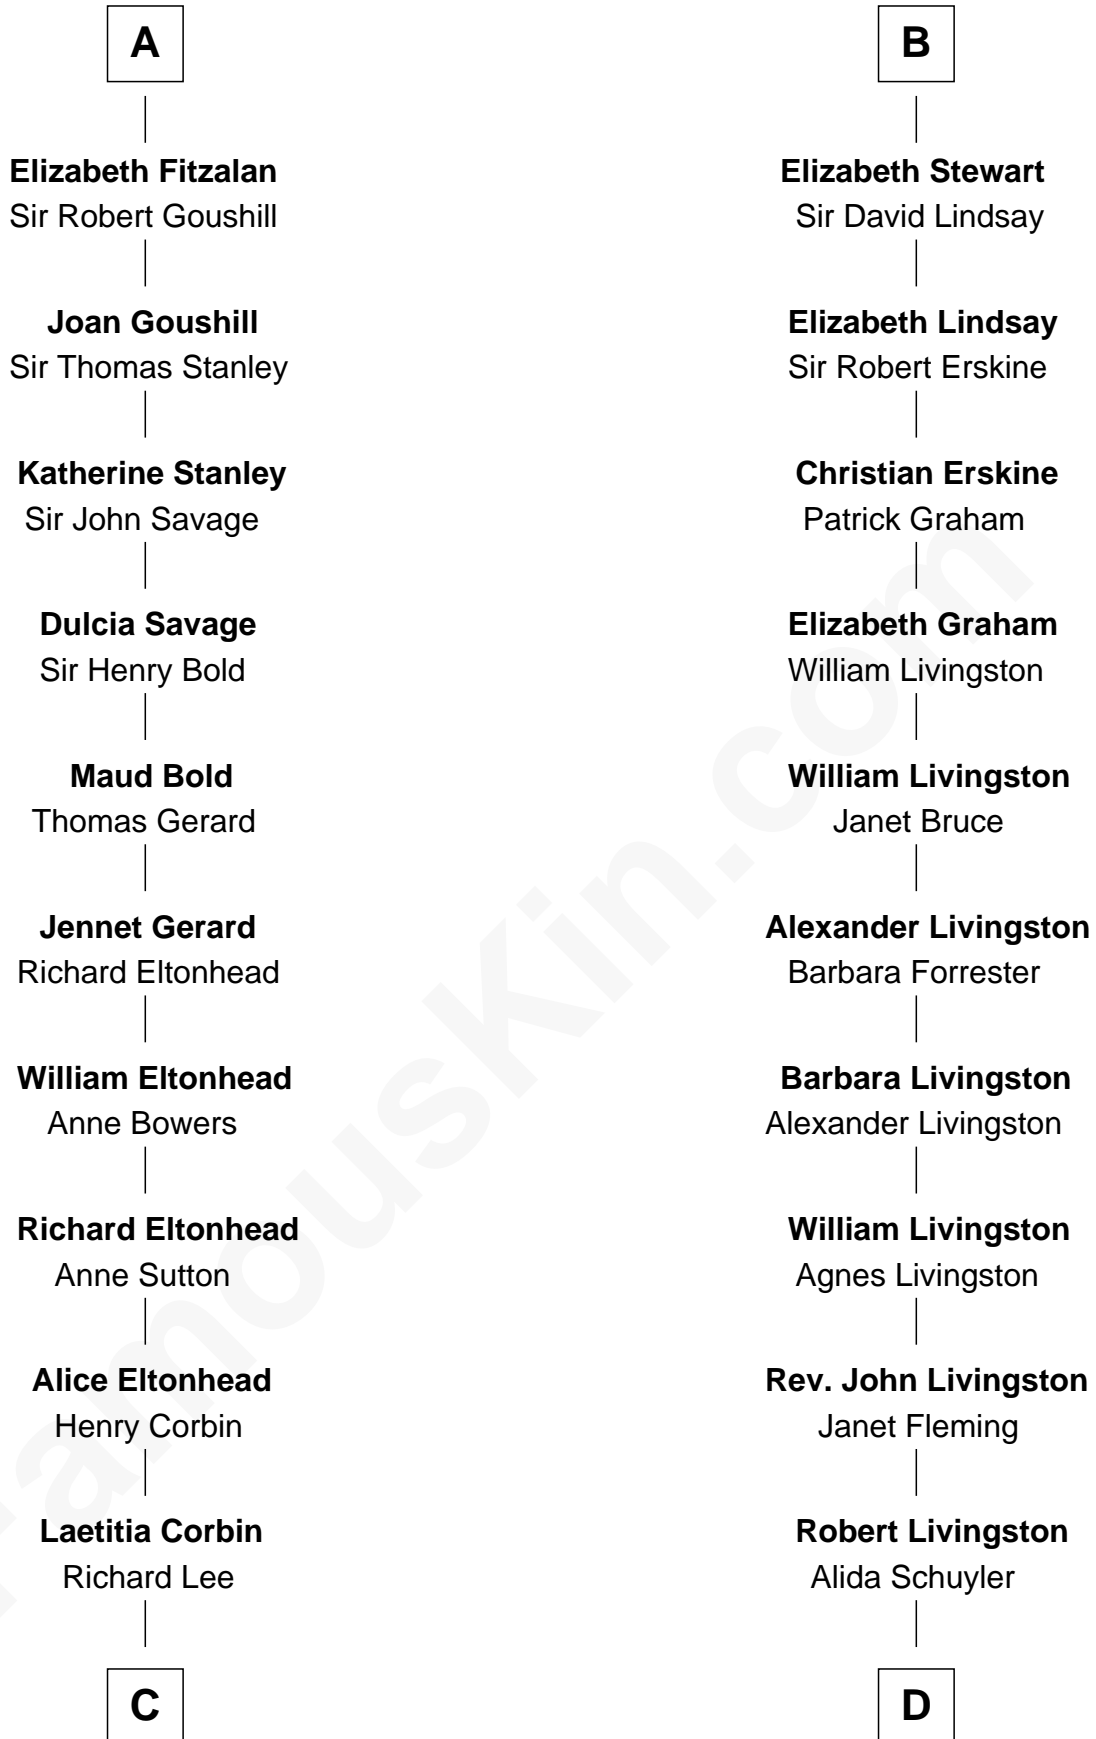

FamousKin.com Relationship Chart of

General Robert E. Lee

Confederate Army - U.S. Civil War

18th cousin 2 times removed of

Philip Livingston

Signer of the Declaration of Independence

C

Henry Lee
Mary Bland

Col. Henry Lee
Lucy Grymes

Maj. Gen. Henry Lee
Anne Hill Carter

General Robert E. Lee
Confederate Army - U.S. Civil War

D

Philip Livingston
Catrina Van Brugh

Philip Livingston
Signer of Declaration of Independence