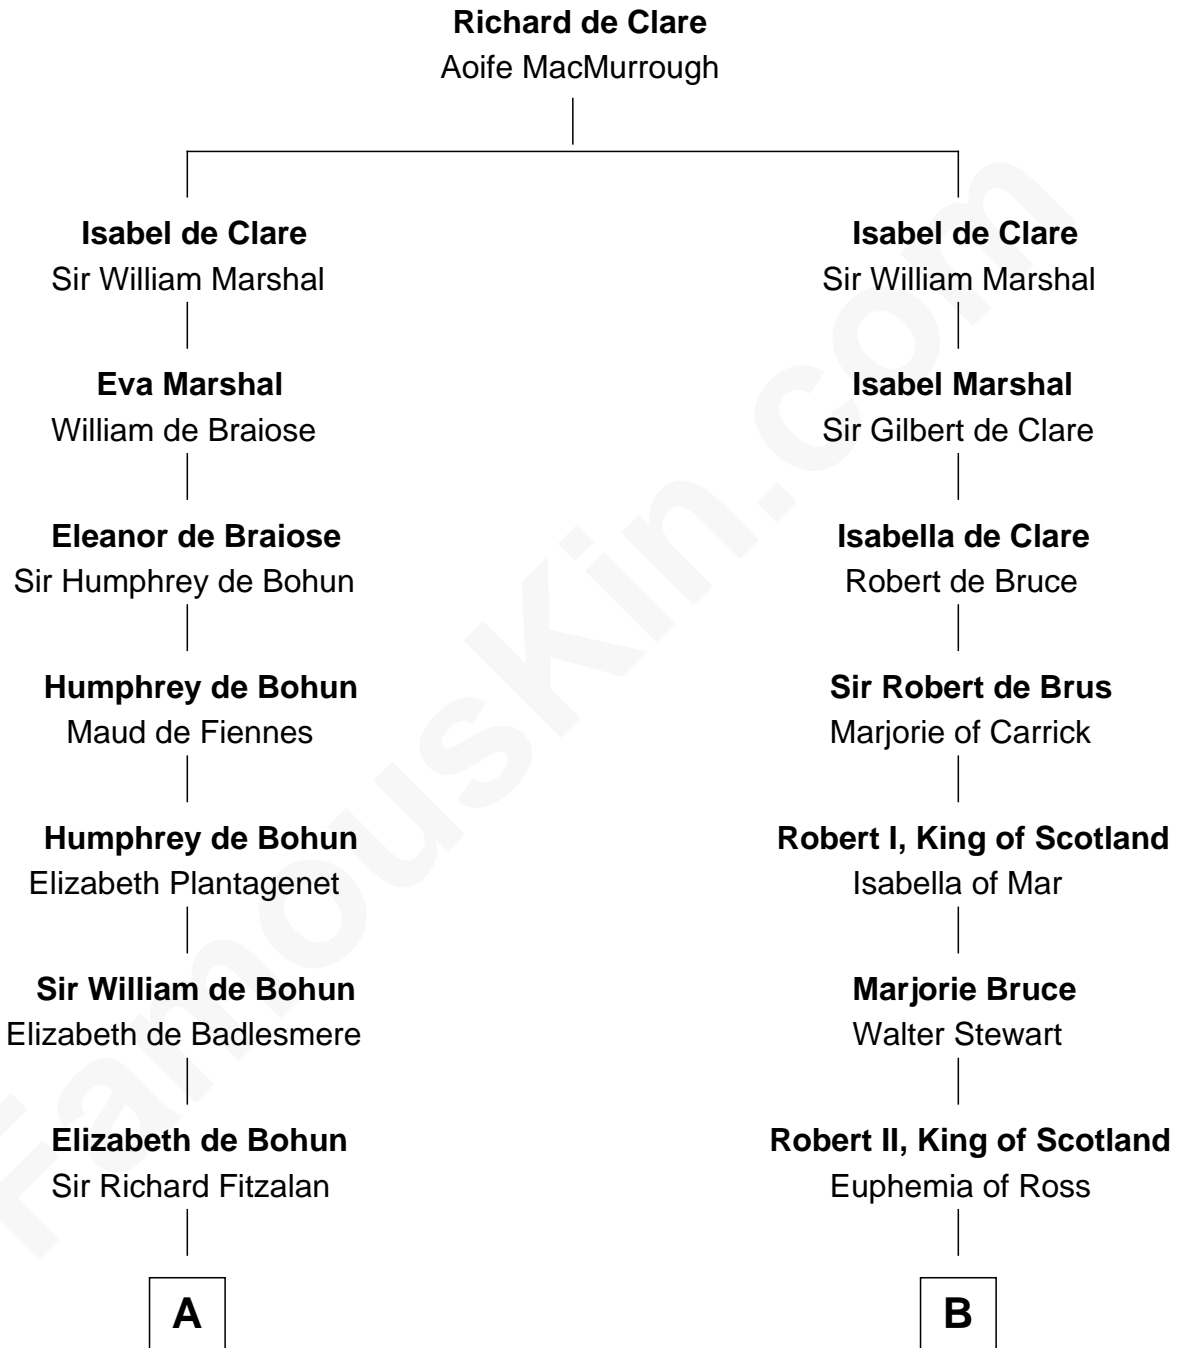

FamousKin.com Relationship Chart of

General Robert E. Lee

Confederate Army - U.S. Civil War

18th cousin 2 times removed of

Philip Livingston

Signer of the Declaration of Independence

C

Henry Lee
Mary Bland

Col. Henry Lee
Lucy Grymes

Maj. Gen. Henry Lee
Anne Hill Carter

General Robert E. Lee
Confederate Army - U.S. Civil War

D

Philip Livingston
Catrina Van Brugh

Philip Livingston
Signer of Declaration of Independence